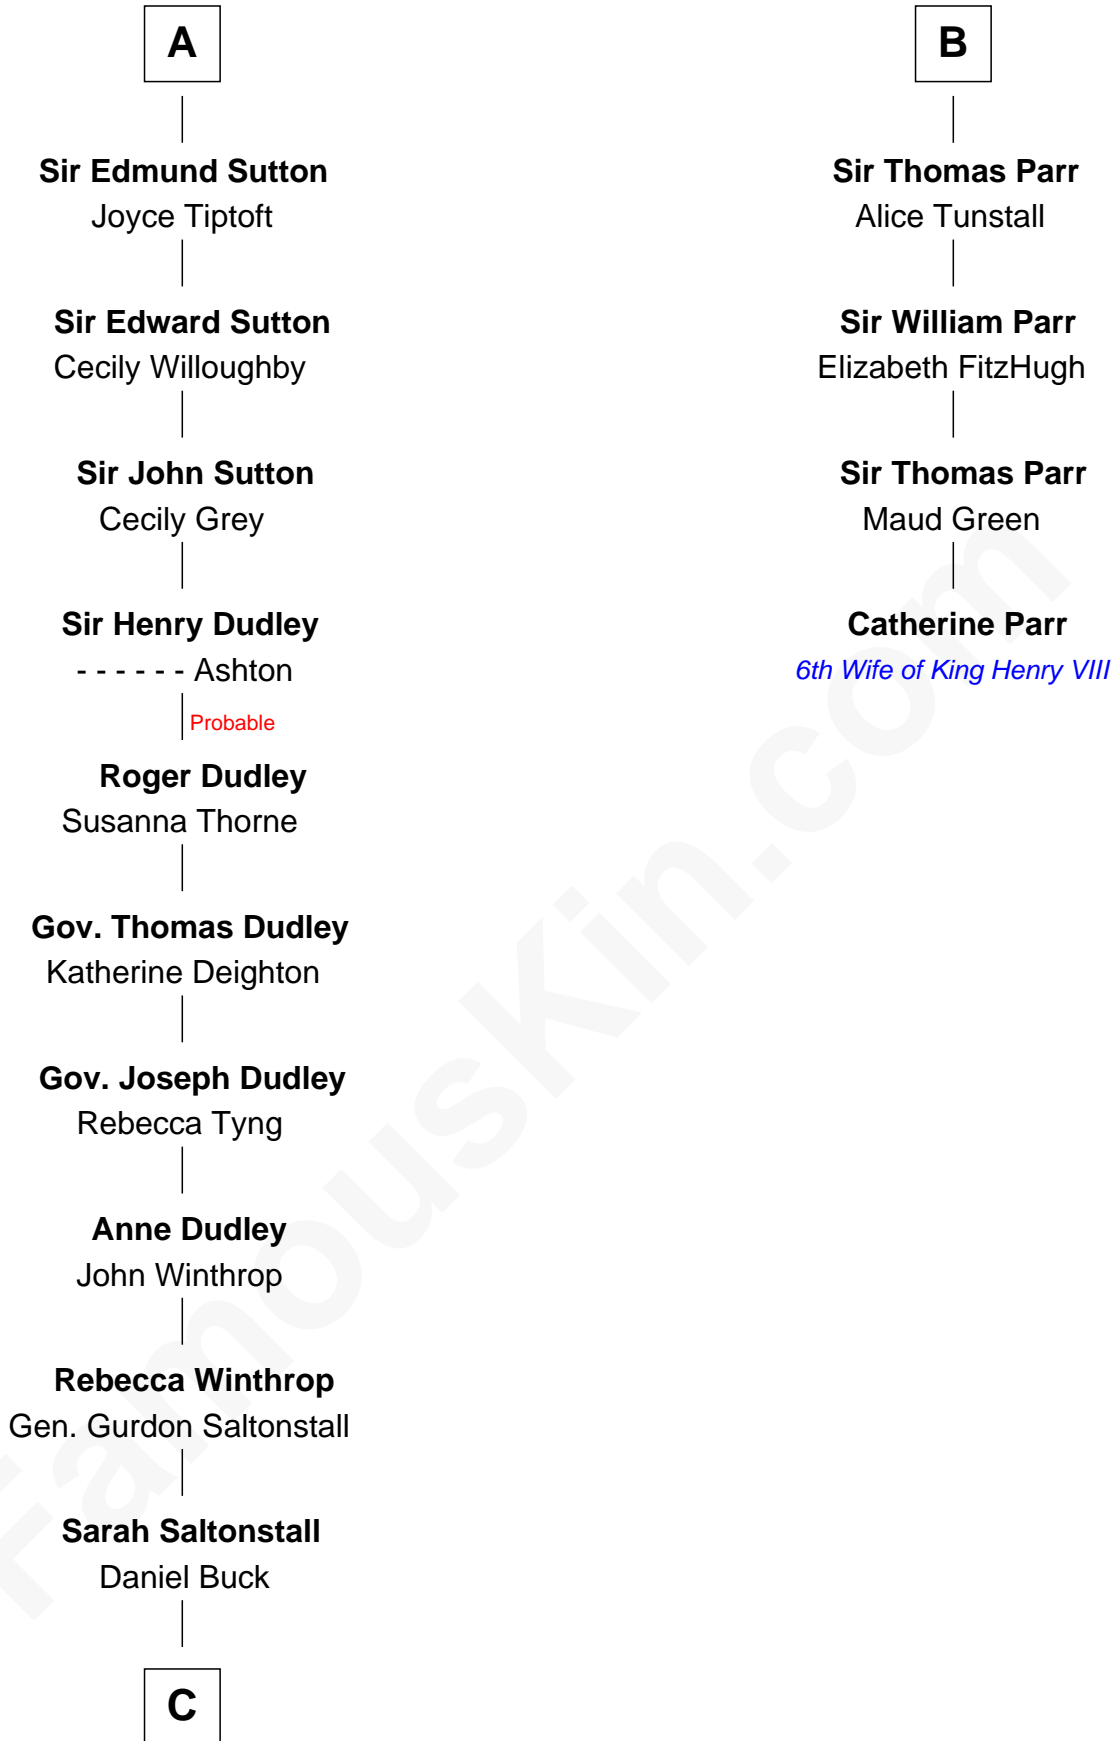

FamousKin.com

Relationship Chart of

Louis Auchincloss

Author

10th cousin 11 times removed of

Catherine Parr

6th Wife of King Henry VIII

Sir William Marshal

Isabel de Clare

C

—
Gurdon Buck
Susannah Mainwaring

—
Elizabeth Buck
John Auchincloss

—
John Winthrop Auchincloss
Joanna Hone Russell

—
Joseph Howland Auchincloss
Priscilla Dixon Stanton

—
Louis Auchincloss
Author