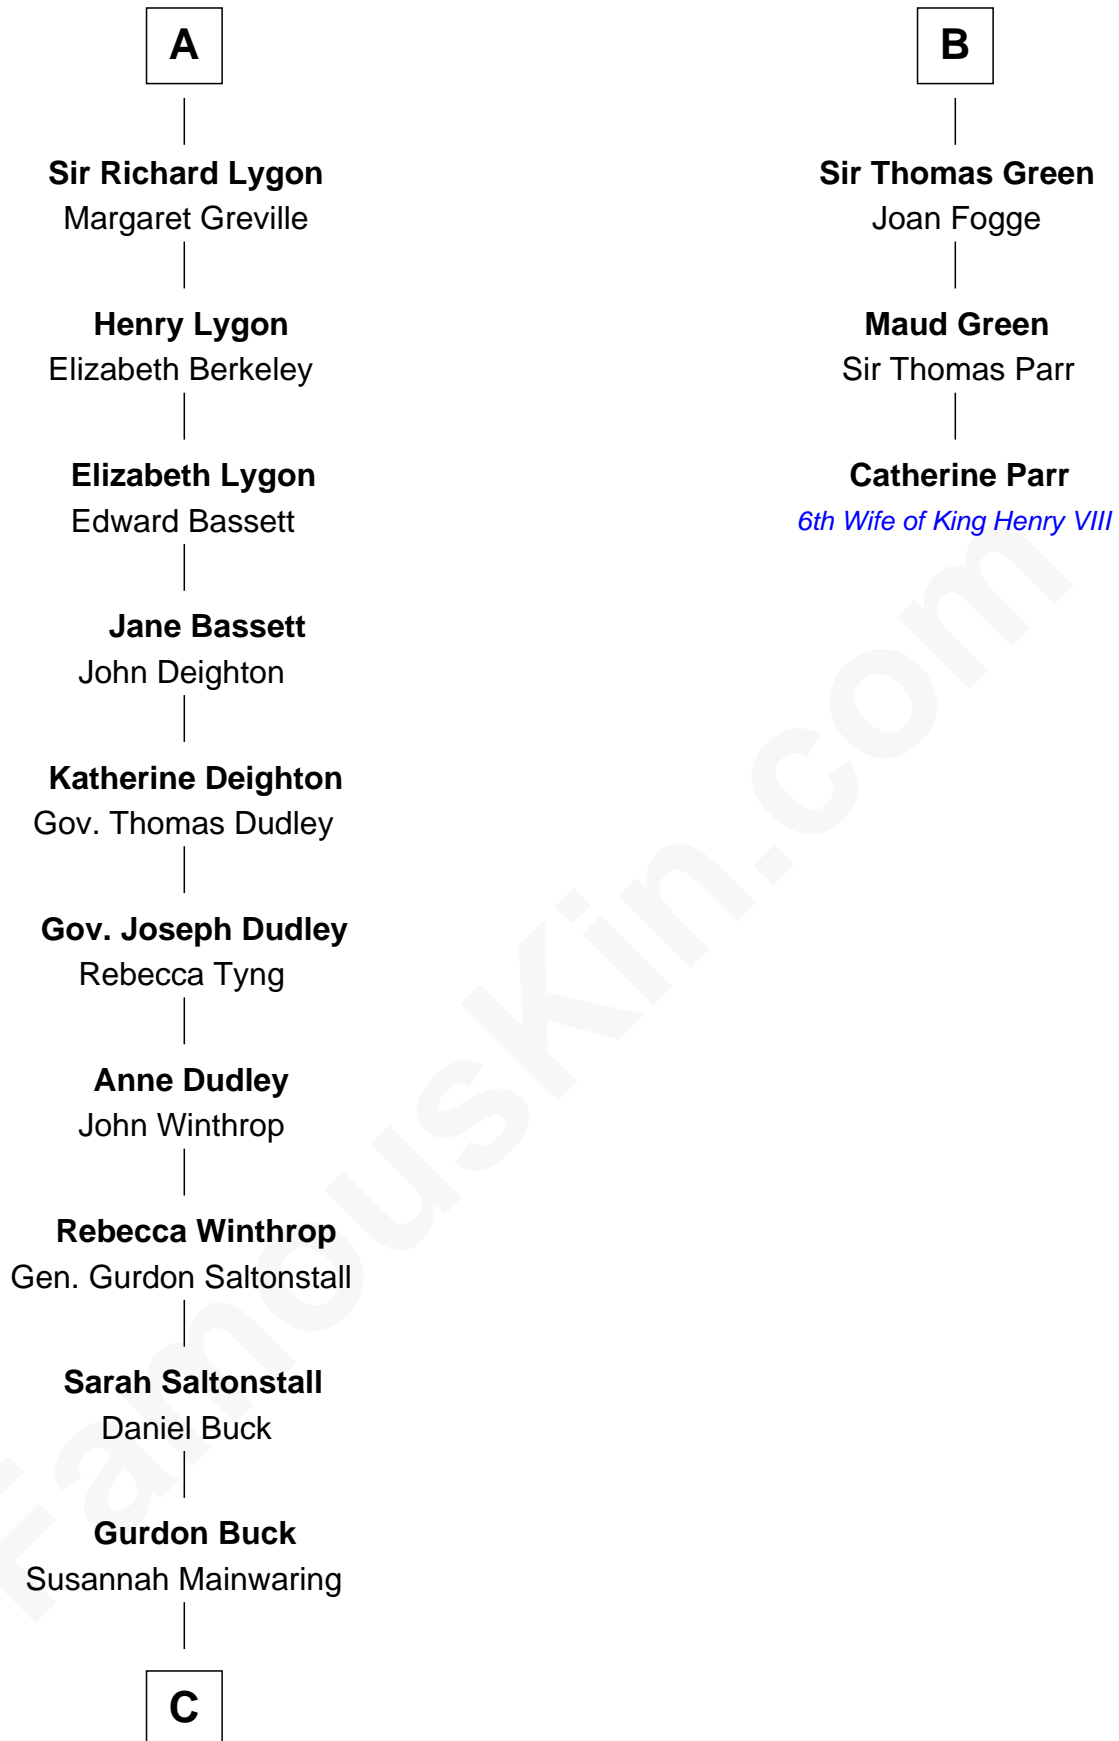

FamousKin.com

Relationship Chart of

Louis Auchincloss

Author

9th cousin 11 times removed of

Catherine Parr

6th Wife of King Henry VIII

C

—
Elizabeth Buck
John Auchincloss

—
John Winthrop Auchincloss
Joanna Hone Russell

—
Joseph Howland Auchincloss
Priscilla Dixon Stanton

—
Louis Auchincloss
Author

FamousKin.com