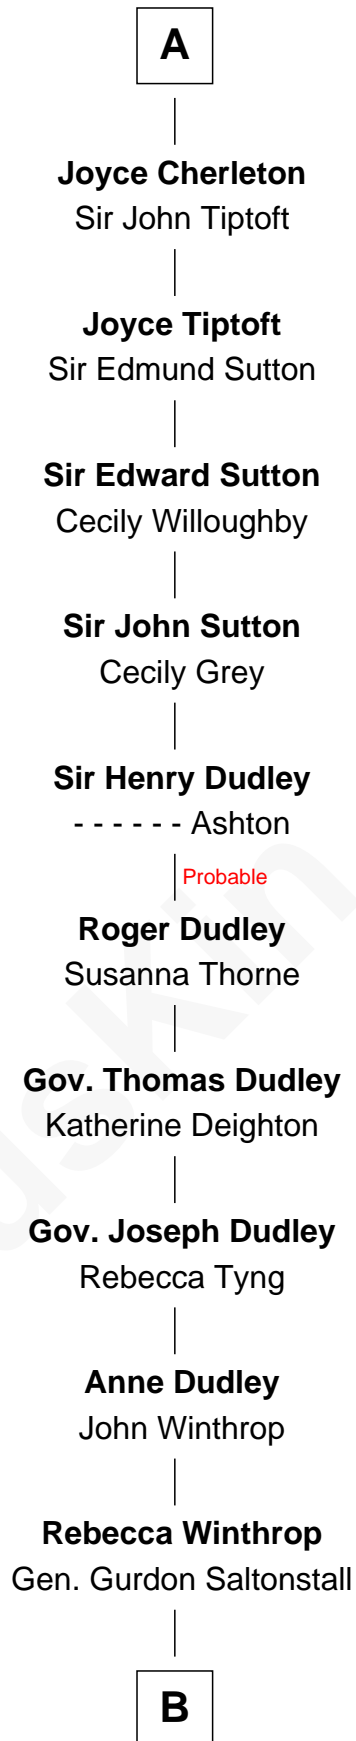

FamousKin.com Relationship Chart of

Louis Auchincloss

Author

21st Great-grandson of

Hugh le Bigod

Magna Carta Surety

Hugh le Bigod

Maud Marshal

Isabel le Bigod

Sir John FitzGeoffrey

Maud FitzJohn

William de Beauchamp

Isabella de Beauchamp

Sir Patrick de Chaworth

Maud de Chaworth

Henry Plantagenet

Eleanor Plantagenet

Richard Fitzalan

Alice Fitzalan

Sir Thomas de Holand

Eleanor Holand

Edward Cherleton

A

B

—
Sarah Saltonstall

Daniel Buck

—
Gurdon Buck

Susannah Mainwaring

—
Elizabeth Buck

John Auchincloss

—
John Winthrop Auchincloss

Joanna Hone Russell