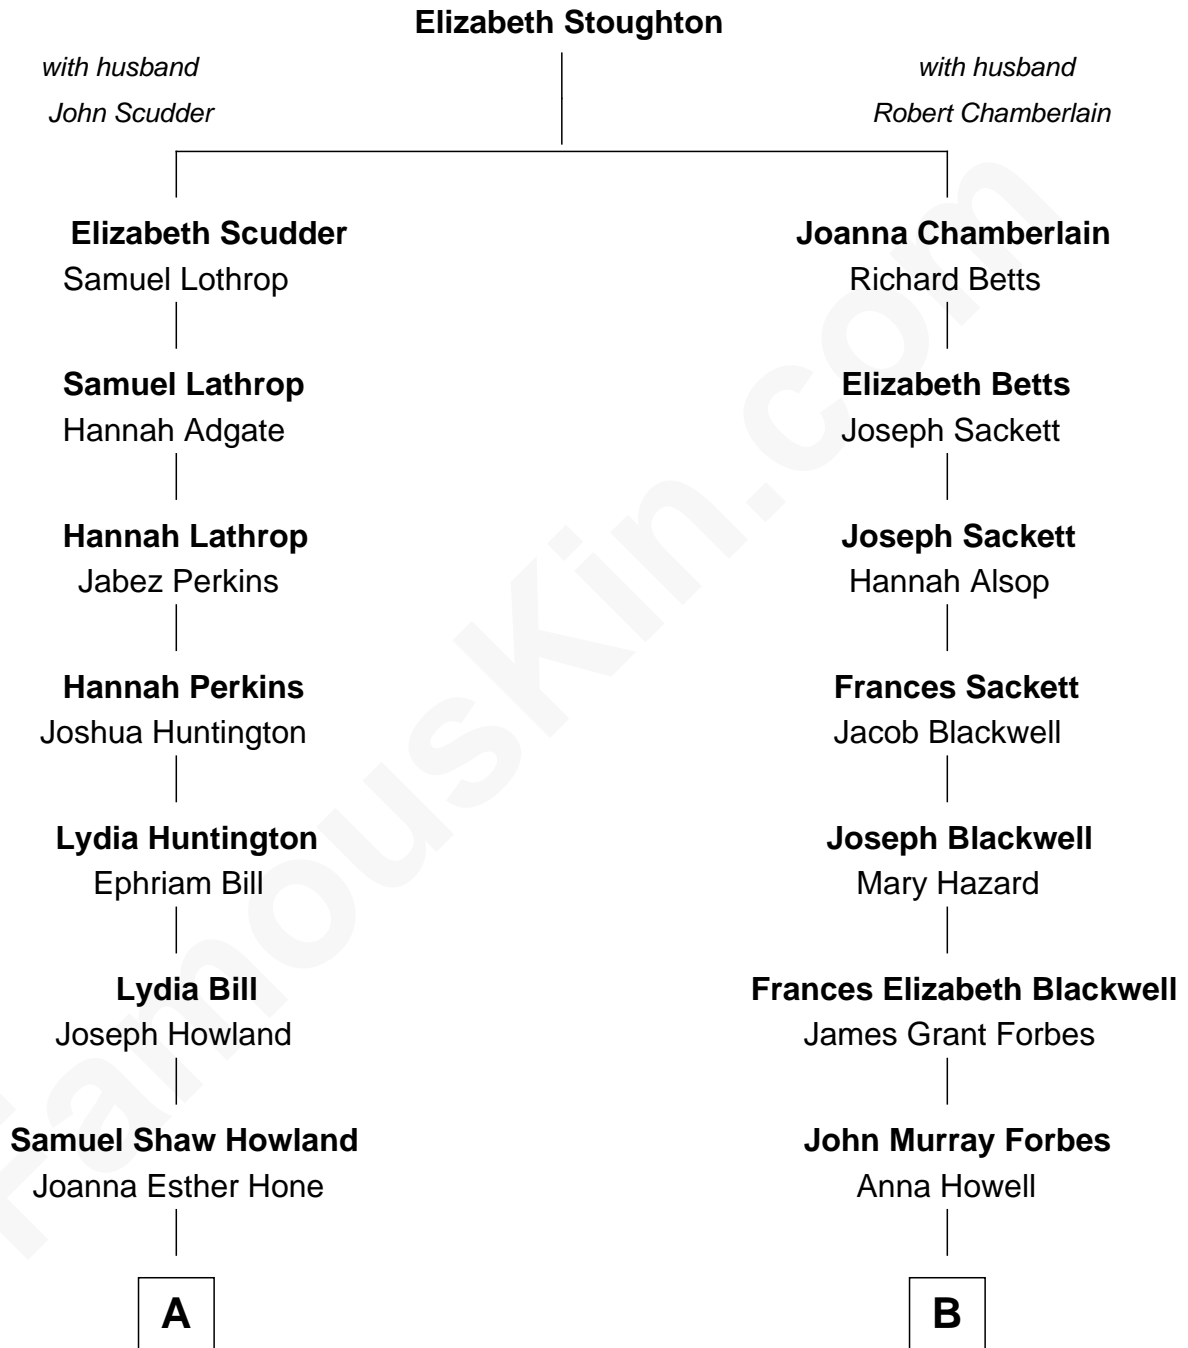

# FamousKin.com Relationship Chart of

**Louis Auchincloss**

*Author*

10th cousin of

**John Kerry**

*68th U.S. Secretary of State*

**A**

**Caroline Howland**  
Charles Handy Russell

**Joanna Hone Russell**  
John Winthrop Auchincloss

**Joseph Howland Auchincloss**  
Priscilla Dixon Stanton

**Louis Auchincloss**  
*Author*

**B**

**Francis Blackwell Forbes**  
Isabel Clarke

**James Grant Forbes**  
Margaret Tyndal Winthrop