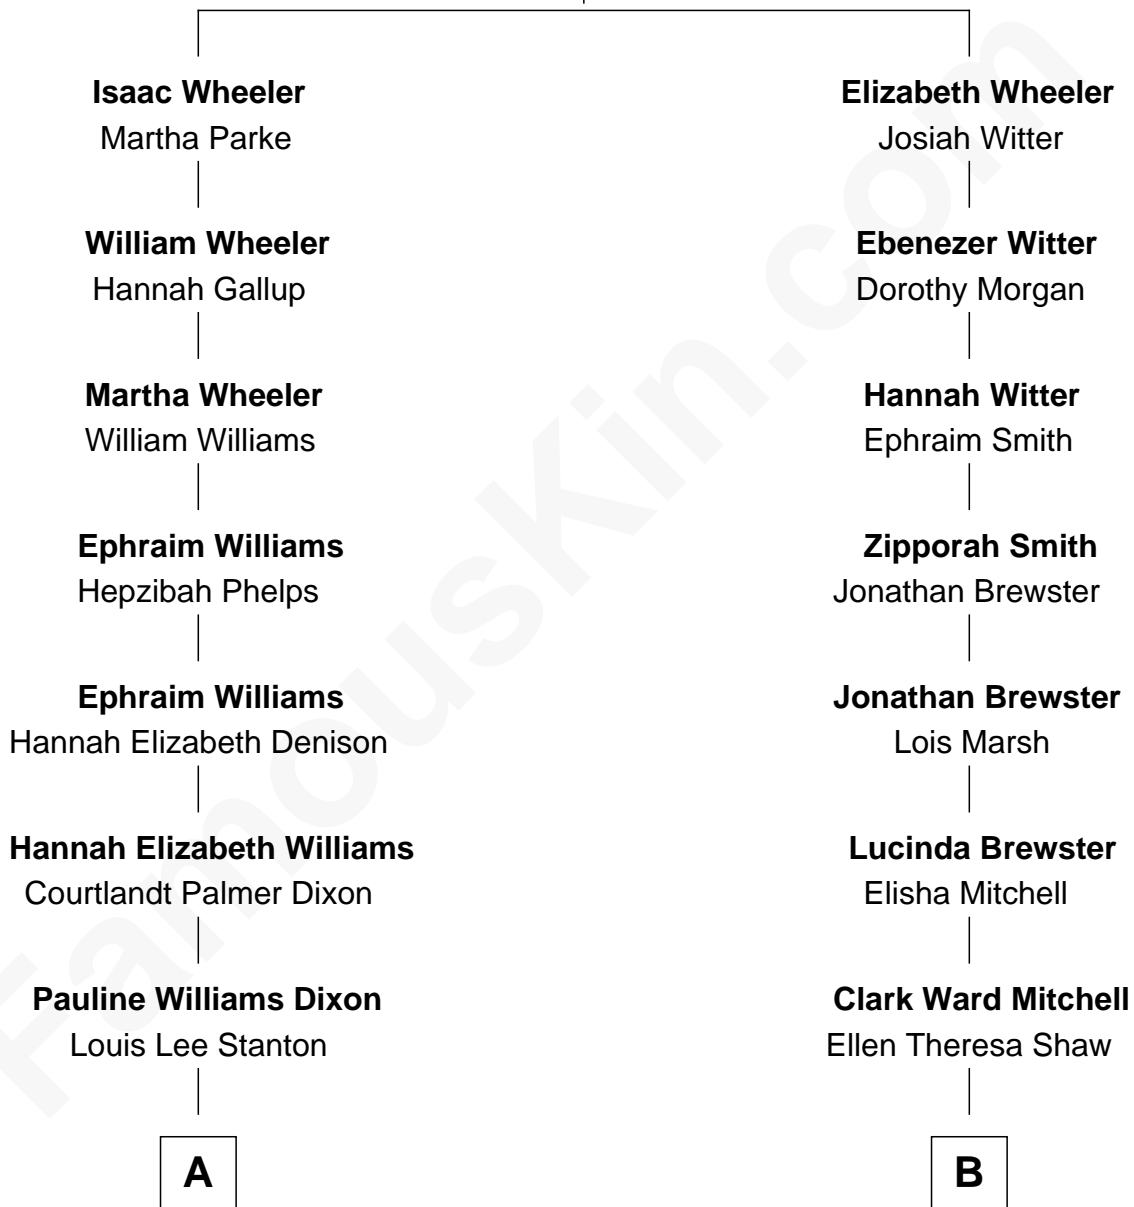

FamousKin.com

Relationship Chart of

Louis Auchincloss

Author

8th cousin 1 time removed of

Julia Child

American Chef, Author and TV Personality

Thomas Wheeler

Mary - - - - -

FamousKin.com