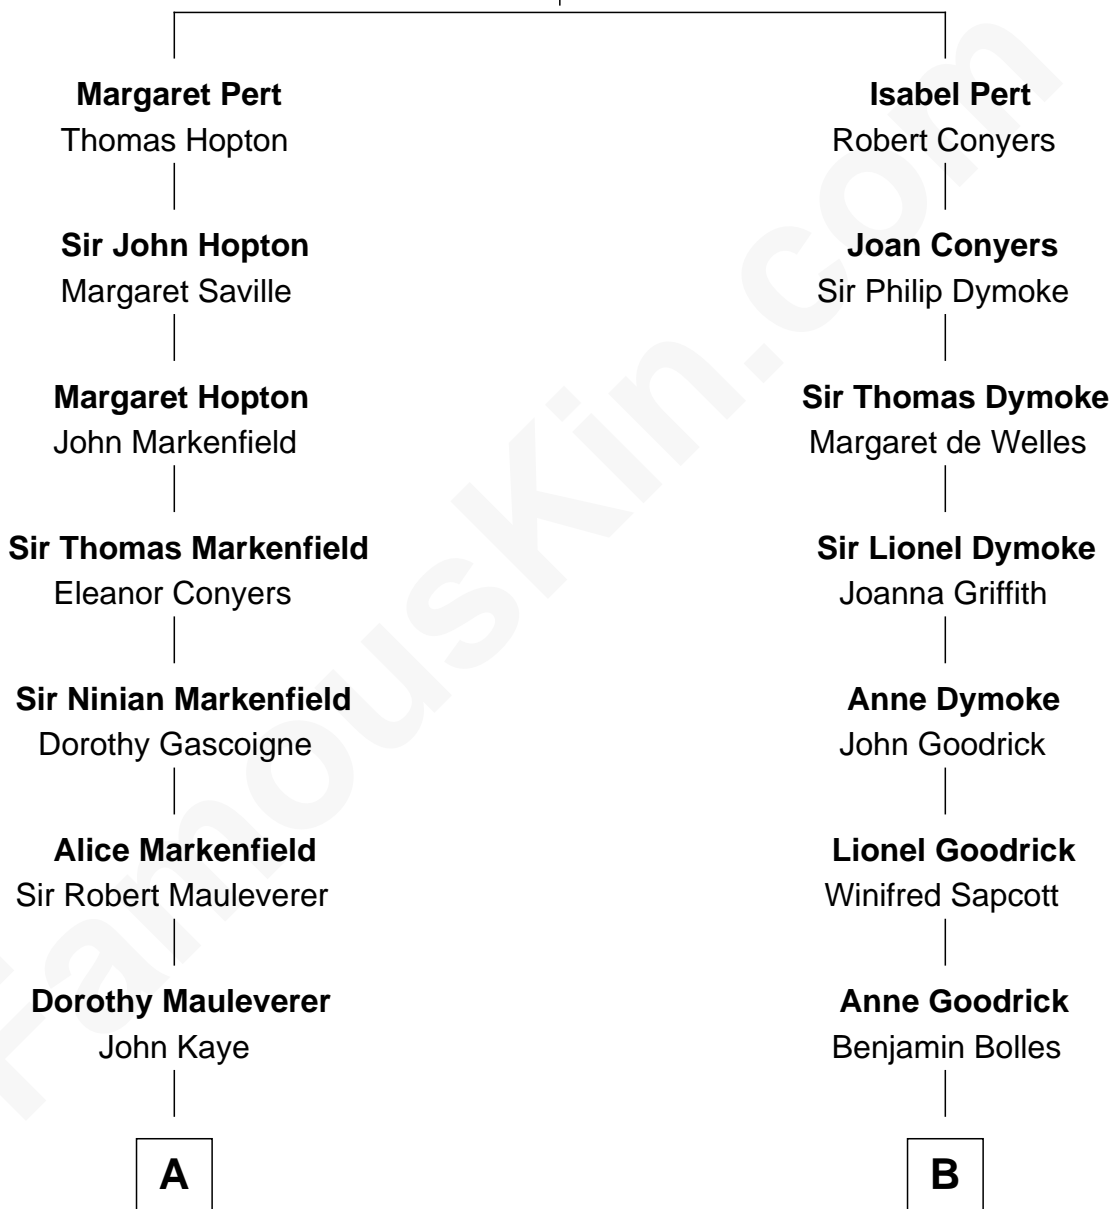

# FamousKin.com Relationship Chart of

**Louis Auchincloss**

*Author*

18th cousin of

**Lucille Ball**

*TV Actress - "I Love Lucy"*

**William Pert**  
Joan le Scrope

**C**

**Joseph Howland Auchincloss**

Priscilla Dixon Stanton

**Louis Auchincloss**

*Author*

**D**

**Henry Durrell Ball**

Desiree Evelyn Hunt

**Lucille Ball**

*TV Actress - "I Love Lucy"*

FamousKin.com