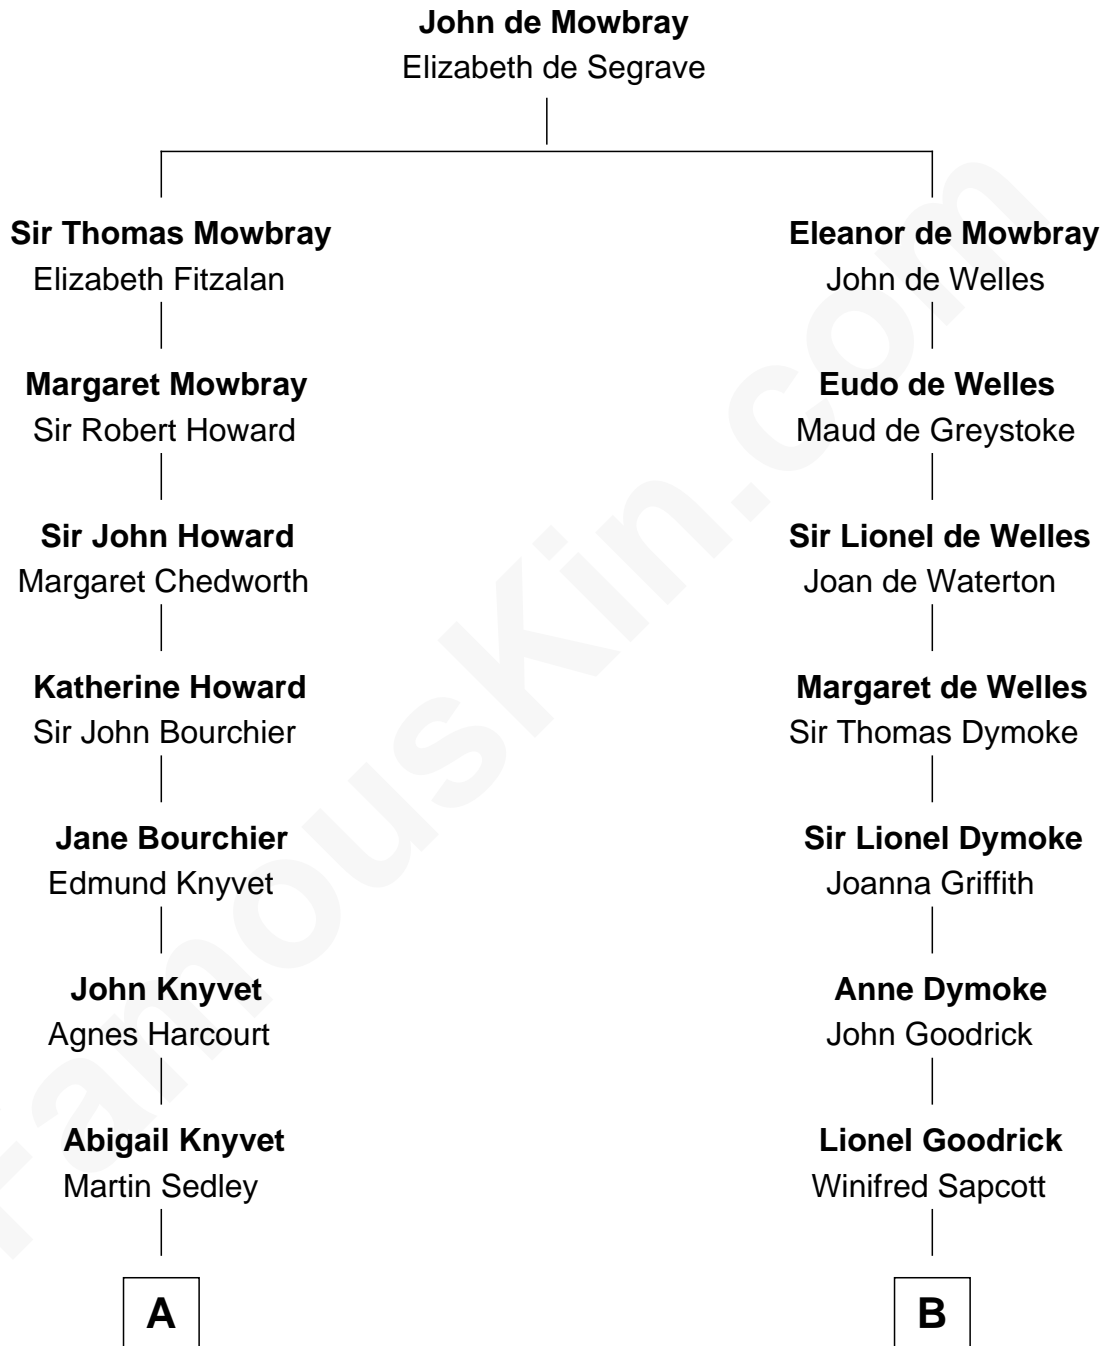

## Relationship Chart of

### Louis Auchincloss

Author

17th cousin 2 times removed of

**Lucille Ball**

TV Actress - "I Love Lucy"

**C**

**Nellie Rebecca Durrell**

Jasper Clinton Ball

**Henry Durrell Ball**

Desiree Evelyn Hunt

**Lucille Ball**

*TV Actress - "I Love Lucy"*

FamousKin.com