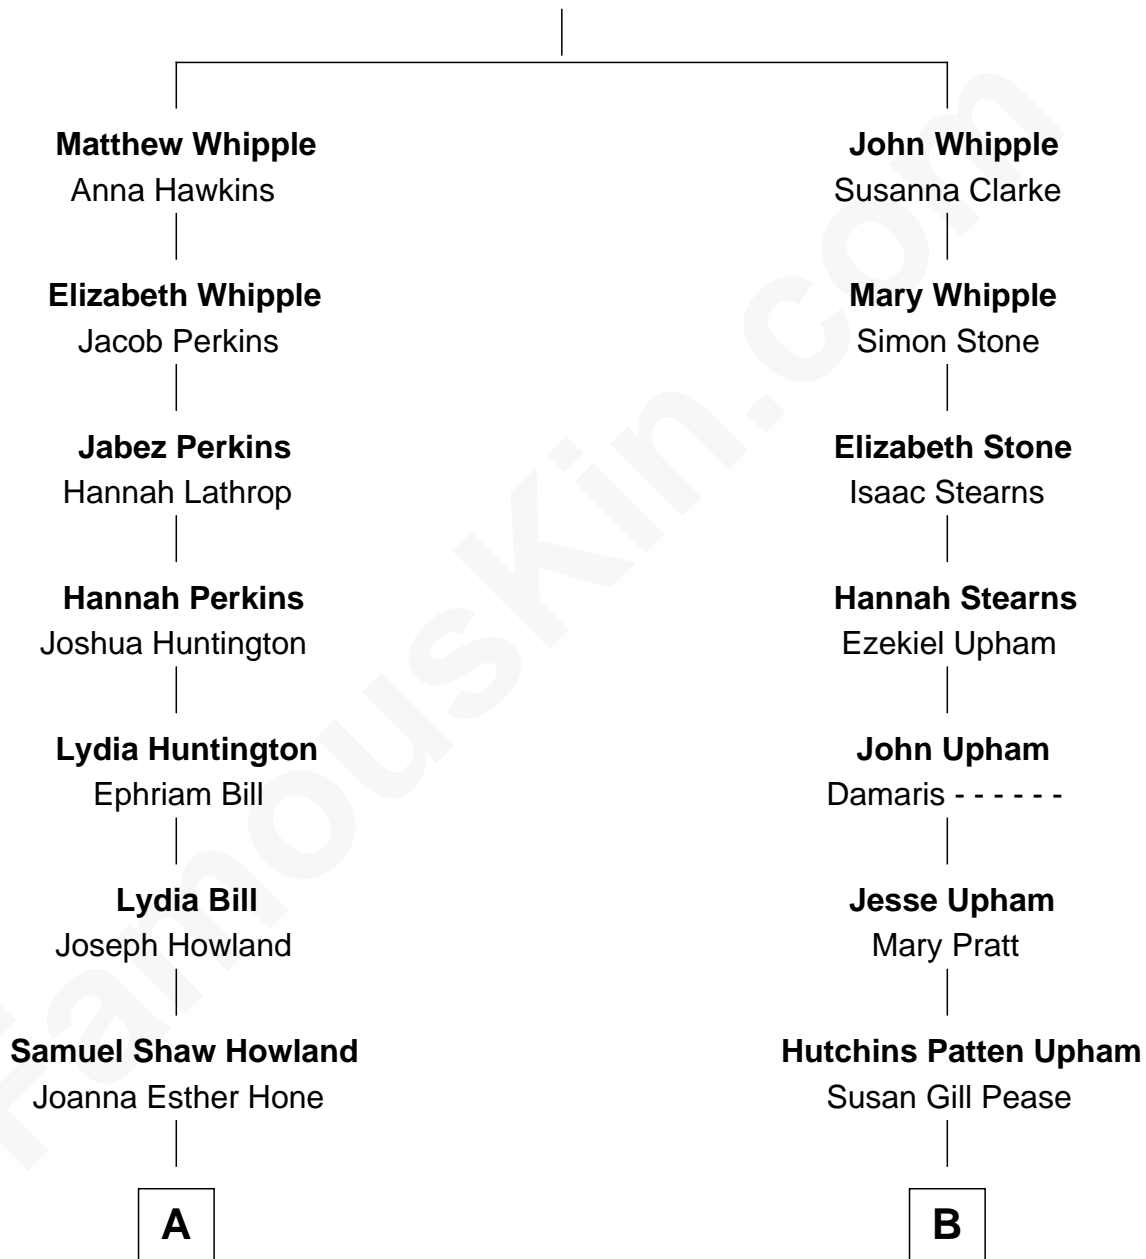

FamousKin.com Relationship Chart of

Louis Auchincloss

Author

9th cousin 1 time removed of

Robert H. Goddard

Inventor of First Liquid-propelled Rocket

Matthew Whipple

Joan - - - - -

A

Caroline Howland
Charles Handy Russell

Joanna Hone Russell
John Winthrop Auchincloss

Joseph Howland Auchincloss
Priscilla Dixon Stanton

Louis Auchincloss
Author

B

Mary Pease Upham
Nahum Parks Goddard

Nahum Danford Goddard
Fannie Louise Hoyt