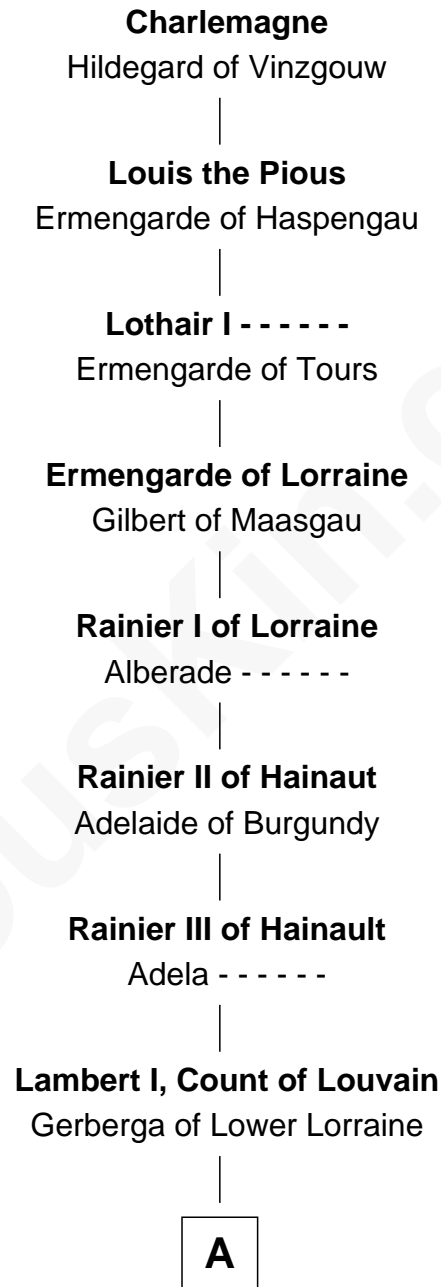

FamousKin.com Relationship Chart of

Louis Auchincloss

Author

34th Great-grandson of

Charlemagne

King of the Franks

A

Lambert II, Count of Louvain

Oda of Lorraine

Henry II, Count of Louvain

Adela of Orthen

Gottfried I, Count of Louvain

Ide de Chiny

Godfrey II, Count of Louvain

Luitgarde of Sulzbach

Godfrey III, Count of Louvain