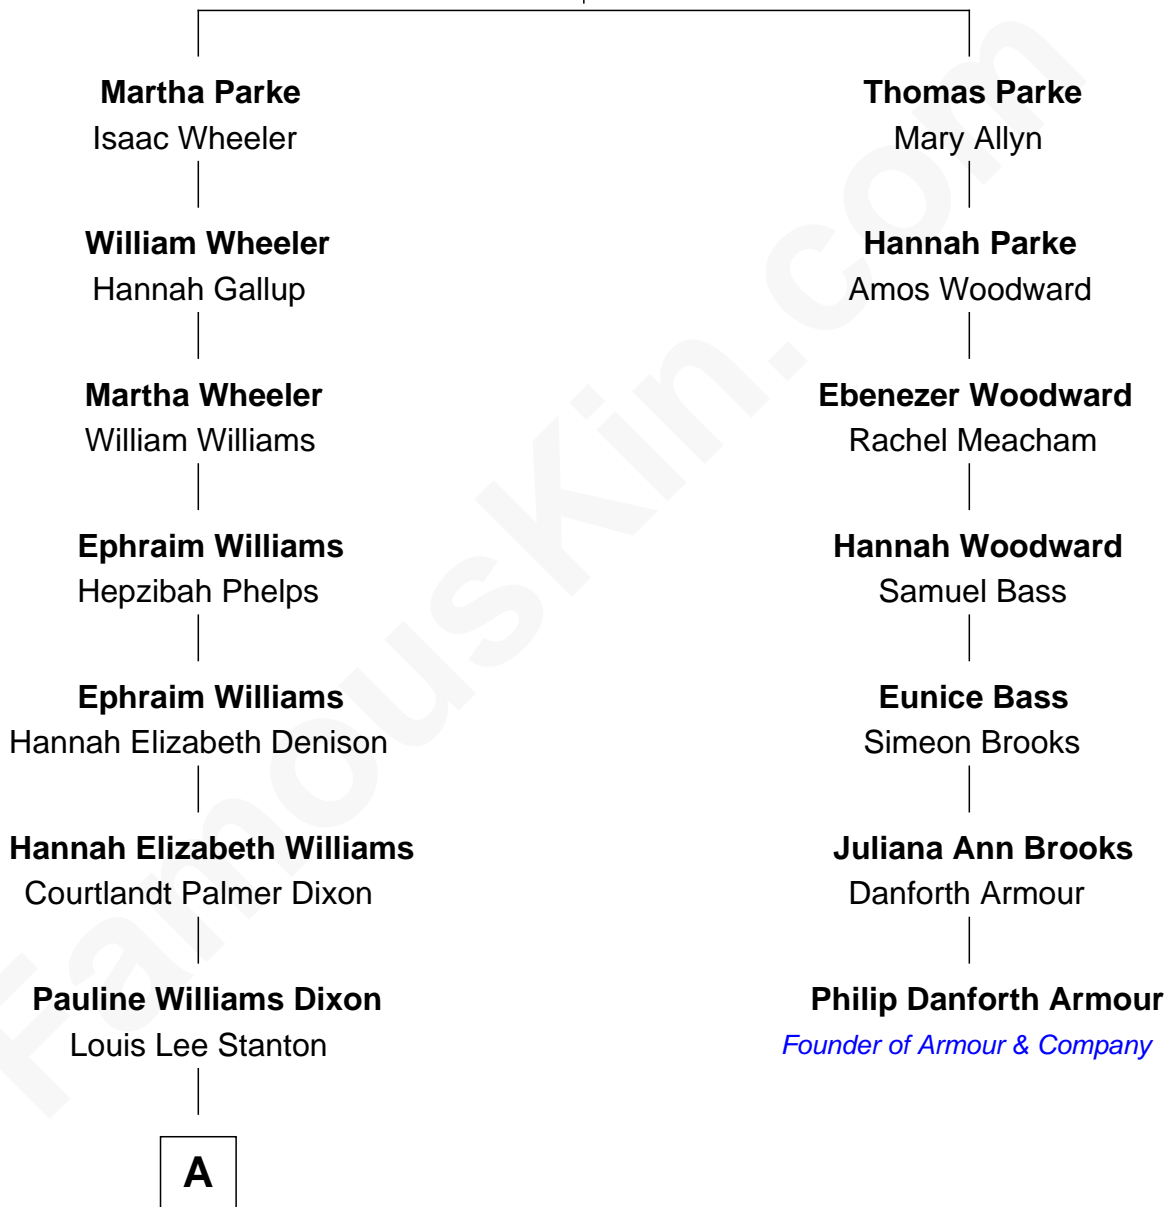

FamousKin.com Relationship Chart of

Louis Auchincloss

Author

6th cousin 2 times removed of

Philip Danforth Armour

Founder of Armour & Company

Thomas Parke
Dorothy Thompson

A

Priscilla Dixon Stanton
Joseph Howland Auchincloss

Louis Auchincloss
Author

FamousKin.com