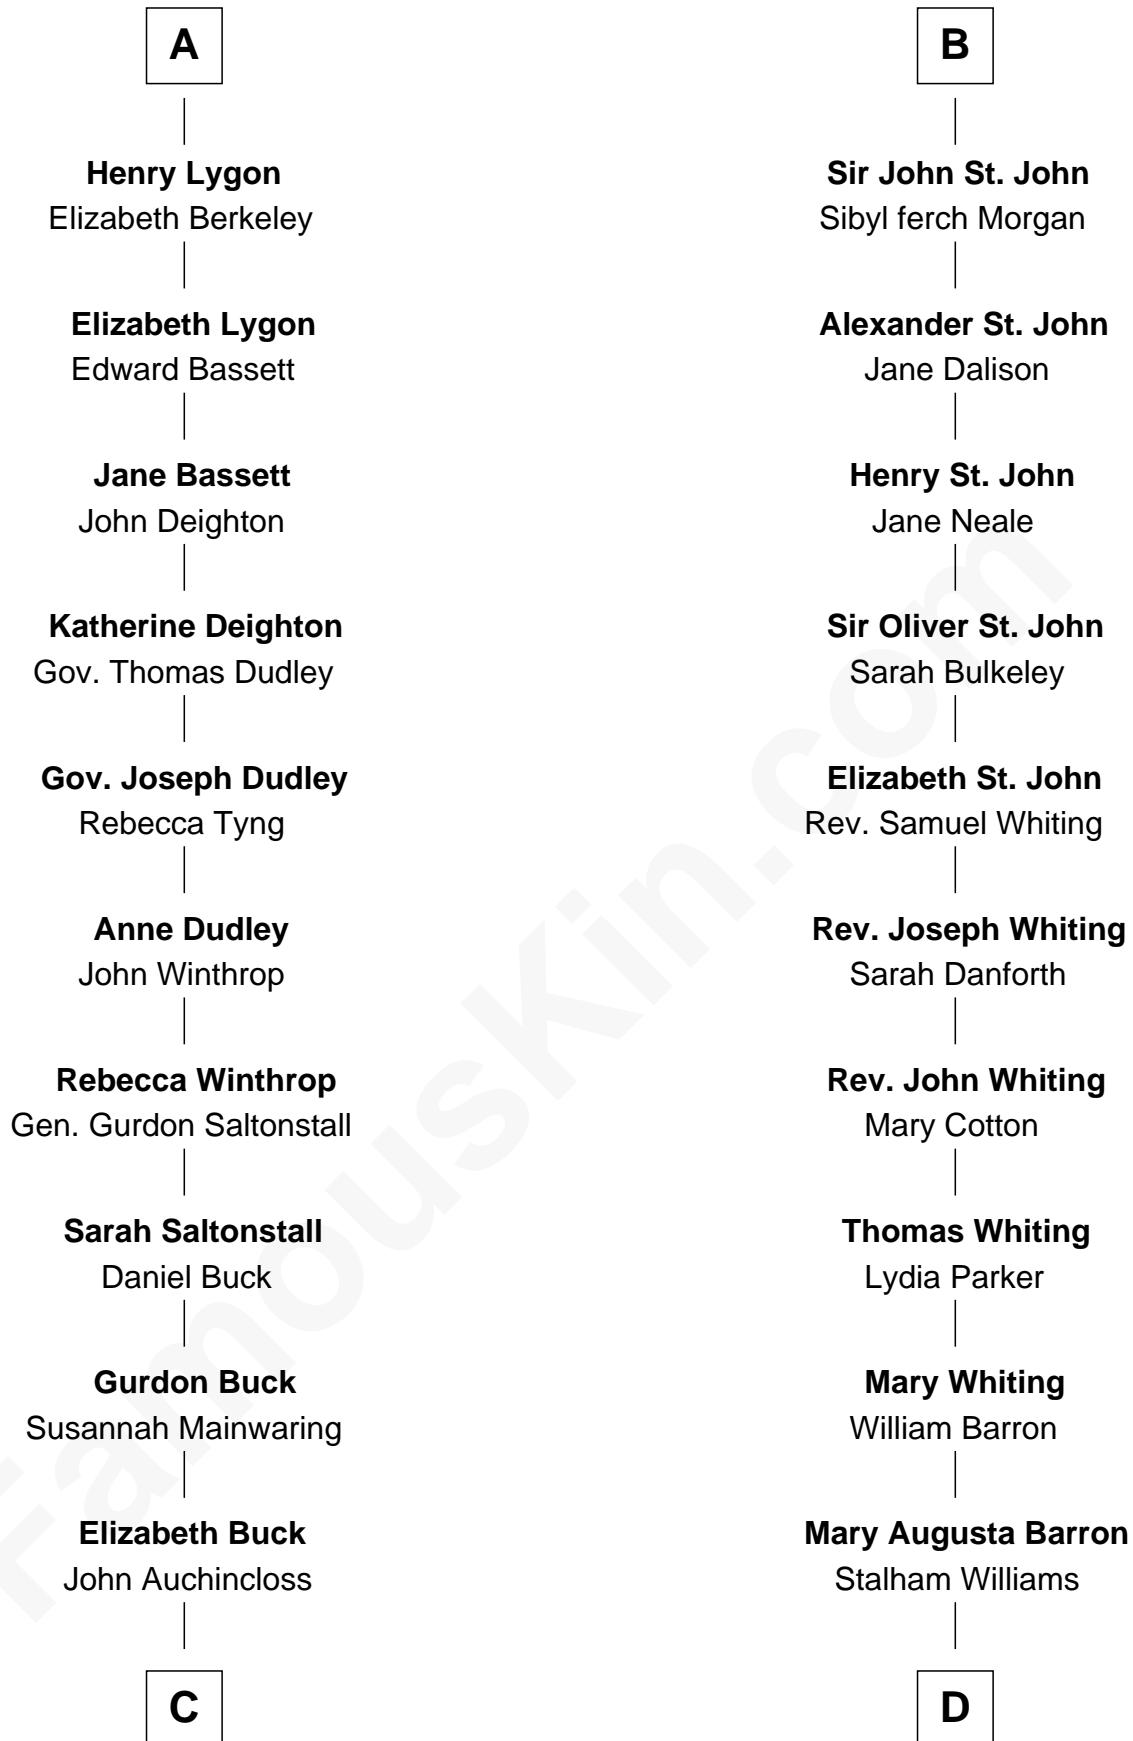

# FamousKin.com Relationship Chart of

**Louis Auchincloss**

*Author*

19th cousin of

**James Sherman**

*27th U.S. Vice-President*

**Sir Walter de Beauchamp**

Alice de Tony

FamousKin.com