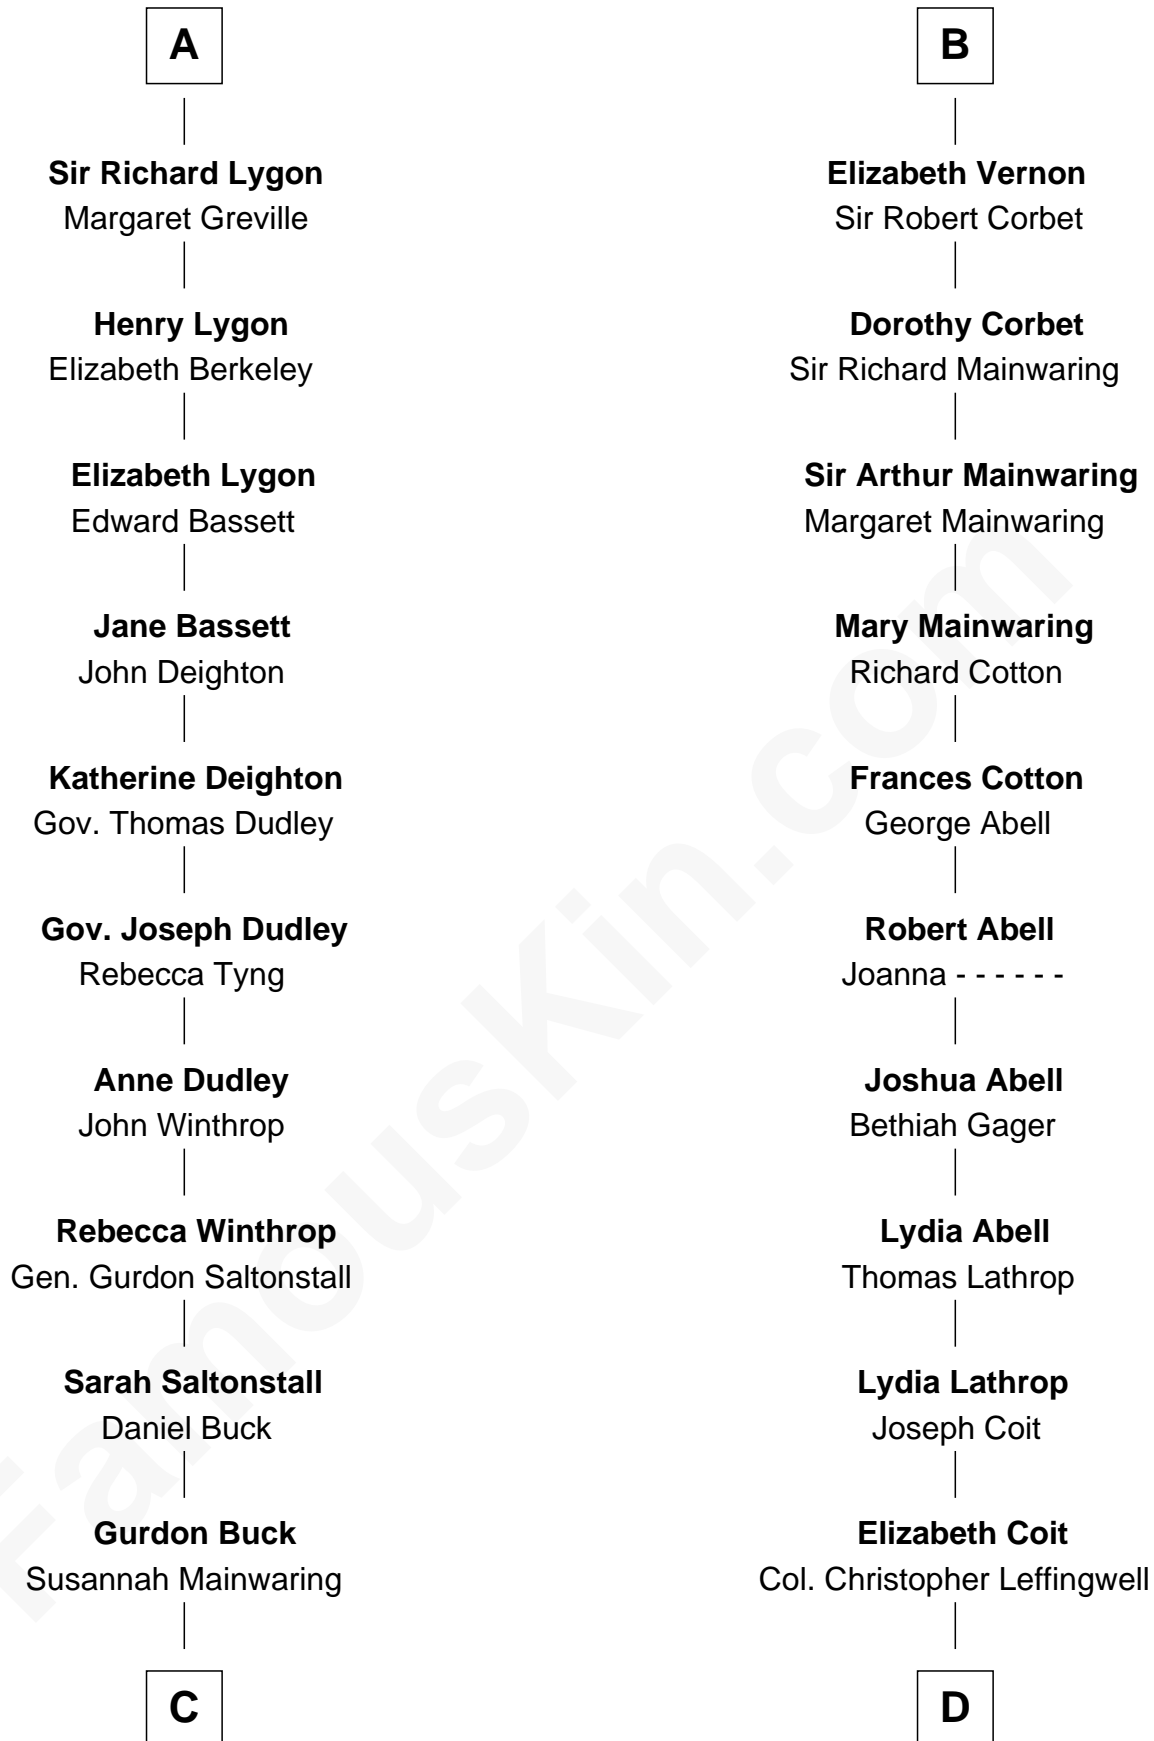

FamousKin.com
Relationship Chart of
Louis Auchincloss

Author

20th cousin 1 time removed of

Allen Dulles

5th Director of the C.I.A.

Sir William de Beauchamp

Isabel Mauduit

Sir Walter de Beauchamp

Guy de Beauchamp

Alice de Toeni

Sir Thomas de Beauchamp

Katherine de Mortimer

Sir William Beauchamp

Joan Fitzalan

Joan Beauchamp

James Butler

Elizabeth Butler

John Talbot

Ann Talbot

Sir Henry Vernon

B

C

Elizabeth Buck
John Auchincloss

John Winthrop Auchincloss
Joanna Hone Russell