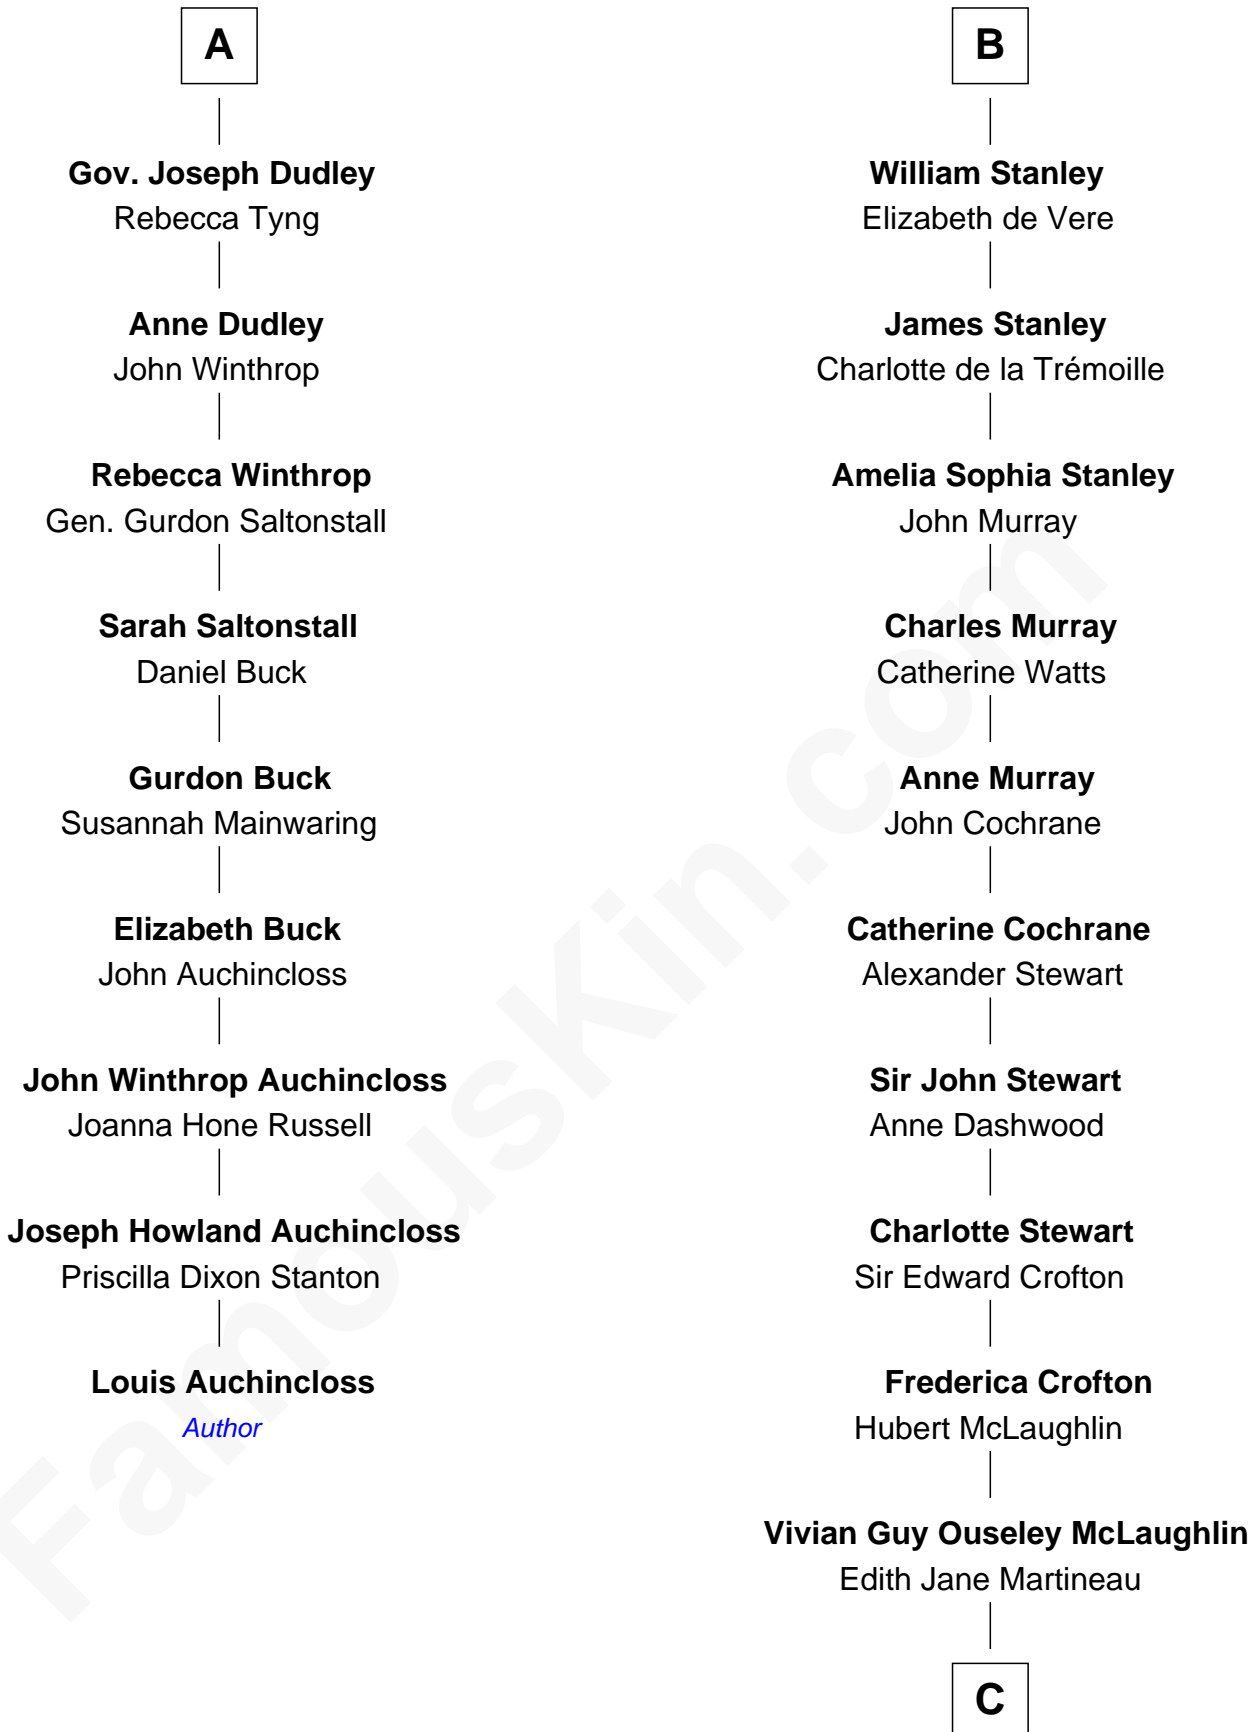

FamousKin.com

Relationship Chart of

Louis Auchincloss

Author

15th cousin 4 times removed of

Guy Ritchie

British Filmmaker

C

Doris Margaretta McLaughlin

Stuart John Ritchie

John Vivian Ritchie

Amber Mary Parkinson

Guy Ritchie

British Filmmaker