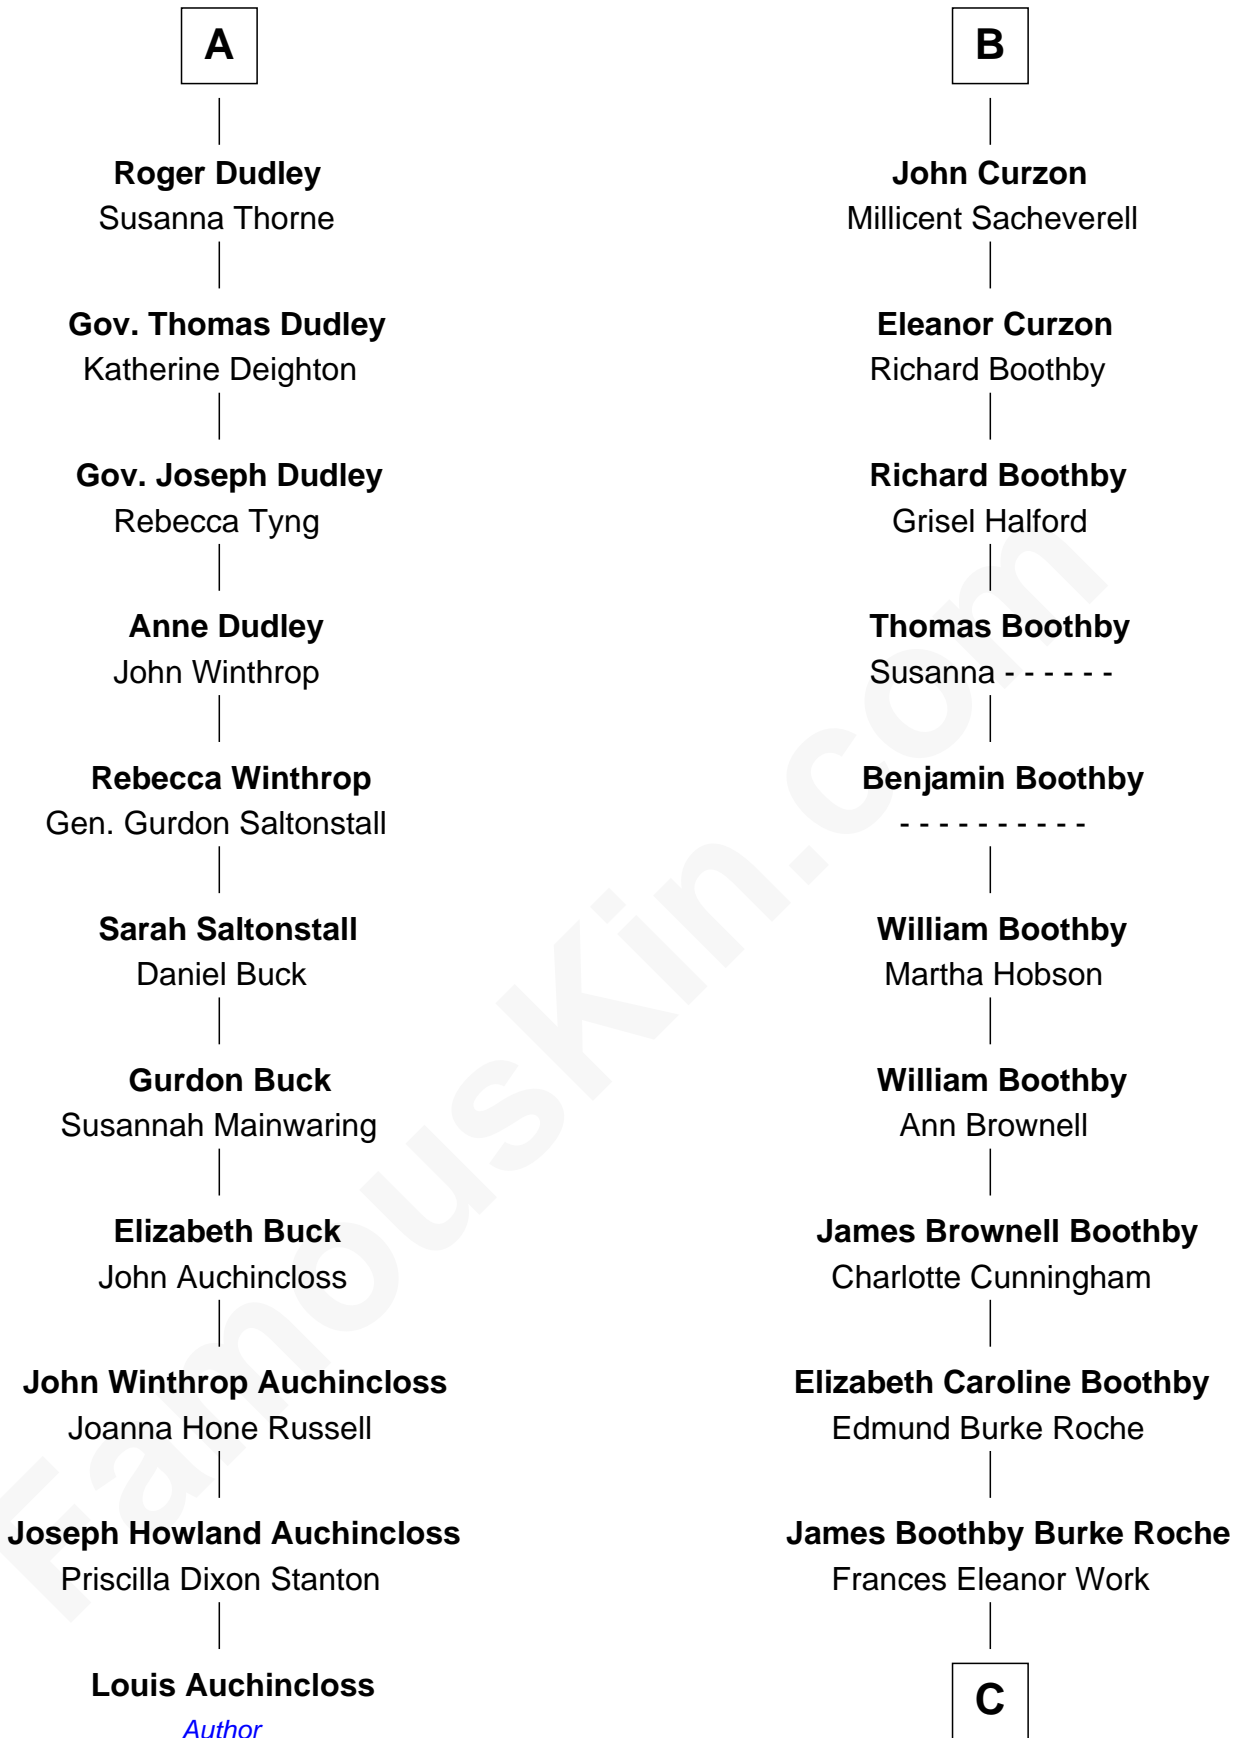

FamousKin.com

Relationship Chart of

Louis Auchincloss

Author

17th cousin 3 times removed of

Oliver Platt

Movie Actor

Edward III, King of England

Philippa of Hainault

C

Cynthia Burke Roche

Arthur Scott Burden

Eileen Burden

Walter Maynard

Sheila Maynard

Nicholas Platt