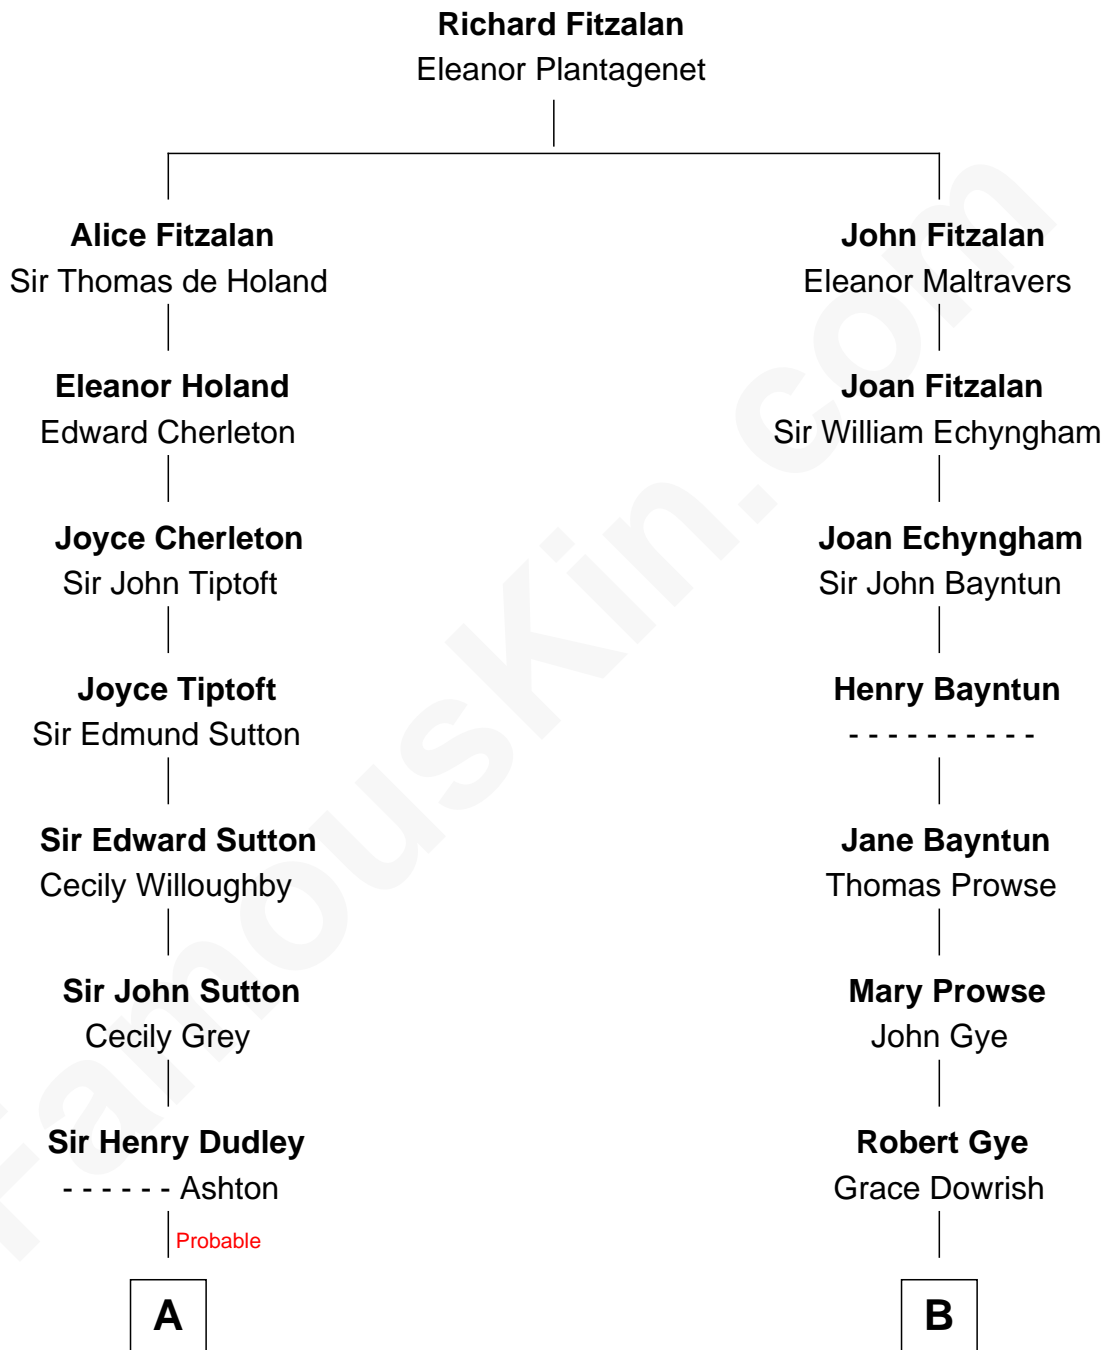

FamousKin.com

Relationship Chart of

Louis Auchincloss

Author

17th cousin 1 time removed of

Pete Seeger

American Folk Singer

C

Charles Louis Seeger
Constance de Clyver Edson

Pete Seeger
American Folk Singer

FamousKin.com