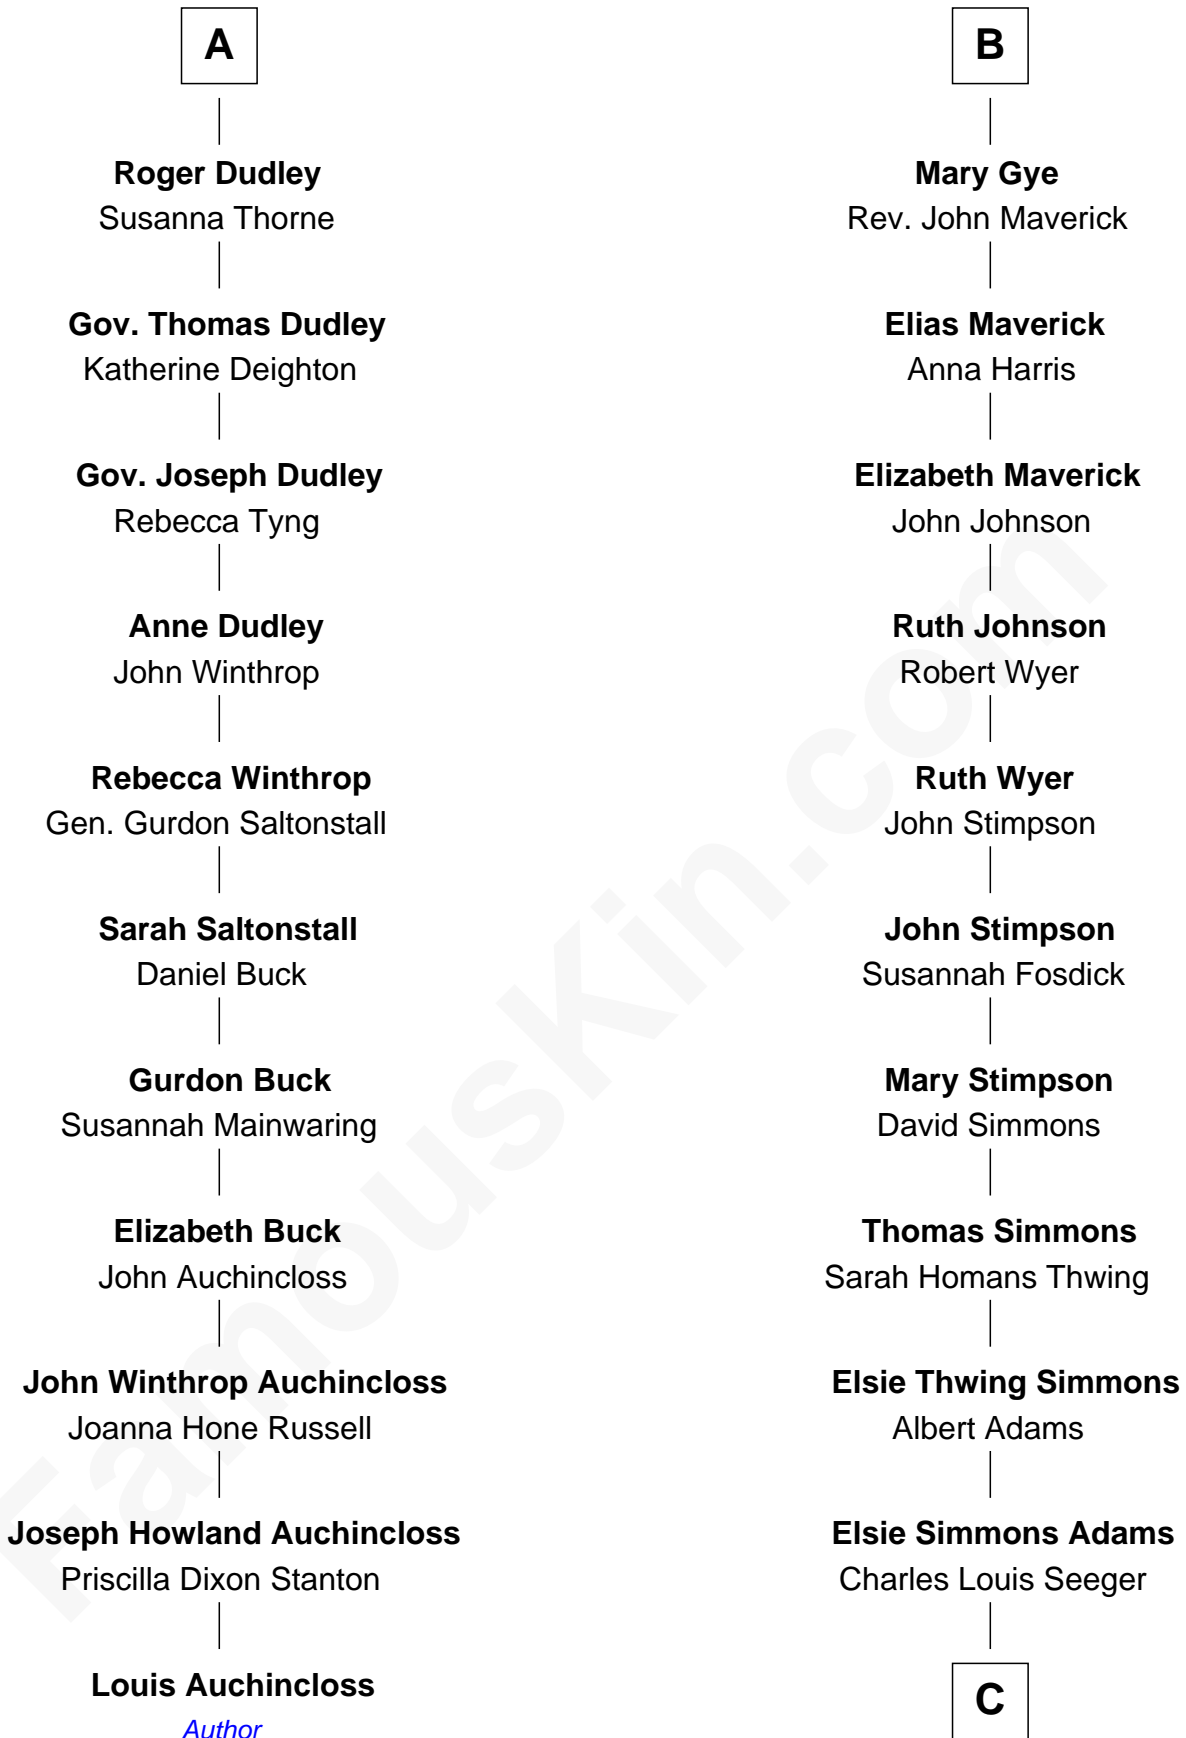

FamousKin.com

Relationship Chart of

Louis Auchincloss

Author

17th cousin 1 time removed of

Pete Seeger

American Folk Singer

C

Charles Louis Seeger
Constance de Clyver Edson

Pete Seeger
American Folk Singer

FamousKin.com