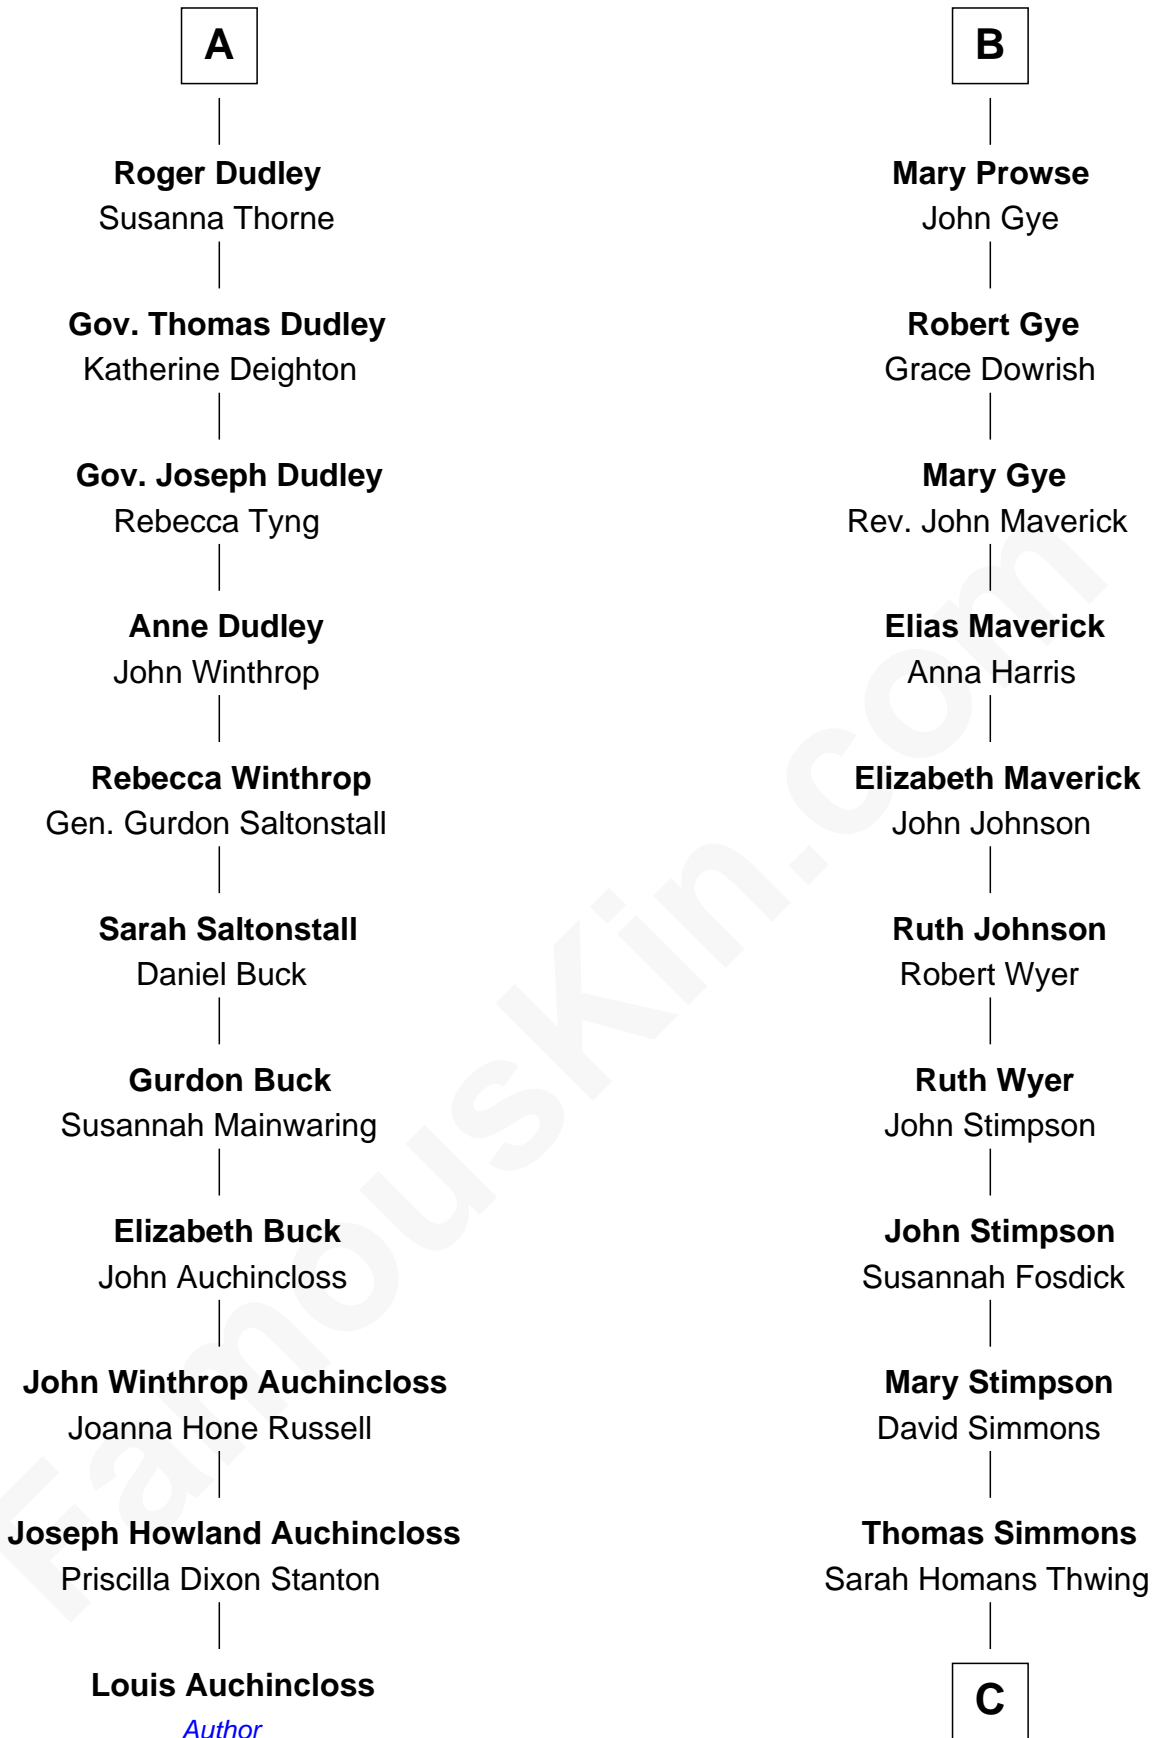

FamousKin.com

Relationship Chart of

Louis Auchincloss

Author

17th cousin 3 times removed of

Pete Seeger

American Folk Singer

Sir Maurice de Berkeley

A

Milicent de Berkeley

John Maltravers

Sir John Maltravers

Gwenthin -----

Eleanor Maltravers

John Fitzalan

Joan Fitzalan

Sir William Echyngham

Joan Echyngham

Sir John Bayntun

Henry Bayntun

Jane Bayntun

Thomas Prowse

B

C

—
Elsie Thwing Simmons

Albert Adams

—
Elsie Simmons Adams

Charles Louis Seeger

—
Charles Louis Seeger

Constance de Clyver Edson

—
Pete Seeger

American Folk Singer