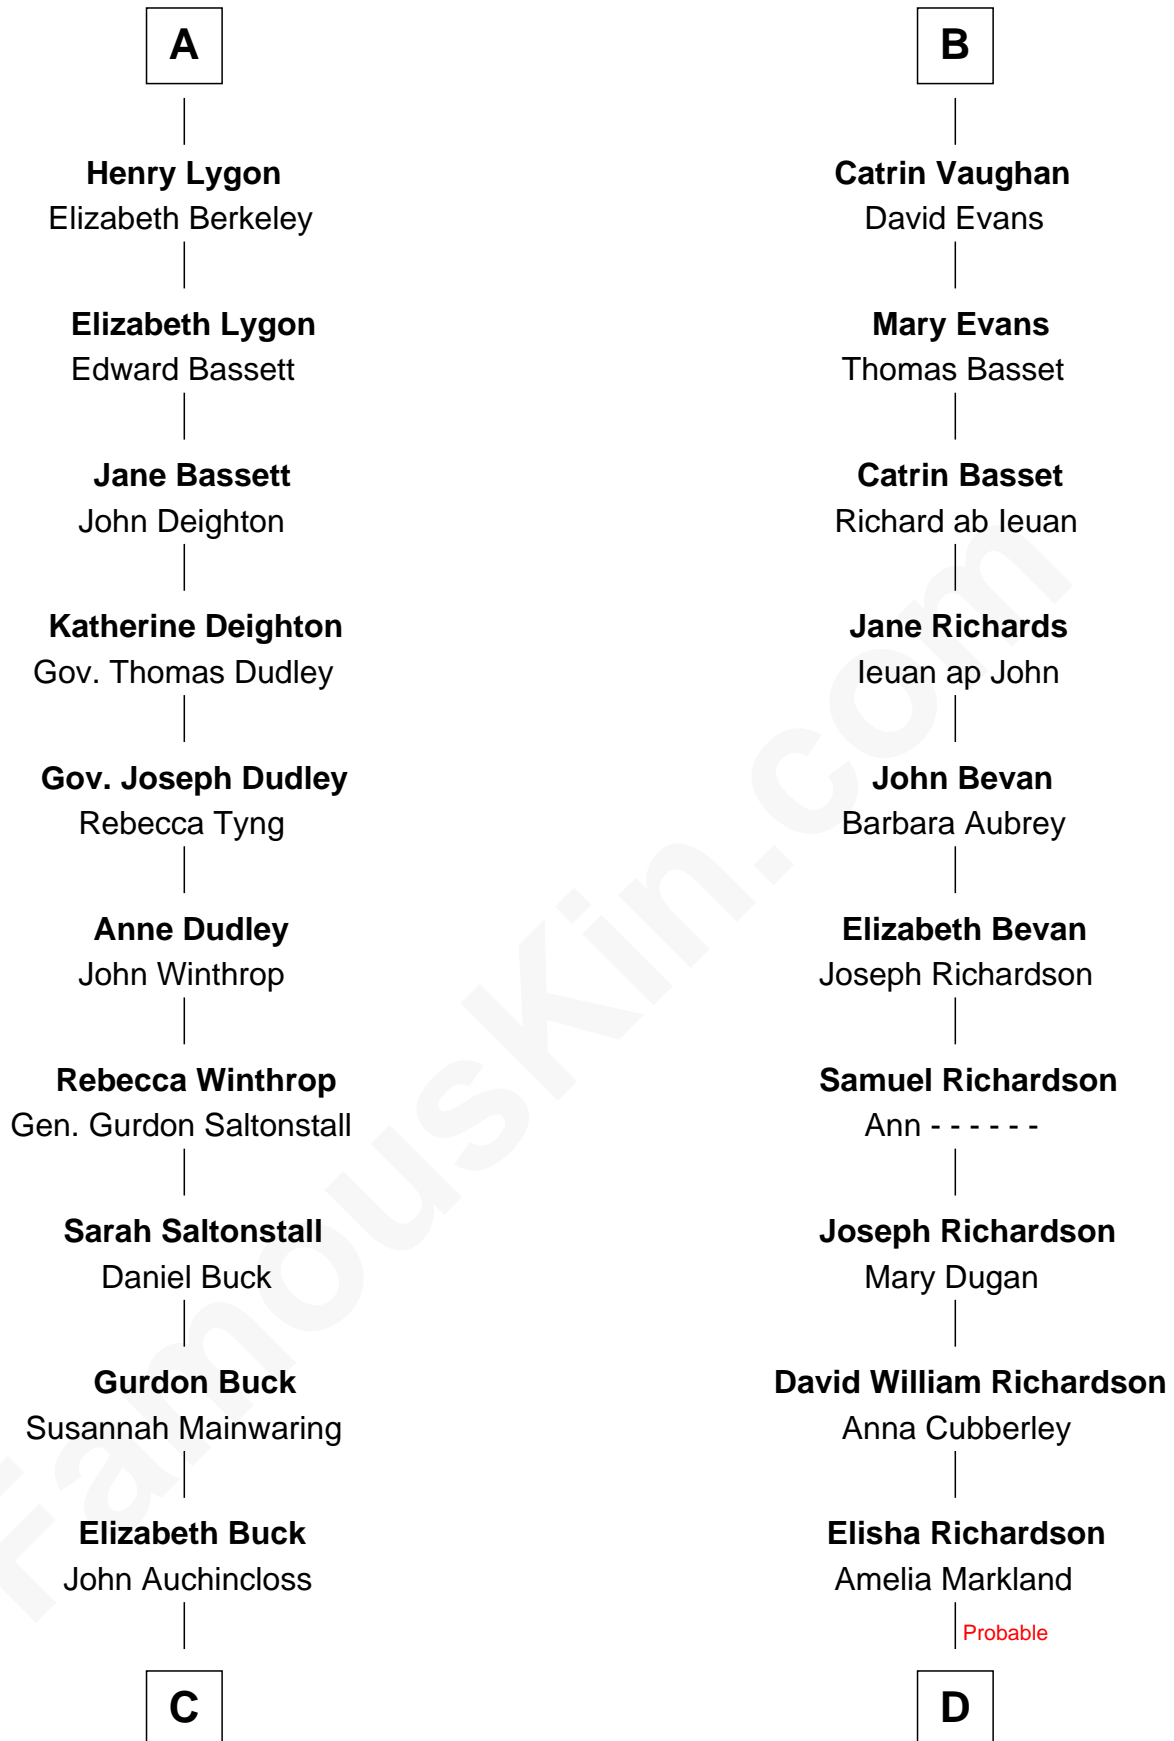

FamousKin.com

Relationship Chart of

Louis Auchincloss

Author

19th cousin 2 times removed of

Sally Ride

1st American Woman in Space

C

John Winthrop Auchincloss

Joanna Hone Russell

Joseph Howland Auchincloss

Priscilla Dixon Stanton

Louis Auchincloss

Author

D

William Cubberly Richardson

Mary Ann Lee

Charles Everroad Richardson

Blanche Gibson

Jennie Mae Richardson

Thomas Vernam Ride

Dale Burdell Ride

Carol Joyce Anderson

Sally Ride

1st American Woman in Space

FamousKin.com