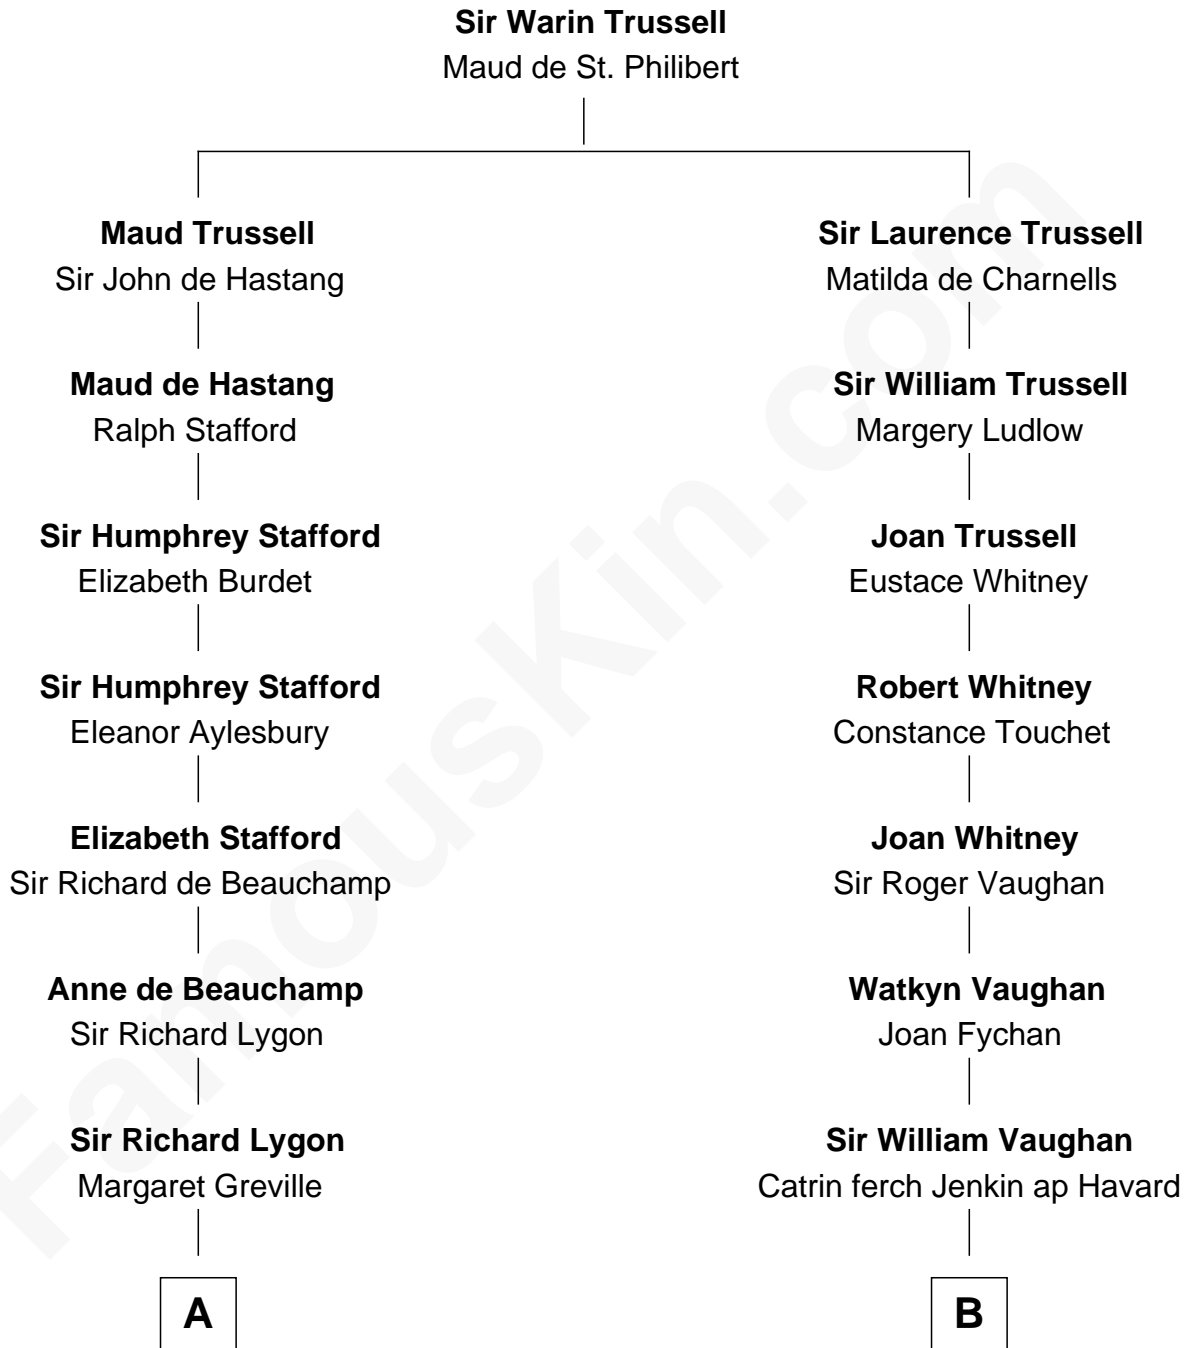

FamousKin.com

Relationship Chart of

Louis Auchincloss

Author

19th cousin 2 times removed of

Sally Ride

1st American Woman in Space

C

John Winthrop Auchincloss

Joanna Hone Russell

Joseph Howland Auchincloss

Priscilla Dixon Stanton

Louis Auchincloss

Author

D

William Cubberly Richardson

Mary Ann Lee

Charles Everroad Richardson

Blanche Gibson

Jennie Mae Richardson

Thomas Vernam Ride

Dale Burdell Ride

Carol Joyce Anderson

Sally Ride