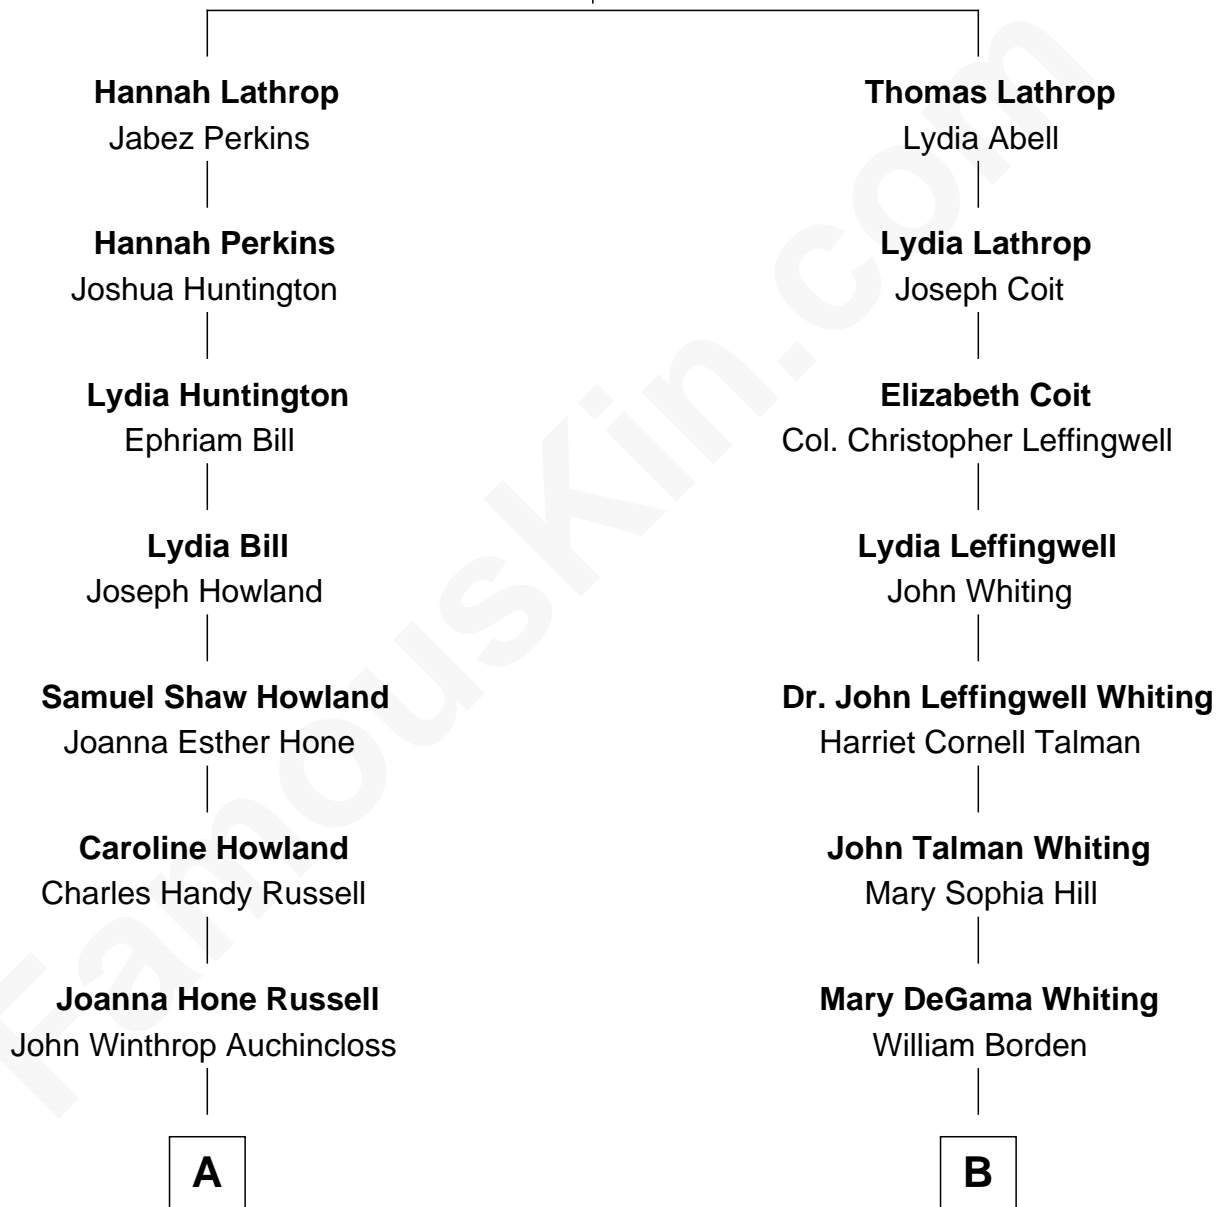

FamousKin.com Relationship Chart of

Louis Auchincloss

Author

8th cousin 1 time removed of

Adlai Stevenson III

U.S. Senator from Illinois

Samuel Lathrop

Hannah Adgate

FamousKin.com