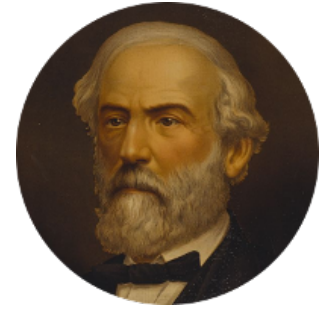

FamousKin.com

Relationship Chart of

Louis Auchincloss

Author

17th cousin 3 times removed of

General Robert E. Lee

Confederate Army - U.S. Civil War

C

—
Elizabeth Buck
John Auchincloss

—
John Winthrop Auchincloss
Joanna Hone Russell

—
Joseph Howland Auchincloss
Priscilla Dixon Stanton

—
Louis Auchincloss
Author

FamousKin.com