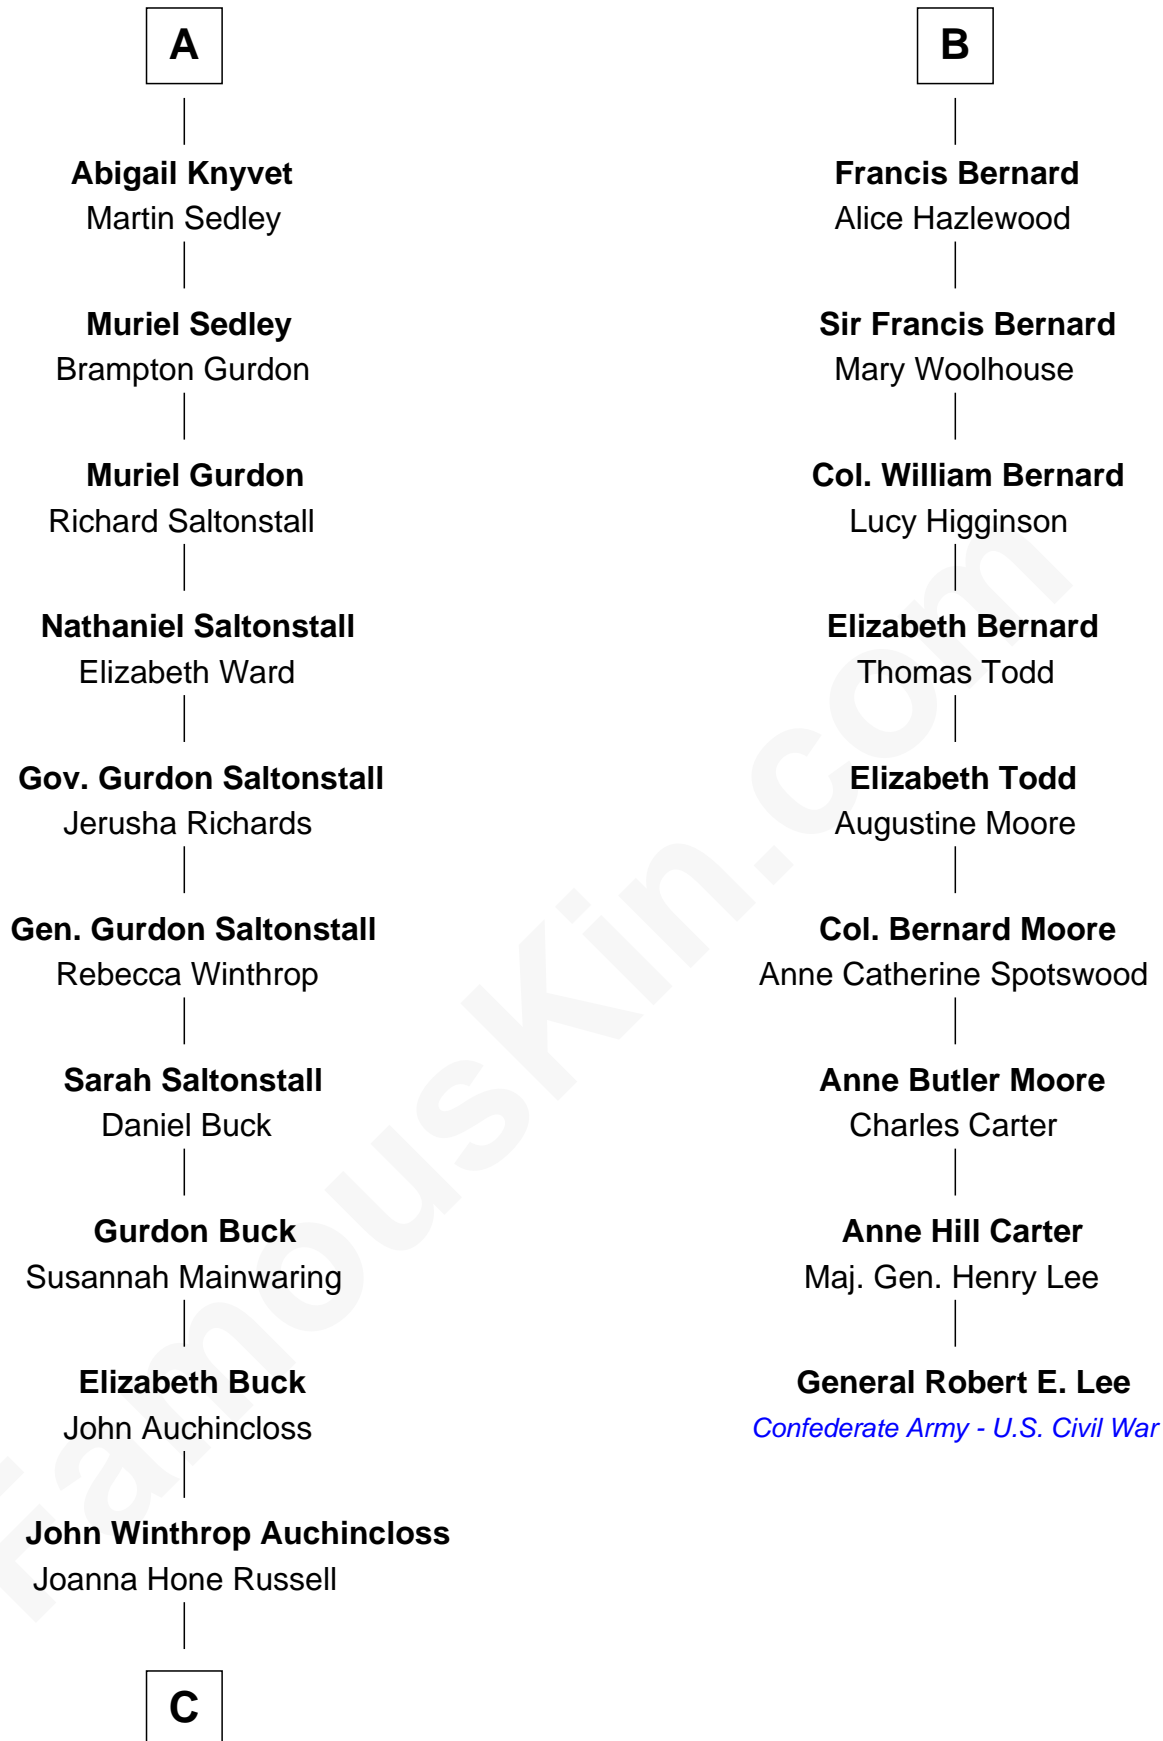

FamousKin.com

Relationship Chart of

Louis Auchincloss

Author

15th cousin 3 times removed of

General Robert E. Lee

Confederate Army - U.S. Civil War

C

—
Joseph Howland Auchincloss

Priscilla Dixon Stanton

—
Louis Auchincloss

Author

FamousKin.com