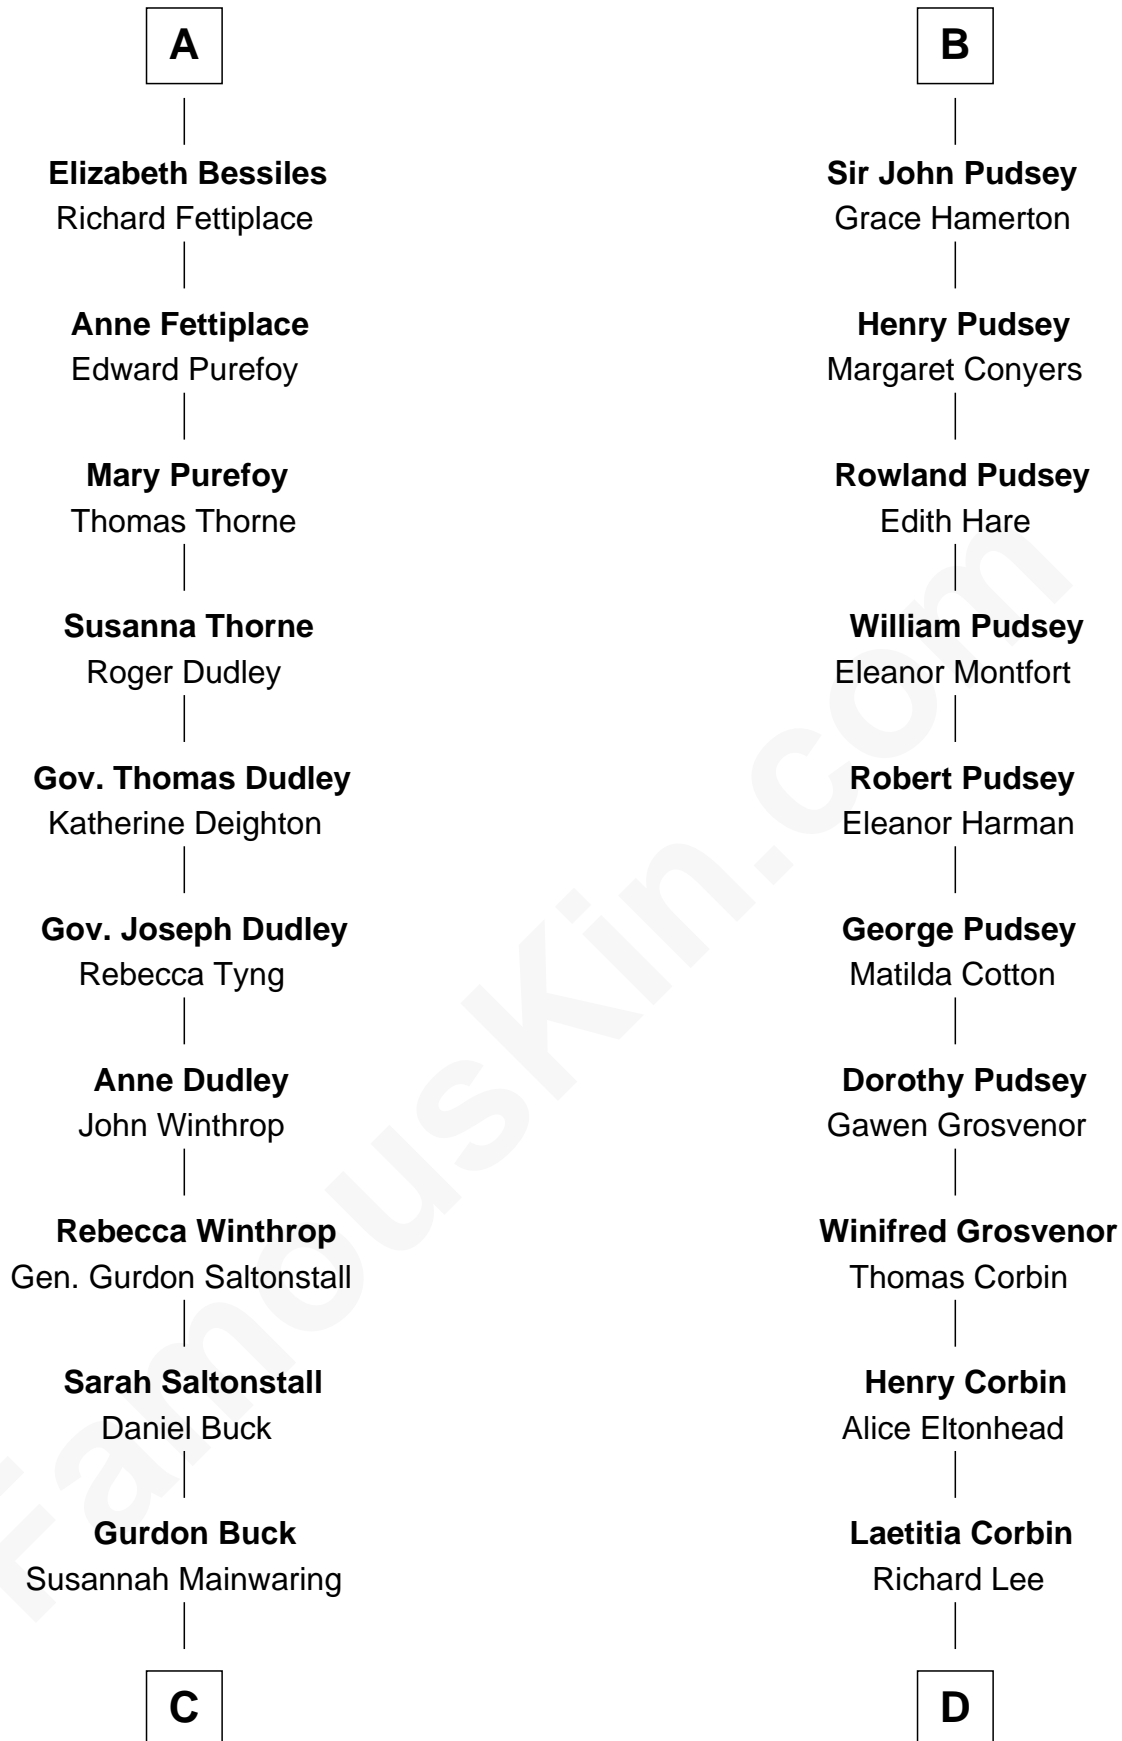

FamousKin.com

Relationship Chart of

Louis Auchincloss

Author

20th cousin of

General Robert E. Lee

Confederate Army - U.S. Civil War

C

Elizabeth Buck
John Auchincloss

John Winthrop Auchincloss
Joanna Hone Russell

Joseph Howland Auchincloss
Priscilla Dixon Stanton

Louis Auchincloss
Author

D

Henry Lee
Mary Bland

Col. Henry Lee
Lucy Grymes

Maj. Gen. Henry Lee
Anne Hill Carter