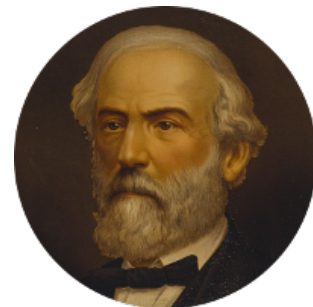

FamousKin.com

Relationship Chart of

Louis Auchincloss

Author

20th cousin of

General Robert E. Lee

Confederate Army - U.S. Civil War

C