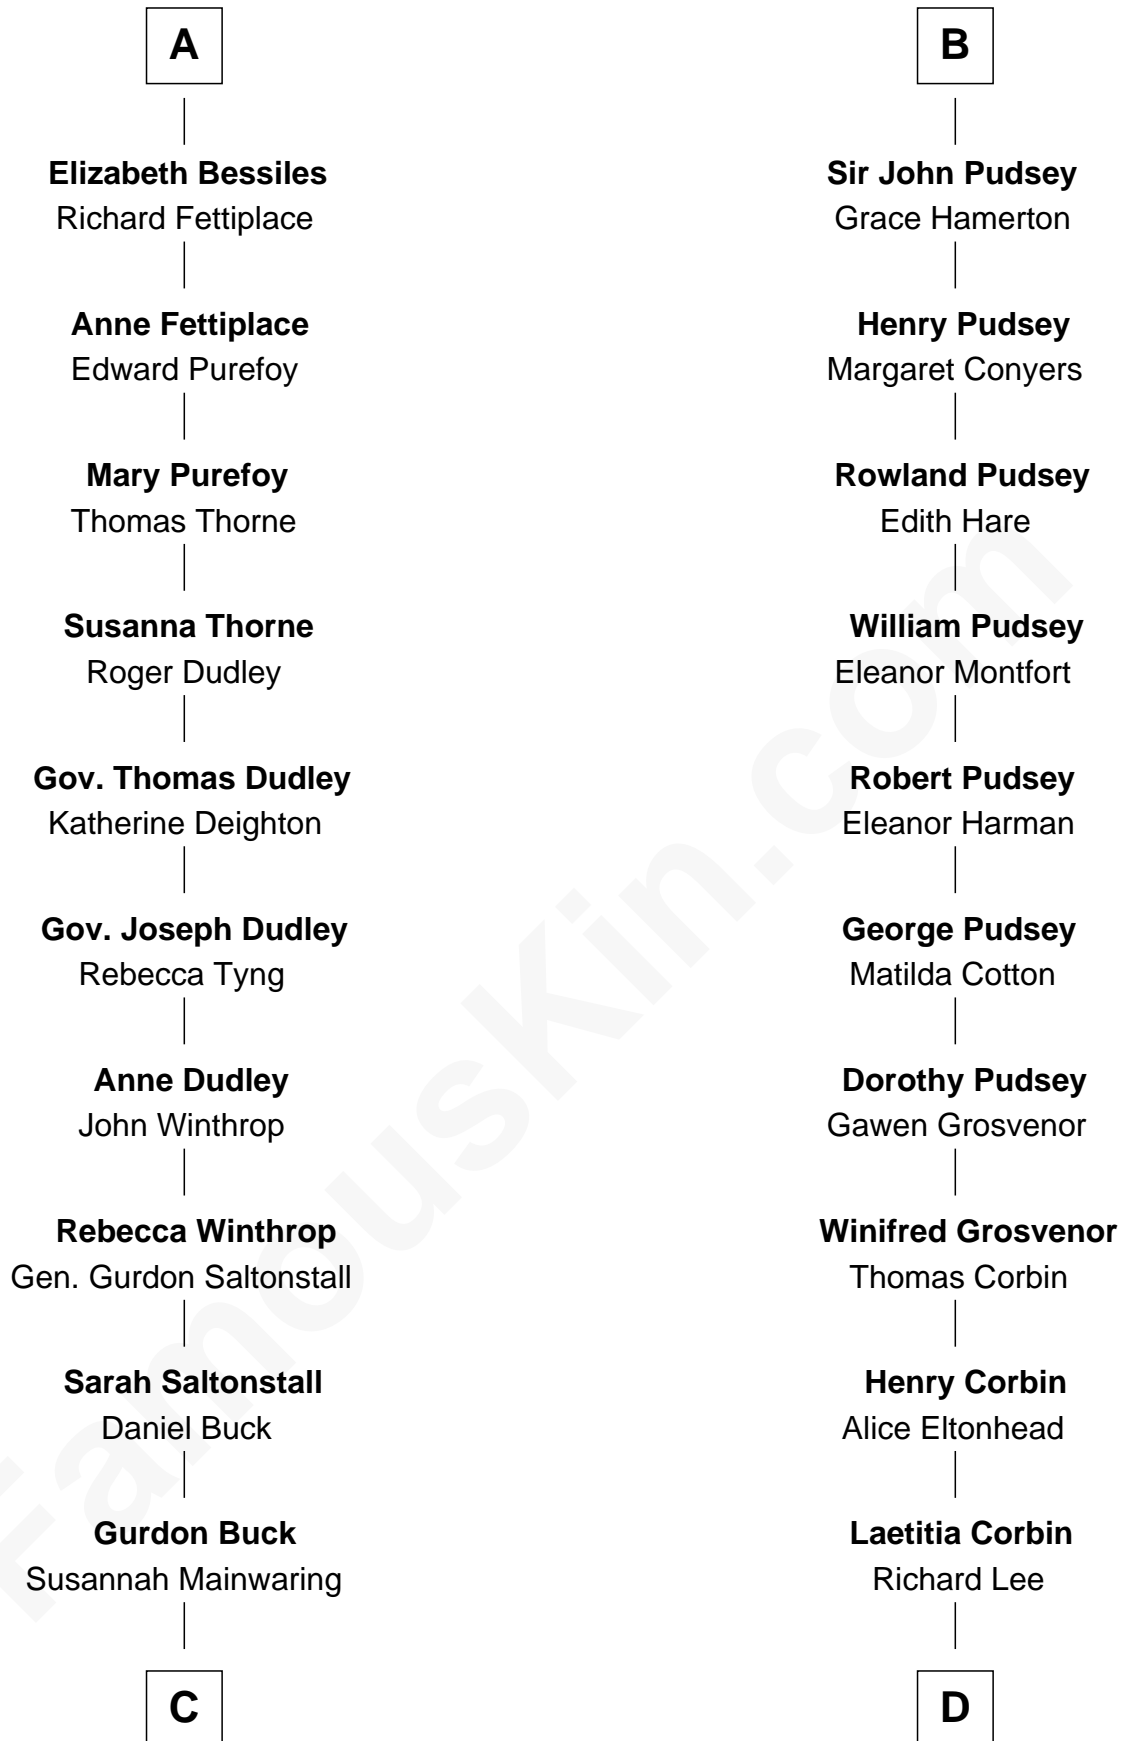

## Relationship Chart of

### Louis Auchincloss

Author

20th cousin of

### General Robert E. Lee

Confederate Army - U.S. Civil War

**C**

**Elizabeth Buck**  
John Auchincloss

**John Winthrop Auchincloss**  
Joanna Hone Russell

**Joseph Howland Auchincloss**  
Priscilla Dixon Stanton