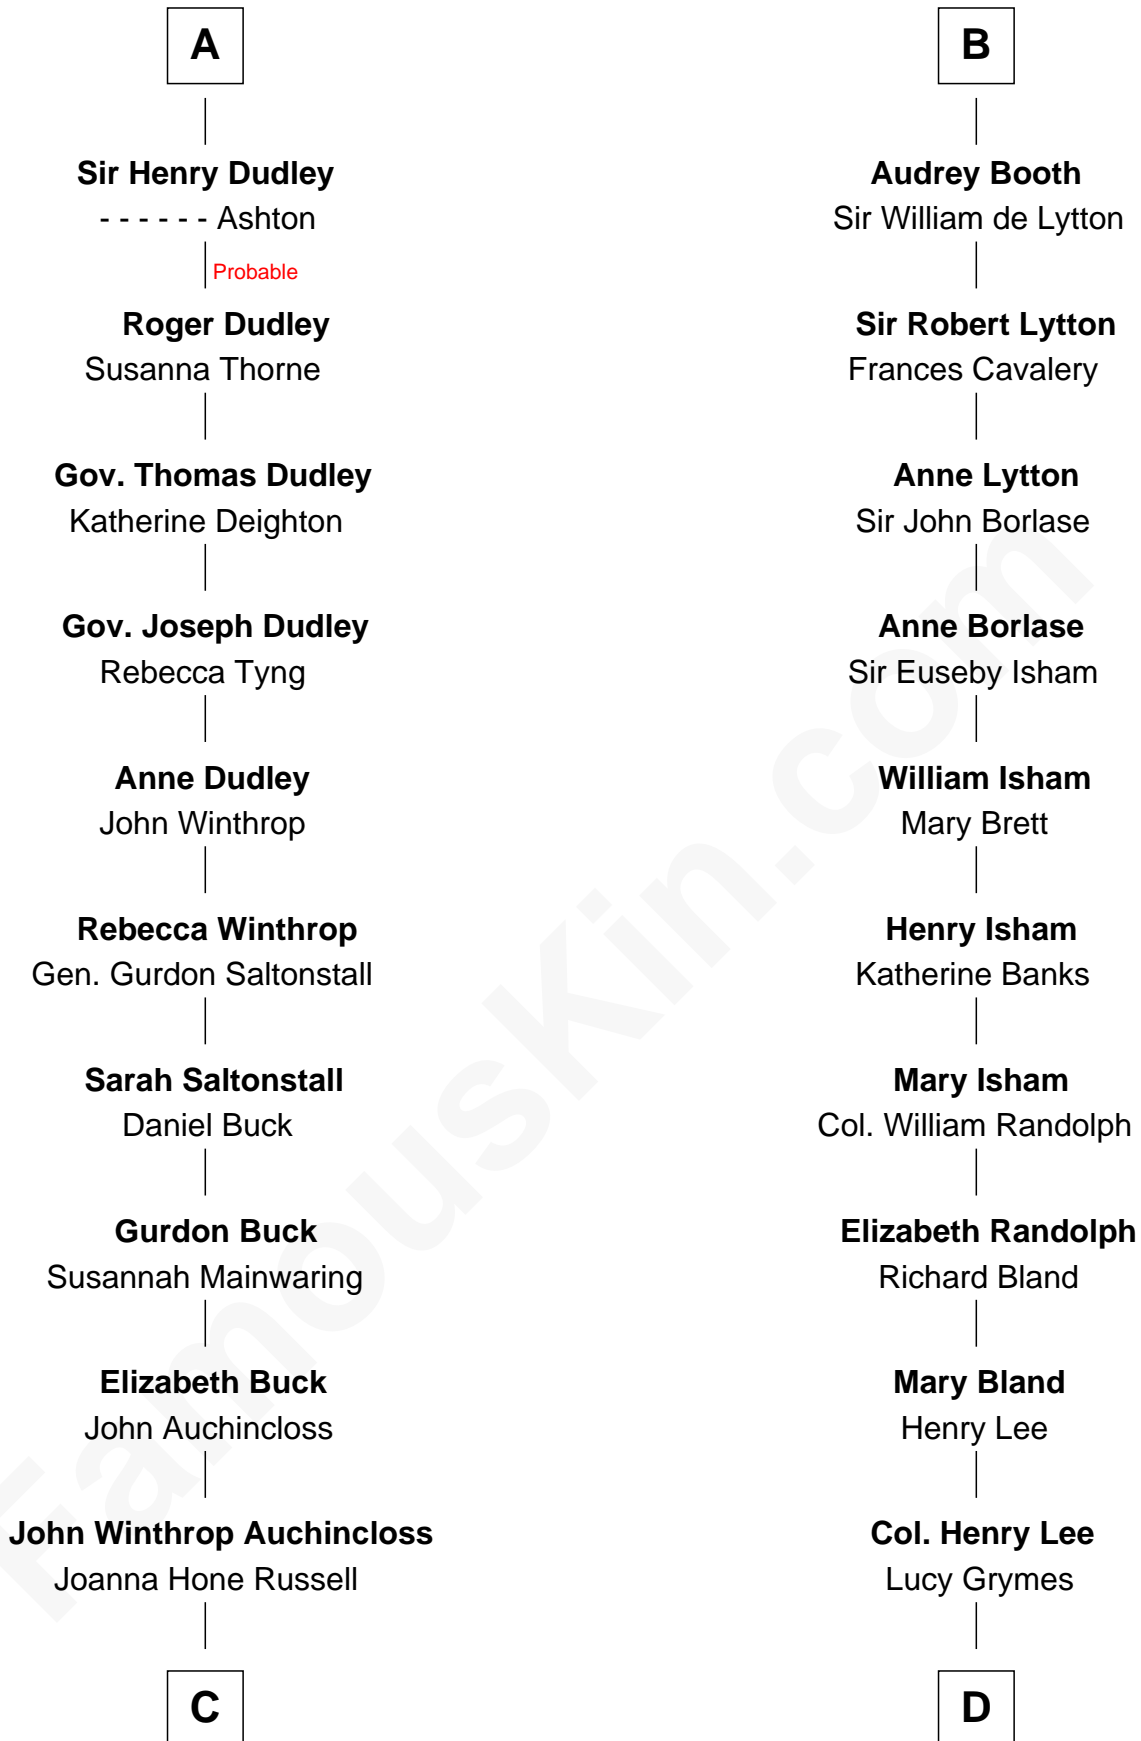

FamousKin.com

Relationship Chart of

Louis Auchincloss

Author

18th cousin of

General Robert E. Lee

Confederate Army - U.S. Civil War

Eudo la Zouche
Milicent de Cantilupe

Eve la Zouche
Sir Maurice de Berkeley

Thomas de Berkeley
Katherine de Clyvedon

Sir John Berkeley
Elizabeth Betteshorne

Elizabeth Berkeley
Sir John Sutton

Sir Edmund Sutton
Joyce Tiptoft

Sir Edward Sutton
Cecily Willoughby

Sir John Sutton
Cecily Grey

A

Sir William la Zouche
Maud Lovel

Milicent la Zouche
Sir William Deincourt

Margaret Deincourt
Sir Robert de Tibetot

Elizabeth de Tibetot
Sir Philip le Despencer

Margery Despencer
Sir Roger Wentworth

Margaret Wentworth
Sir William Hopton

Margaret Hopton
Sir Philip Booth

B

C

Joseph Howland Auchincloss

Priscilla Dixon Stanton

Louis Auchincloss

Author