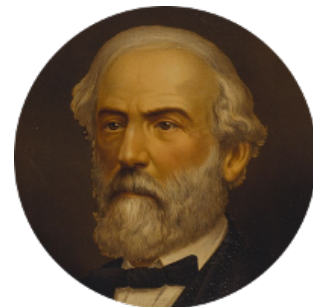

FamousKin.com

Relationship Chart of

Louis Auchincloss

Author

18th cousin of

General Robert E. Lee

Confederate Army - U.S. Civil War

Eudo la Zouche
Milicent de Cantilupe

Eve la Zouche
Sir Maurice de Berkeley

Thomas de Berkeley
Katherine de Clyvedon

Sir John Berkeley
Elizabeth Betteshorne

Elizabeth Berkeley
Sir John Sutton

Sir Edmund Sutton
Joyce Tiptoft

Sir Edward Sutton
Cecily Willoughby