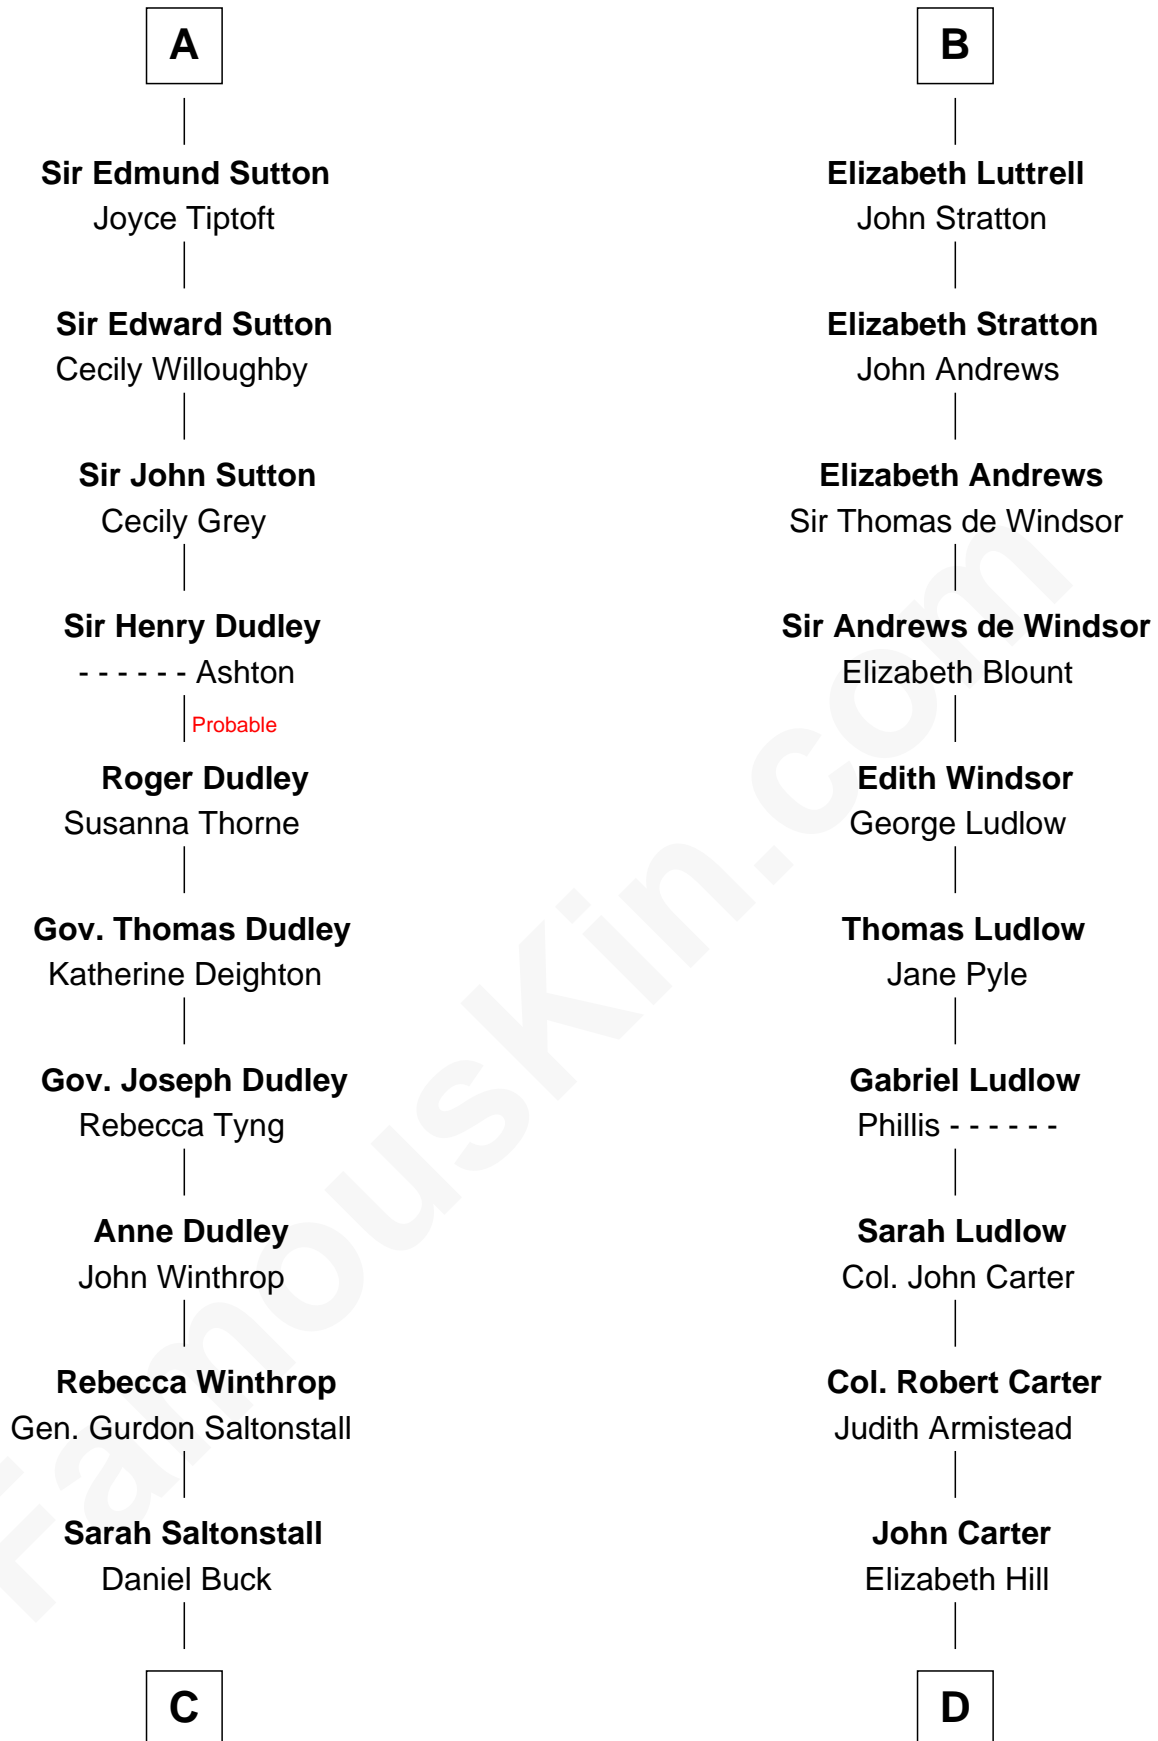

**FamousKin.com**  
**Relationship Chart of**  
**Louis Auchincloss**  
*Author*

19th cousin 2 times removed of  
**General Robert E. Lee**  
*Confederate Army - U.S. Civil War*

**C**

**Gurdon Buck**  
Susannah Mainwaring

**Elizabeth Buck**  
John Auchincloss

**John Winthrop Auchincloss**  
Joanna Hone Russell

**Joseph Howland Auchincloss**  
Priscilla Dixon Stanton

**Louis Auchincloss**  
*Author*

**D**

**Charles Carter**  
Anne Butler Moore