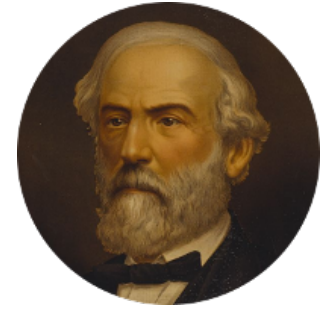

**FamousKin.com**  
**Relationship Chart of**  
**Louis Auchincloss**  
*Author*

19th cousin 2 times removed of  
**General Robert E. Lee**  
*Confederate Army - U.S. Civil War*

**C**

**Gurdon Buck**  
Susannah Mainwaring

**Elizabeth Buck**  
John Auchincloss

**John Winthrop Auchincloss**  
Joanna Hone Russell

**Joseph Howland Auchincloss**  
Priscilla Dixon Stanton

**Louis Auchincloss**  
*Author*

**D**

**Charles Carter**  
Anne Butler Moore