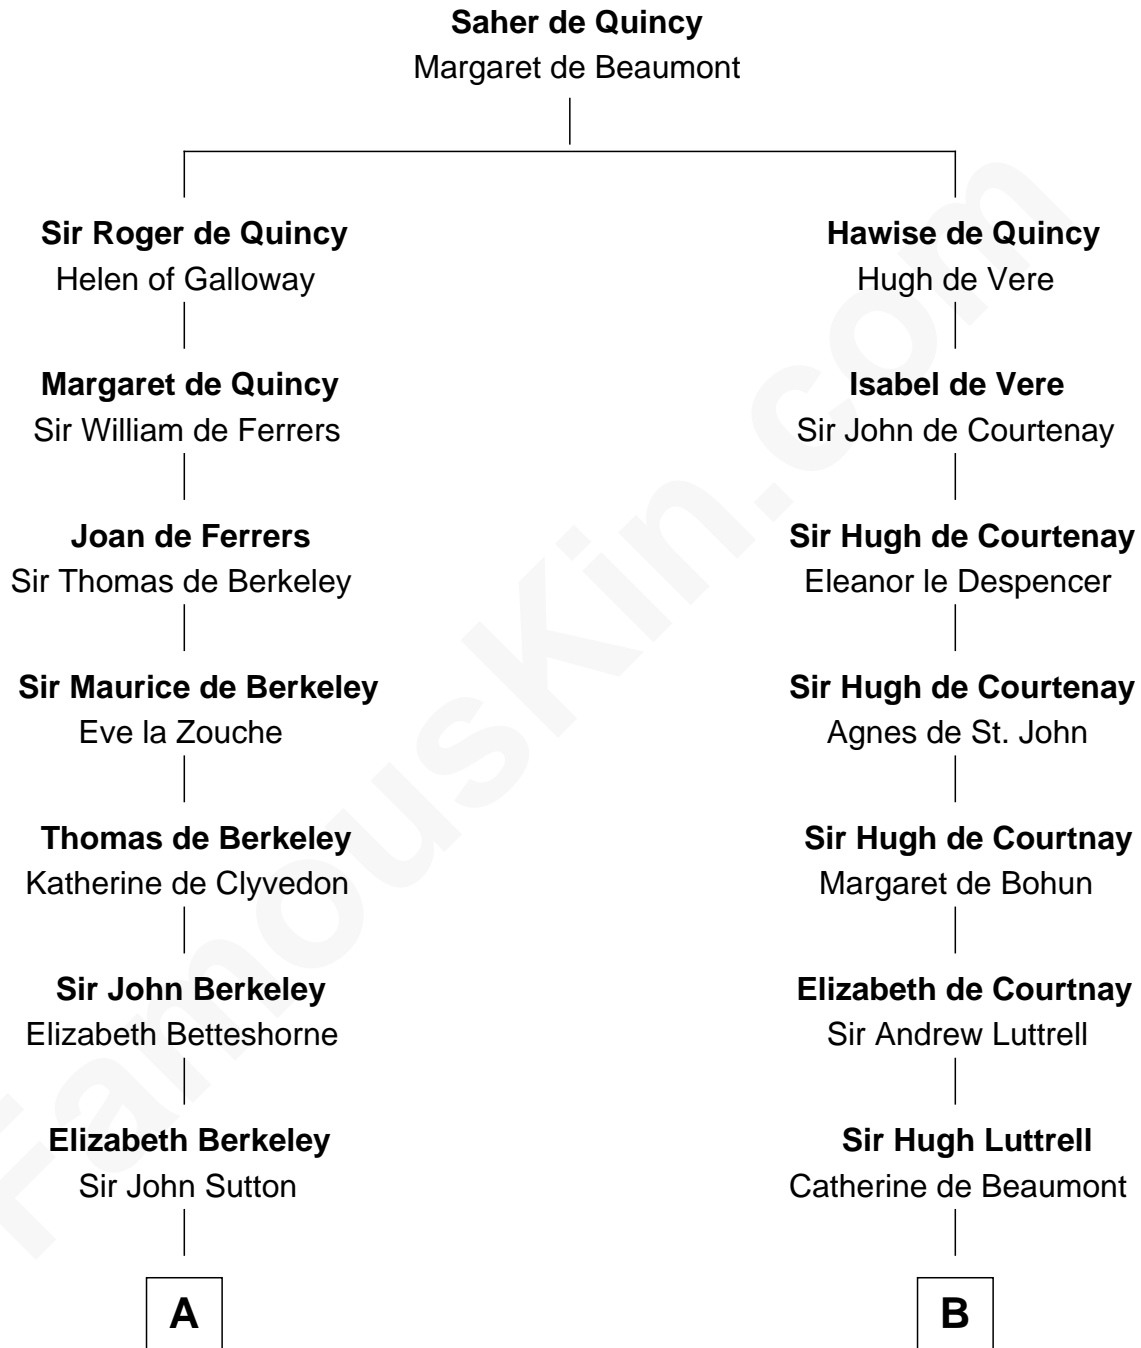

**FamousKin.com**  
**Relationship Chart of**  
**Louis Auchincloss**  
*Author*

19th cousin 2 times removed of  
**General Robert E. Lee**  
*Confederate Army - U.S. Civil War*

**C**

**Gurdon Buck**  
Susannah Mainwaring

**Elizabeth Buck**  
John Auchincloss

**John Winthrop Auchincloss**  
Joanna Hone Russell

**Joseph Howland Auchincloss**  
Priscilla Dixon Stanton

**Louis Auchincloss**  
*Author*

**D**

**Charles Carter**  
Anne Butler Moore