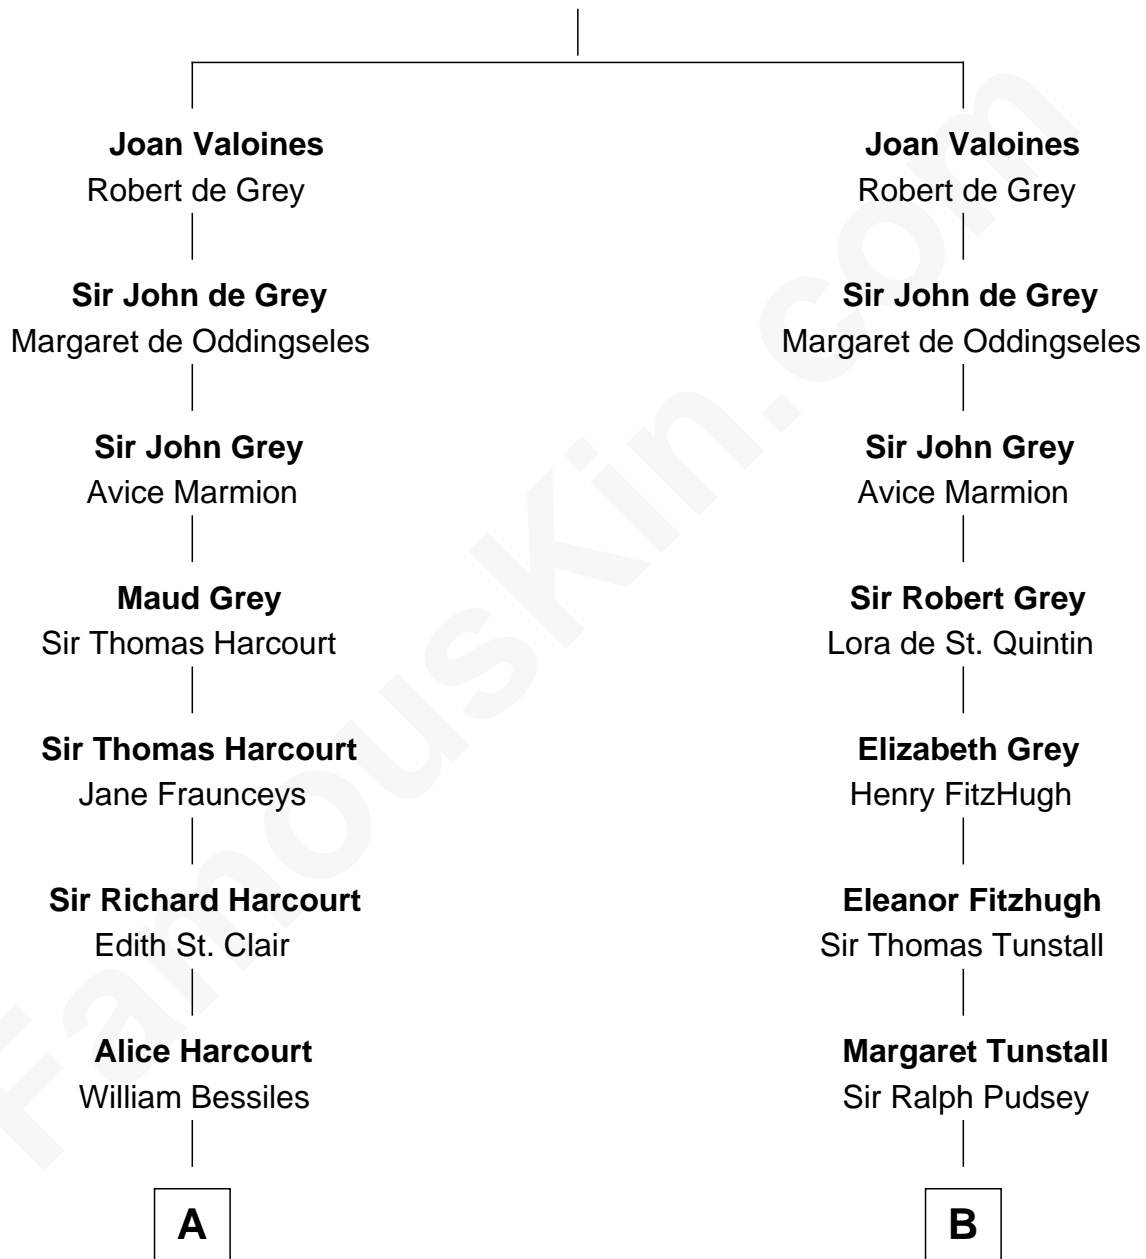

## Relationship Chart of

### Louis Auchincloss

Author

20th cousin of

### General Robert E. Lee

Confederate Army - U.S. Civil War

Thomas de Valoines

-----

**C**

**Elizabeth Buck**  
John Auchincloss

**John Winthrop Auchincloss**  
Joanna Hone Russell

**Joseph Howland Auchincloss**  
Priscilla Dixon Stanton