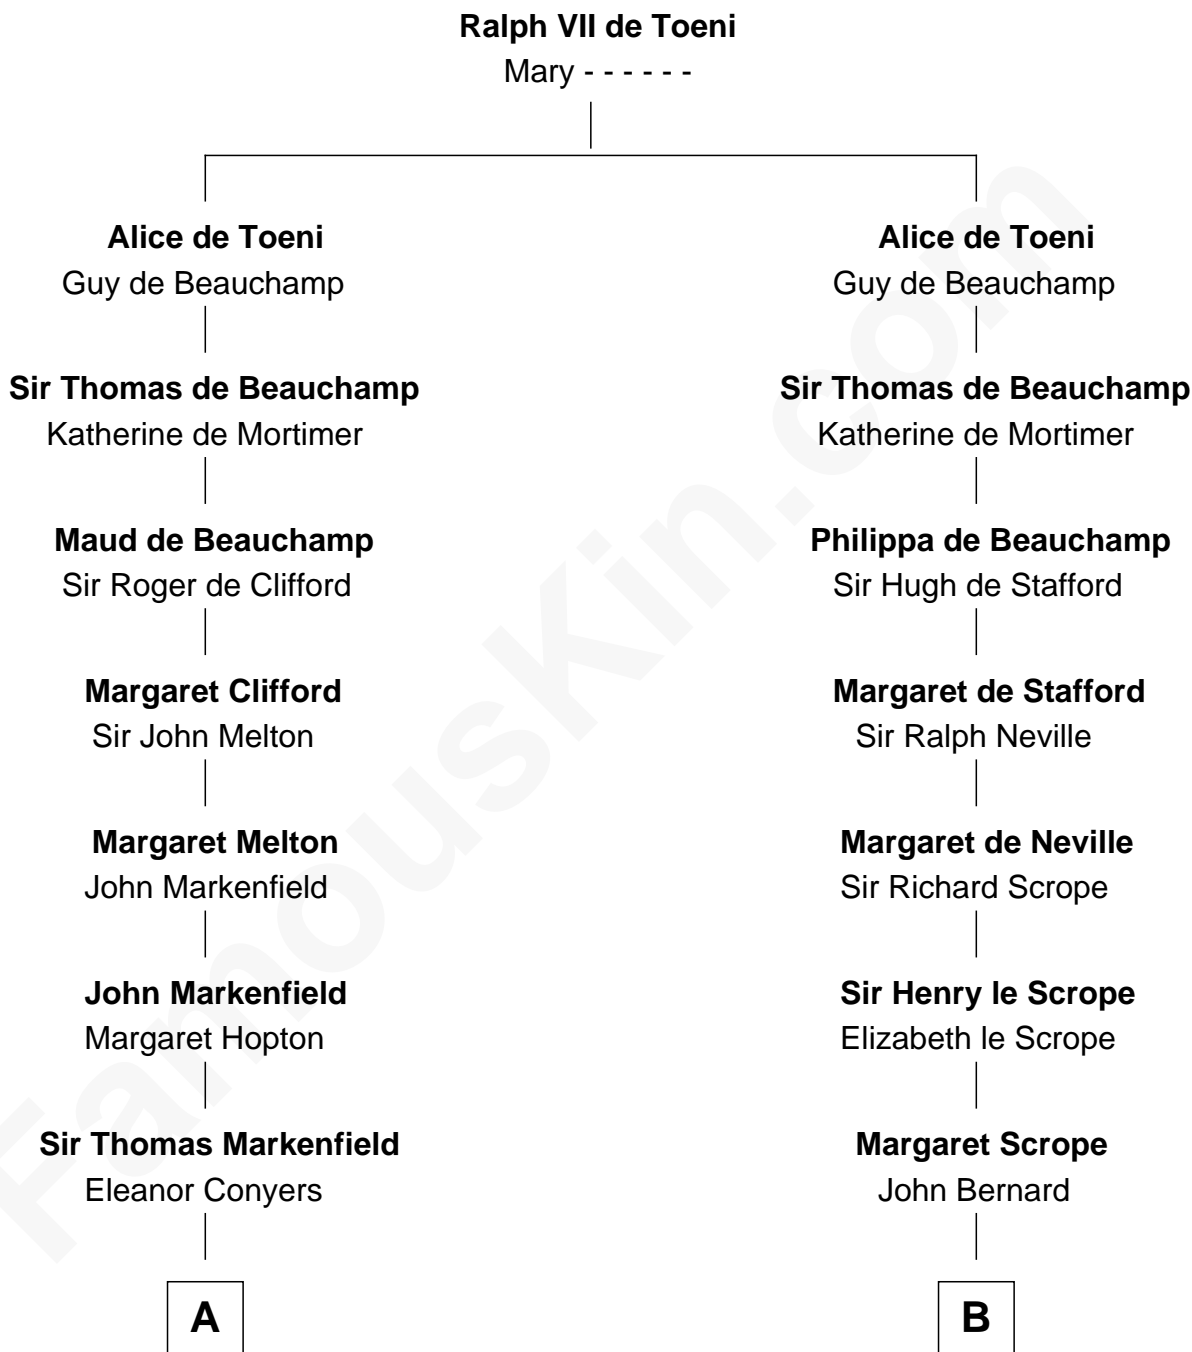

FamousKin.com
Relationship Chart of
Louis Auchincloss
Author

17th cousin 4 times removed of

General Robert E. Lee
Confederate Army - U.S. Civil War

C

Gurdon Buck

Susannah Mainwaring

Elizabeth Buck

John Auchincloss

John Winthrop Auchincloss

Joanna Hone Russell

Joseph Howland Auchincloss

Priscilla Dixon Stanton

Louis Auchincloss

Author

FamousKin.com