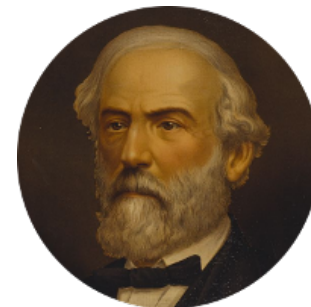

FamousKin.com
Relationship Chart of
Louis Auchincloss
Author

17th cousin 4 times removed of

General Robert E. Lee
Confederate Army - U.S. Civil War

C

Gurdon Buck

Susannah Mainwaring

Elizabeth Buck

John Auchincloss