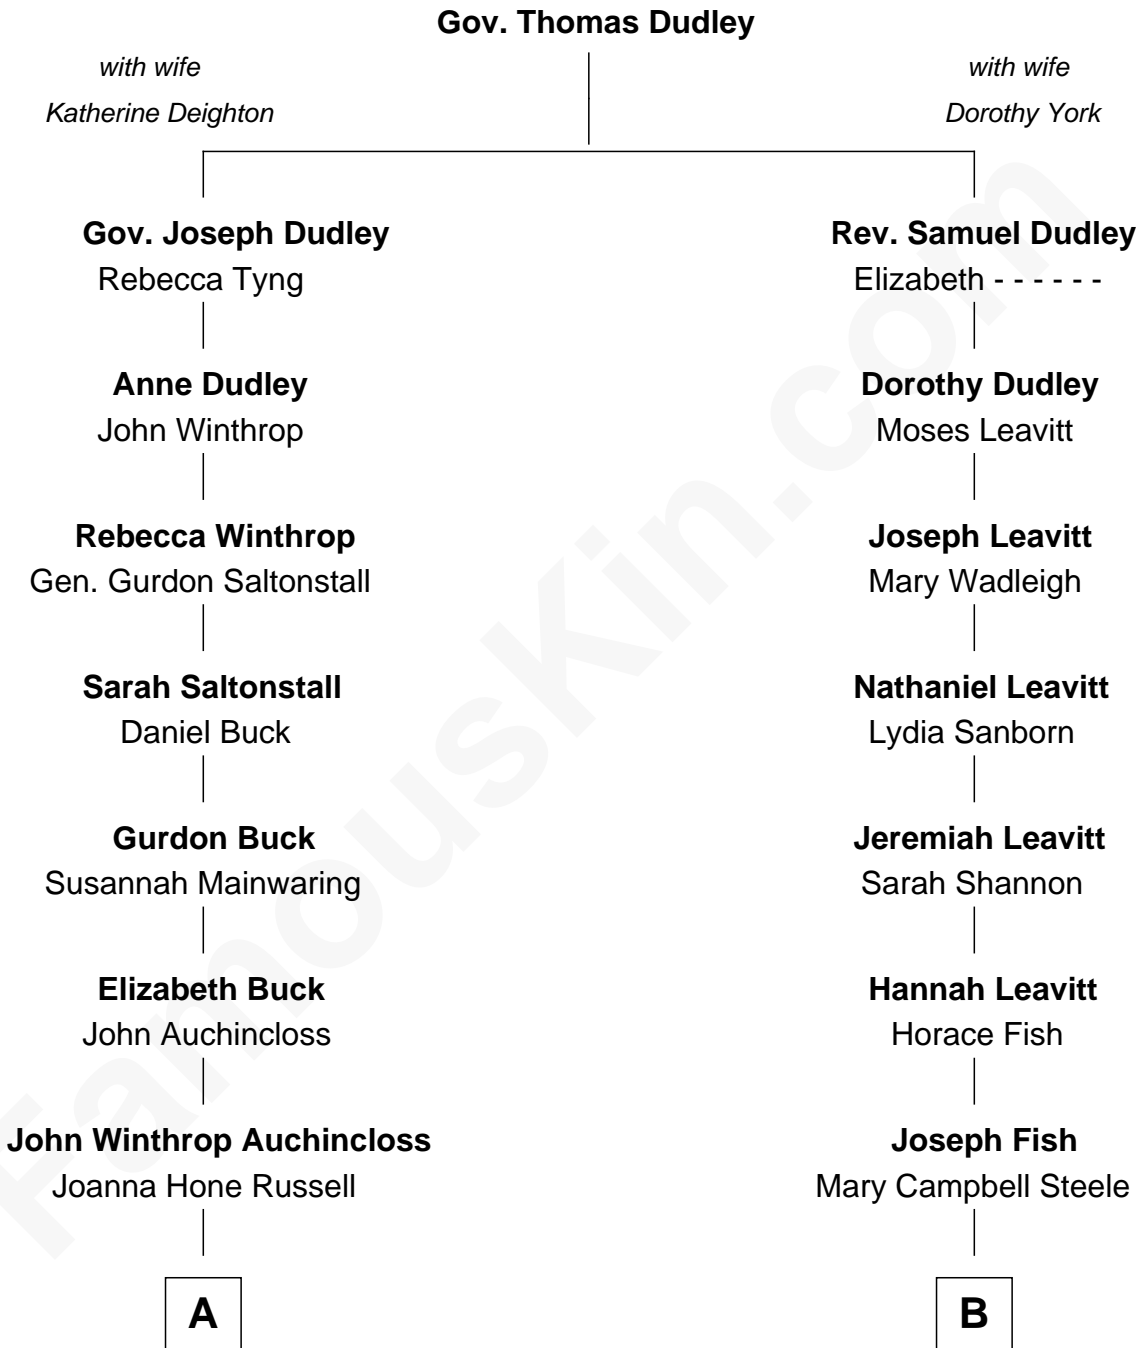

FamousKin.com
Relationship Chart of
Louis Auchincloss
Author

8th cousin 3 times removed of
Keri Russell
TV and Movie Actress

A

Joseph Howland Auchincloss

Priscilla Dixon Stanton

Louis Auchincloss

Author

B

John Lazelle Fish

Melvina Cheney

Karl Joseph Fish

Mary Emma McNeil

Emma Inez Fish

Kermit Sylvester Stephens

Stephanie Stephens

David Harold Russell

Keri Russell

TV and Movie Actress