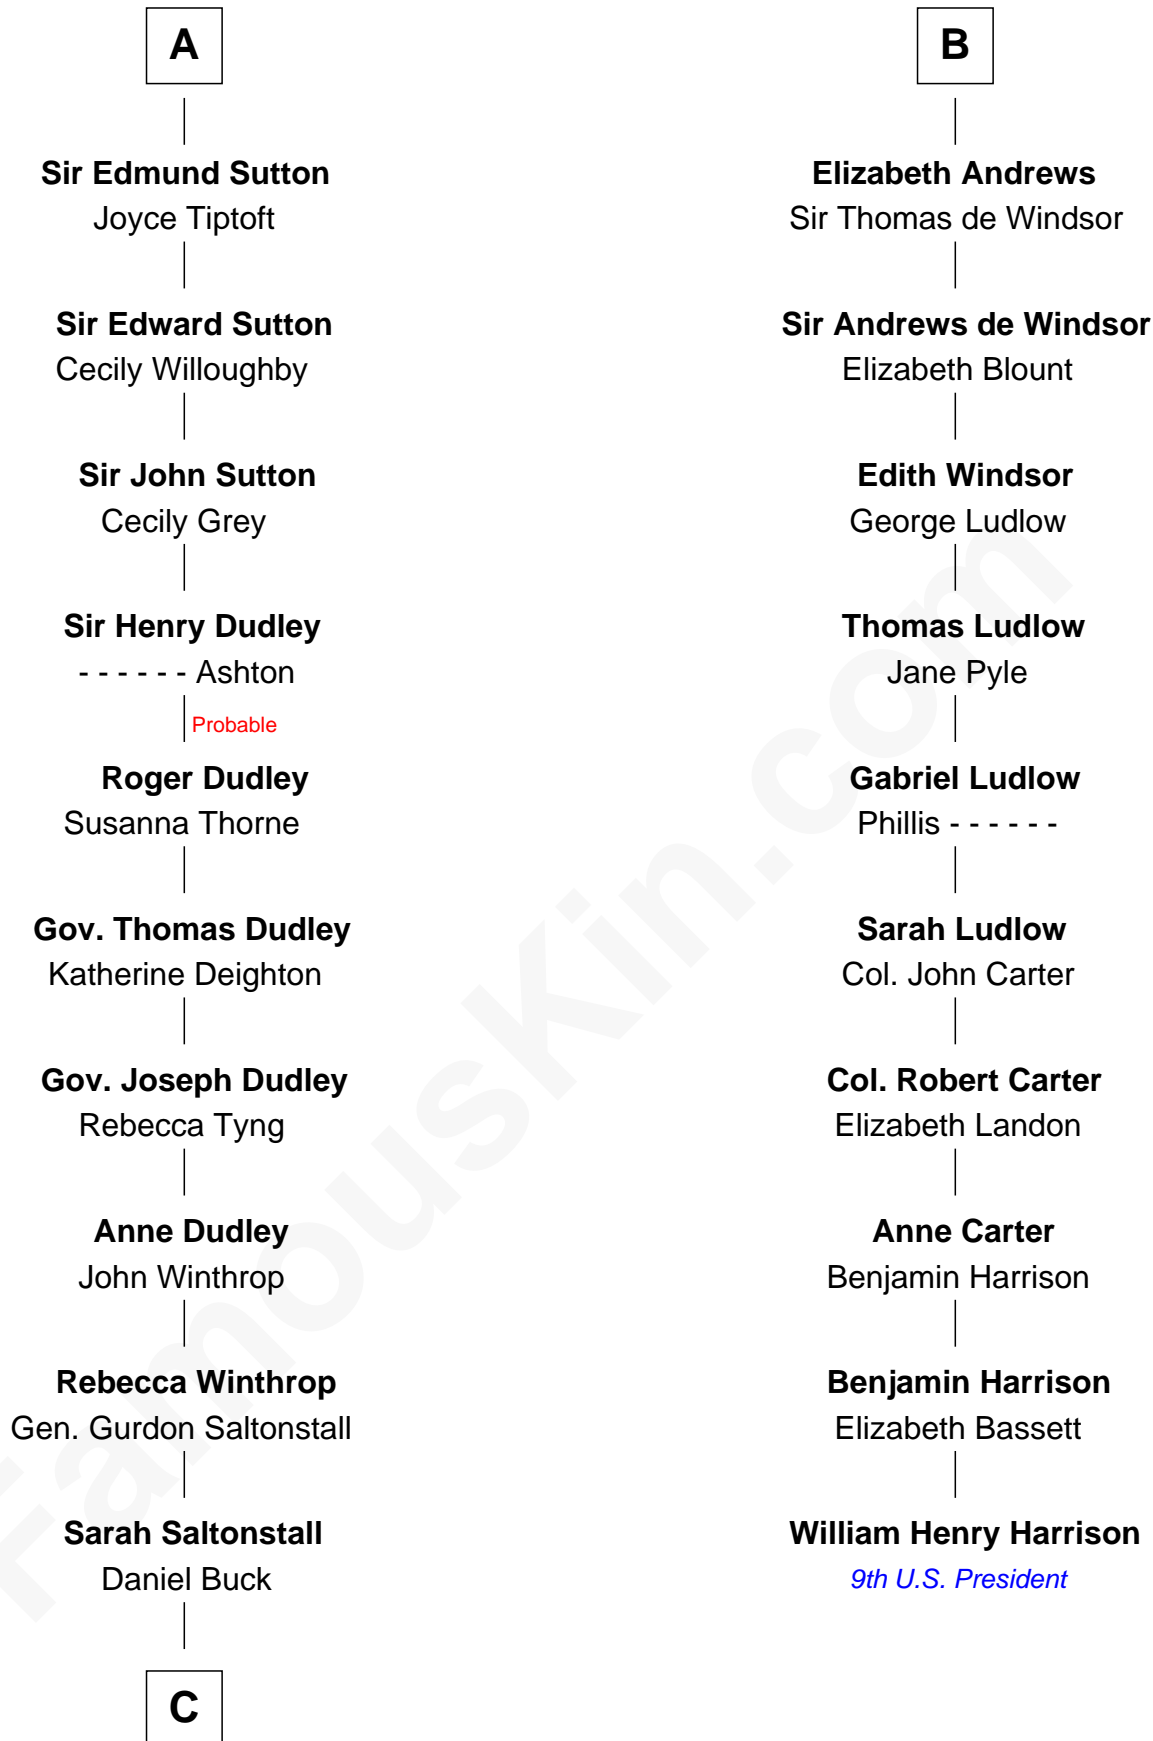

FamousKin.com
Relationship Chart of
Louis Auchincloss
Author

16th cousin 5 times removed of
William Henry Harrison
9th U.S. President

Sir Hugh le Despencer
 Aveline Basset

Sir Hugh le Despencer
 Isabella de Beauchamp

A

Eleanor le Despencer
 Sir Hugh de Courtenay

Sir Hugh de Courtenay
 Agnes de St. John

Sir Hugh de Courtenay
 Margaret de Bohun

Elizabeth de Courtenay
 Sir Andrew Luttrell

Sir Hugh Luttrell
 Catherine de Beaumont

Elizabeth Luttrell
 John Stratton

Elizabeth Stratton
 John Andrews

B

C

Gurdon Buck

Susannah Mainwaring

Elizabeth Buck

John Auchincloss