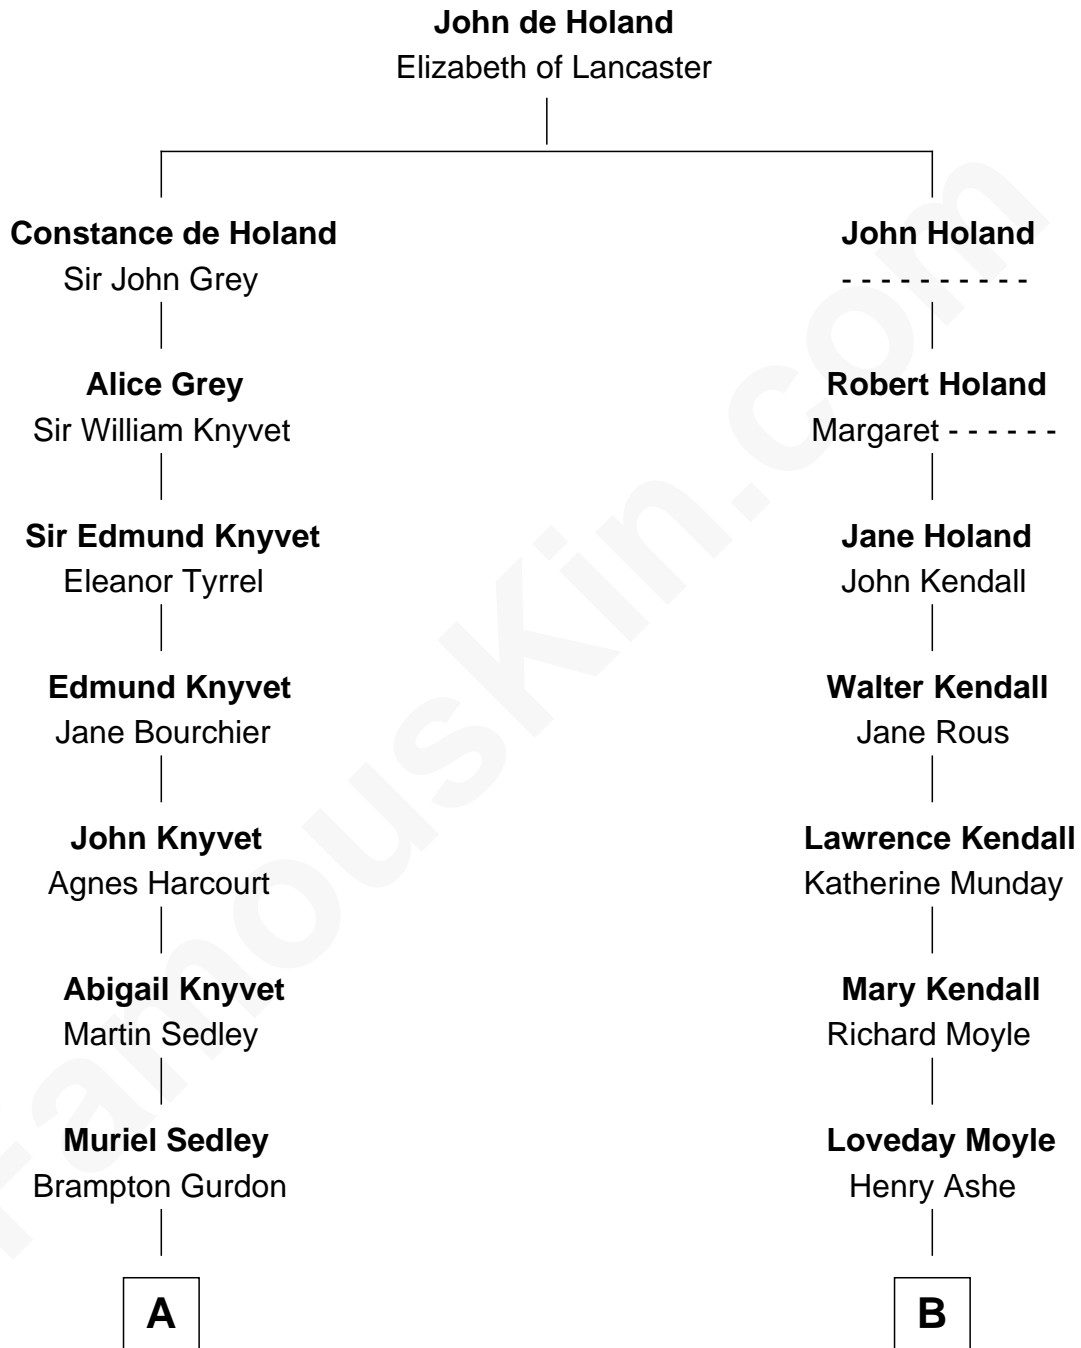

FamousKin.com

Relationship Chart of

Louis Auchincloss

Author

16th cousin 3 times removed of

Ed Helms

TV and Movie Actor

C

—
Frances Helen Jackson
Fitzgerald Sale Parker

—
Pamela Ann Parker
John A. Helms

—
Ed Helms
TV and Movie Actor

FamousKin.com