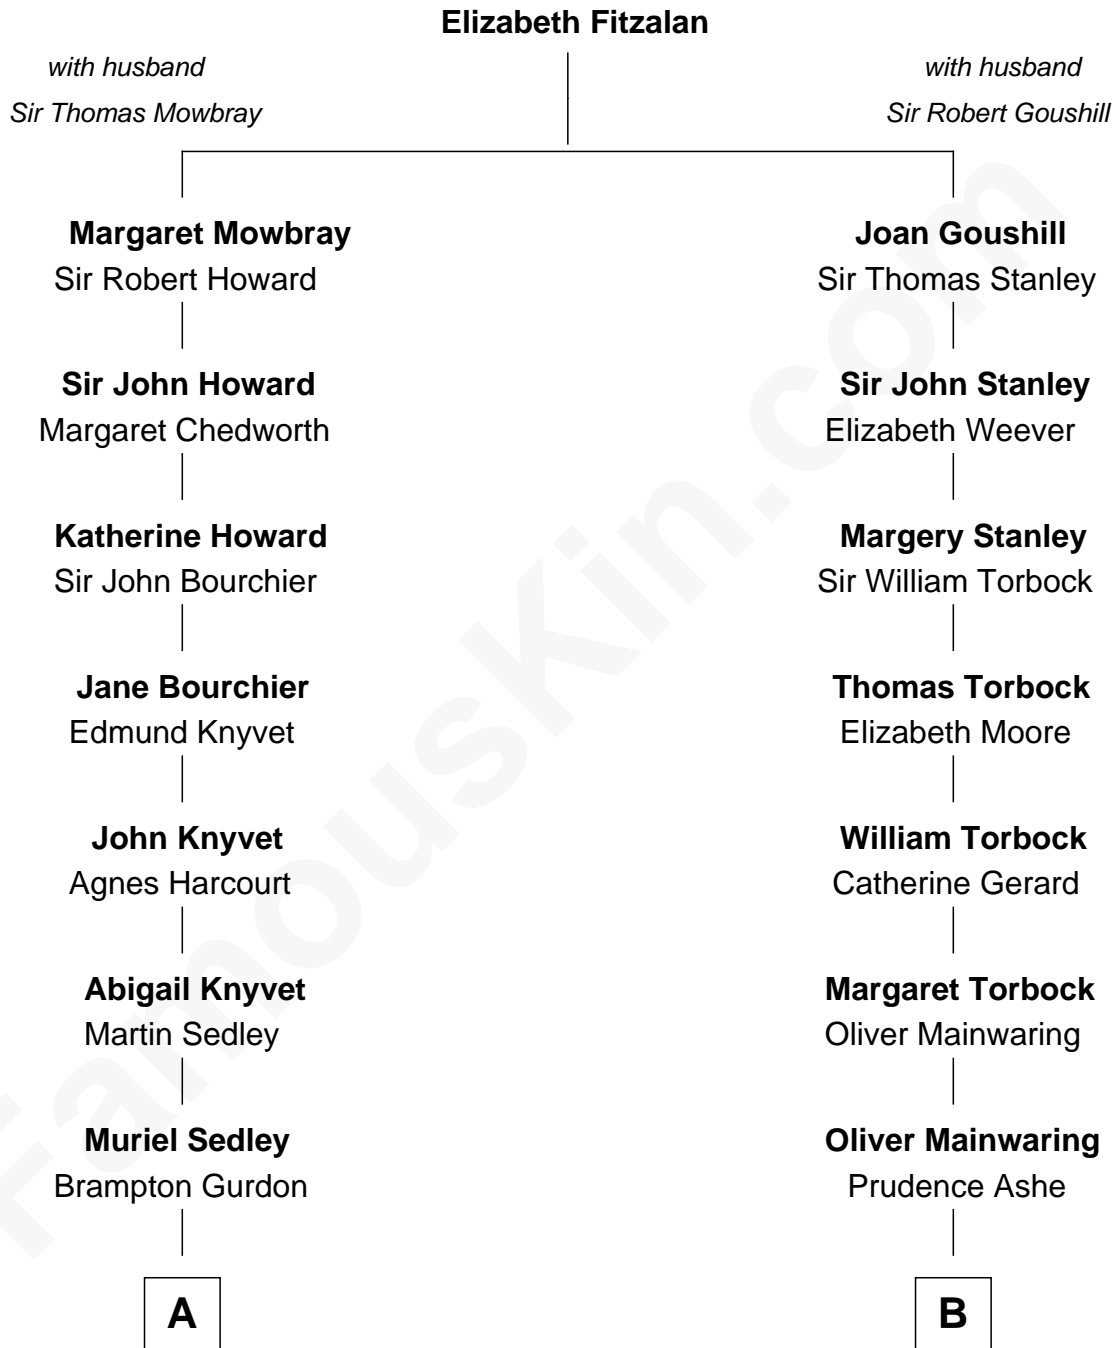

FamousKin.com

Relationship Chart of

Louis Auchincloss

Author

16th cousin 2 times removed of

Ed Helms
TV and Movie Actor

C

Pamela Ann Parker