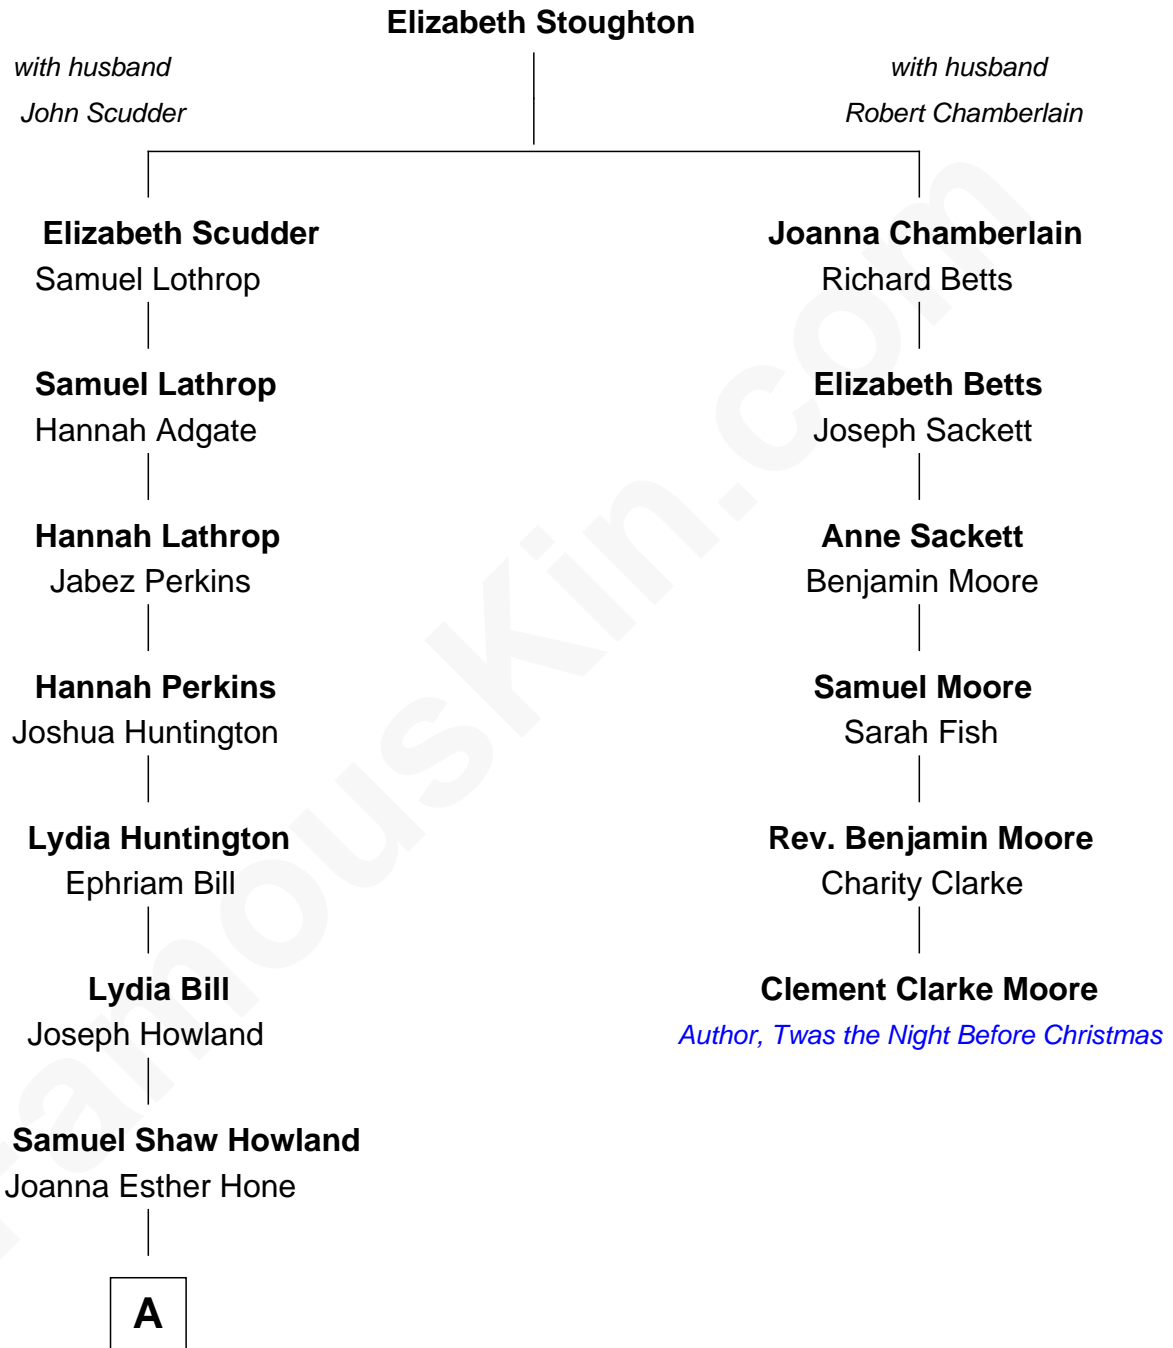

**FamousKin.com**  
**Relationship Chart of**  
**Louis Auchincloss**  
*Author*

5th cousin 5 times removed of

**Clement Clarke Moore**  
*Author of "Twas the Night Before Christmas"*

**A**

—  
**Caroline Howland**  
Charles Handy Russell

—  
**Joanna Hone Russell**  
John Winthrop Auchincloss

—  
**Joseph Howland Auchincloss**  
Priscilla Dixon Stanton

—  
**Louis Auchincloss**  
*Author*

FamousKin.com