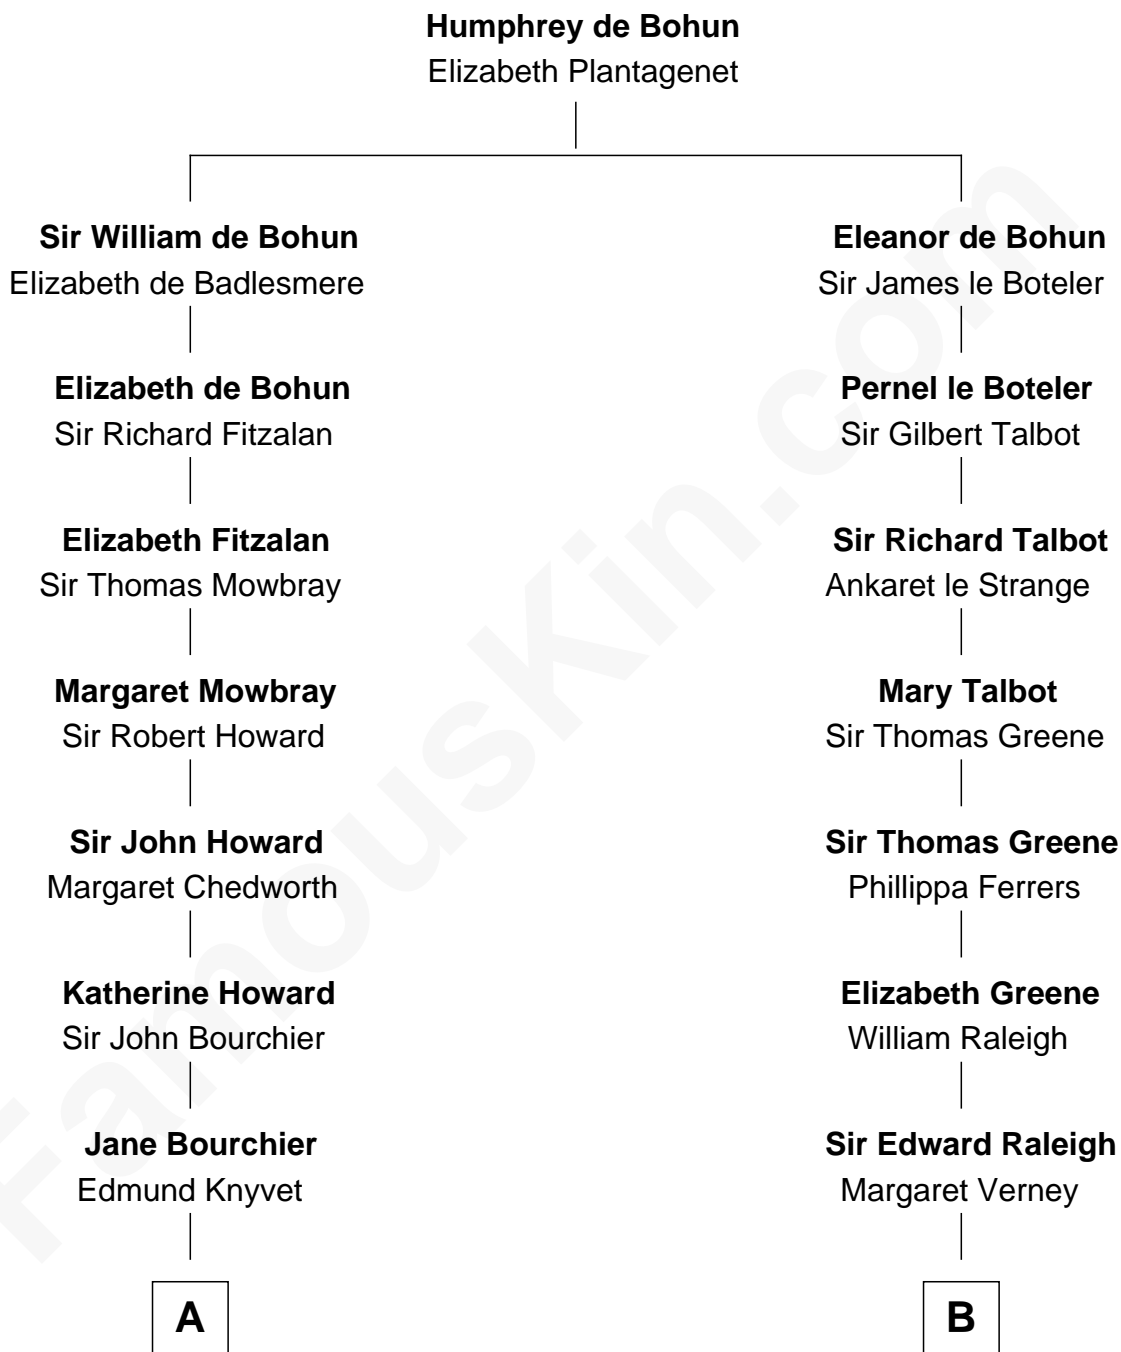

FamousKin.com

Relationship Chart of

Louis Auchincloss

Author

18th cousin 1 time removed of

Joseph Wharton

Founder of the Wharton School of Business

FamousKin.com