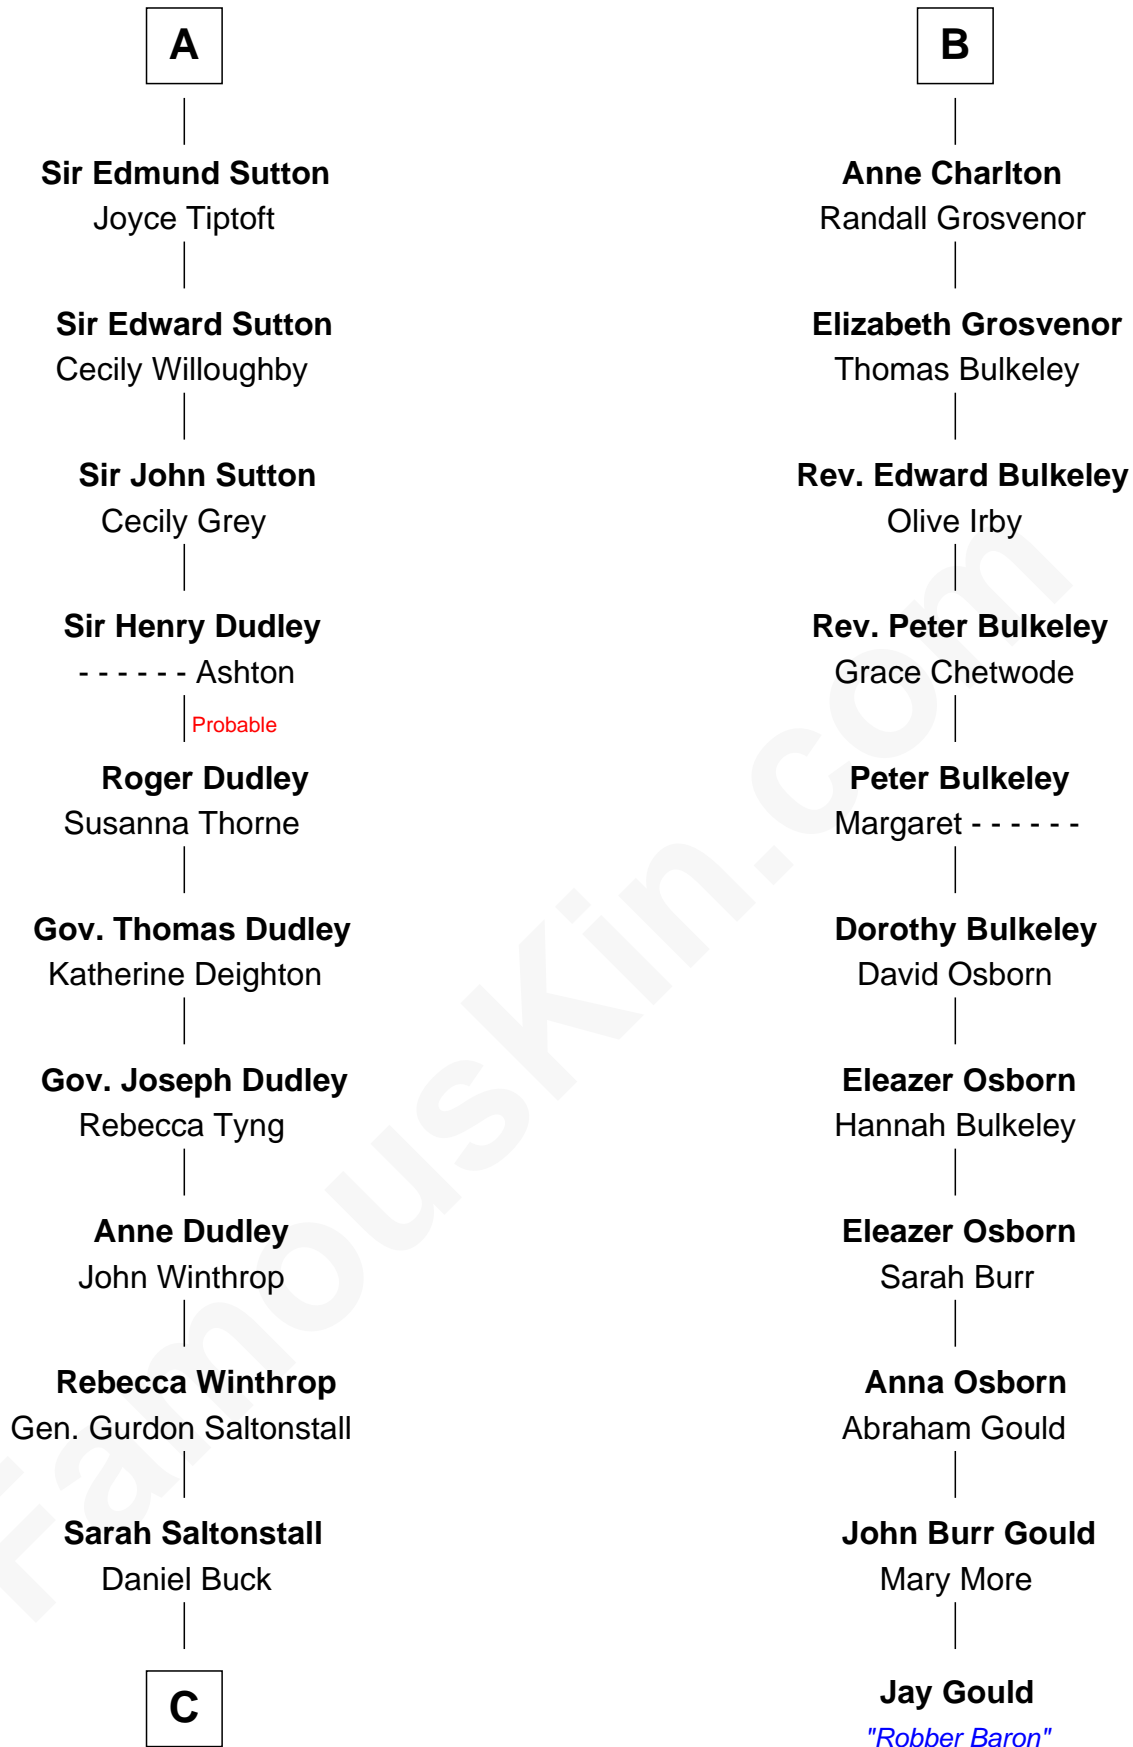

FamousKin.com
Relationship Chart of
Louis Auchincloss
Author

17th cousin 4 times removed of
Jay Gould
American Railroad "Robber Baron"

C

—
Gurdon Buck

Susannah Mainwaring

—
Elizabeth Buck

John Auchincloss

—
John Winthrop Auchincloss

Joanna Hone Russell

—
Joseph Howland Auchincloss

Priscilla Dixon Stanton

—
Louis Auchincloss

Author