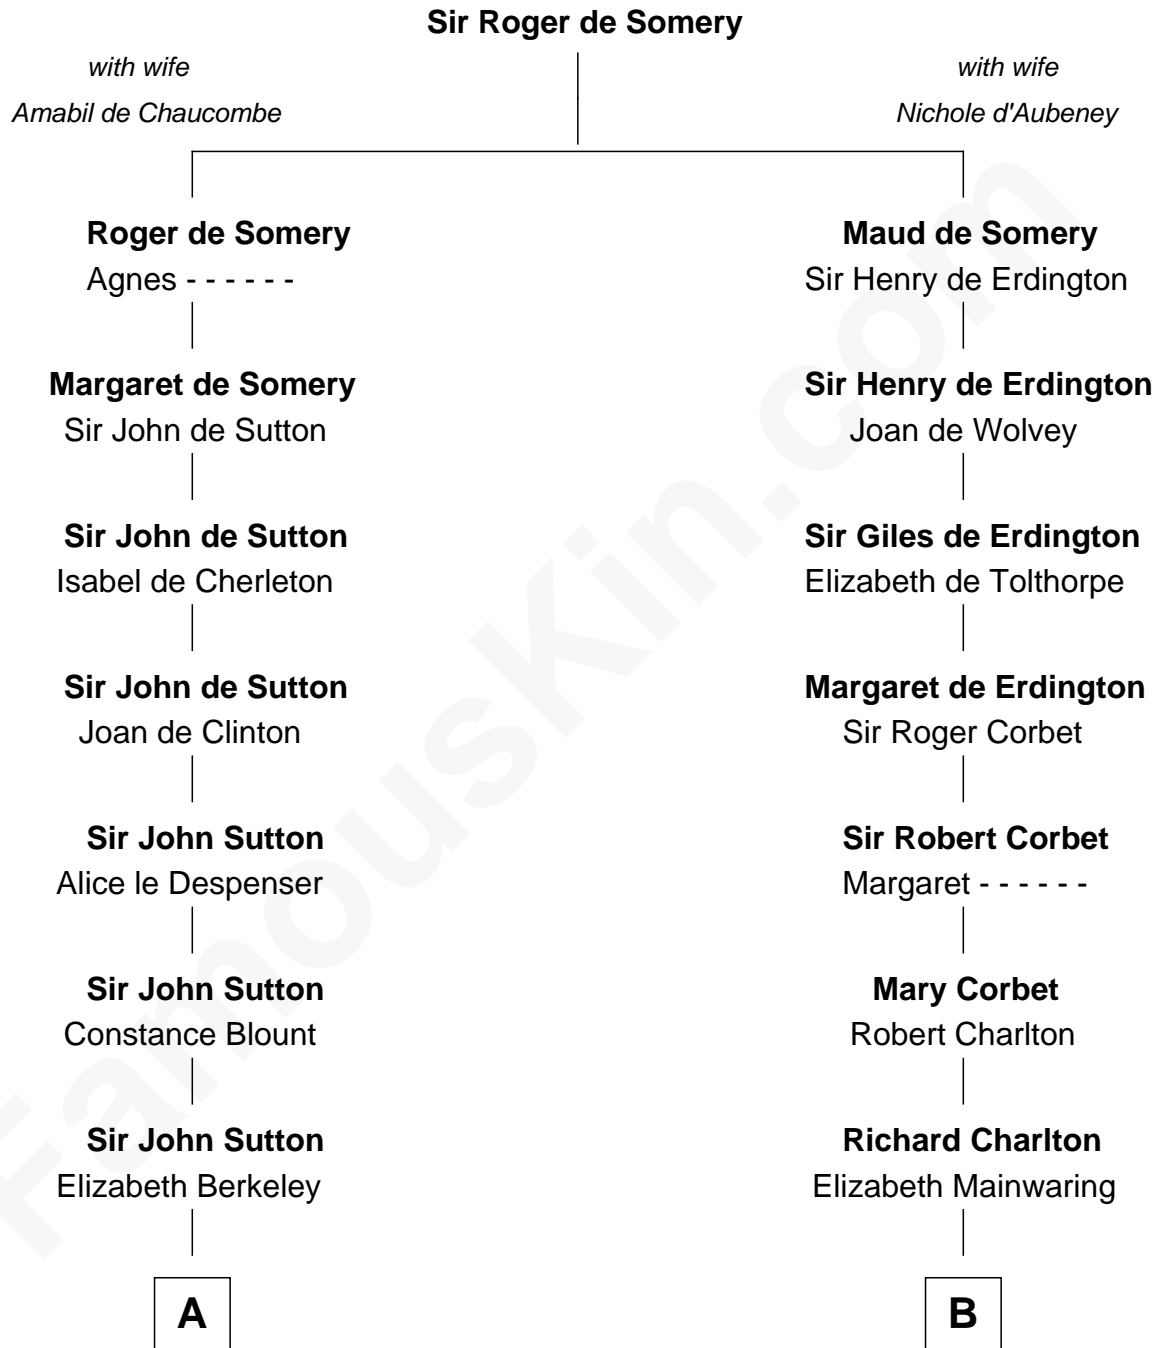

FamousKin.com
Relationship Chart of
Louis Auchincloss
Author

17th cousin 4 times removed of
Jay Gould
American Railroad "Robber Baron"

C

—
Gurdon Buck

Susannah Mainwaring

—
Elizabeth Buck

John Auchincloss

—
John Winthrop Auchincloss

Joanna Hone Russell

—
Joseph Howland Auchincloss

Priscilla Dixon Stanton

—
Louis Auchincloss

Author