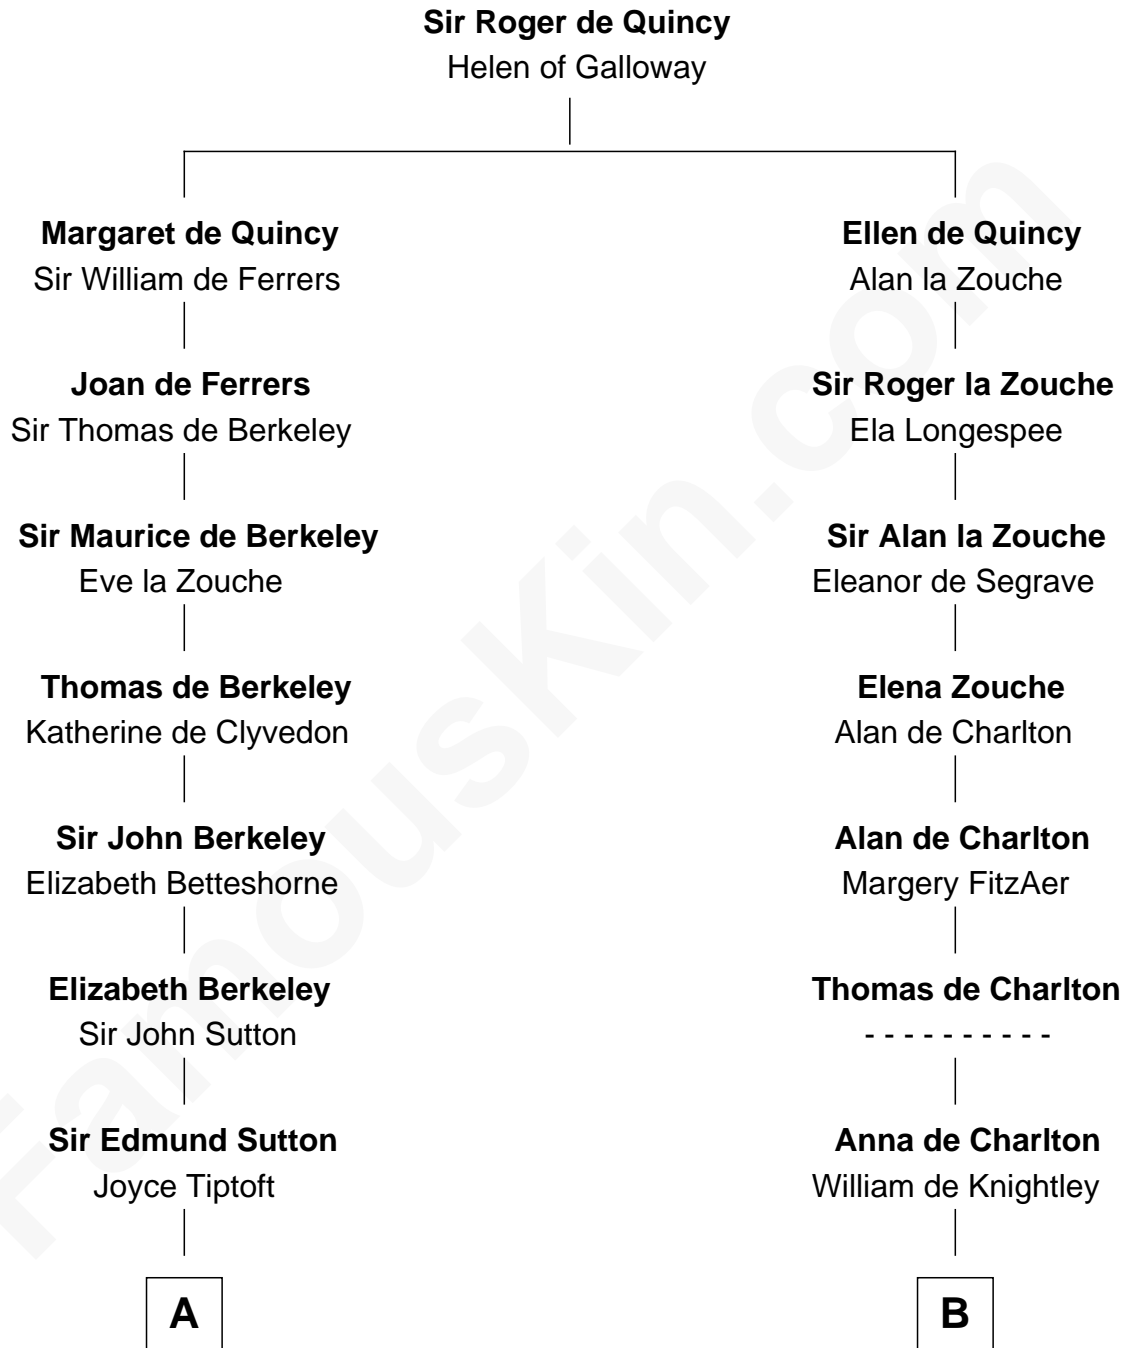

FamousKin.com Relationship Chart of

Louis Auchincloss

Author

20th cousin of

Jay Gould

American Railroad "Robber Baron"

FamousKin.com