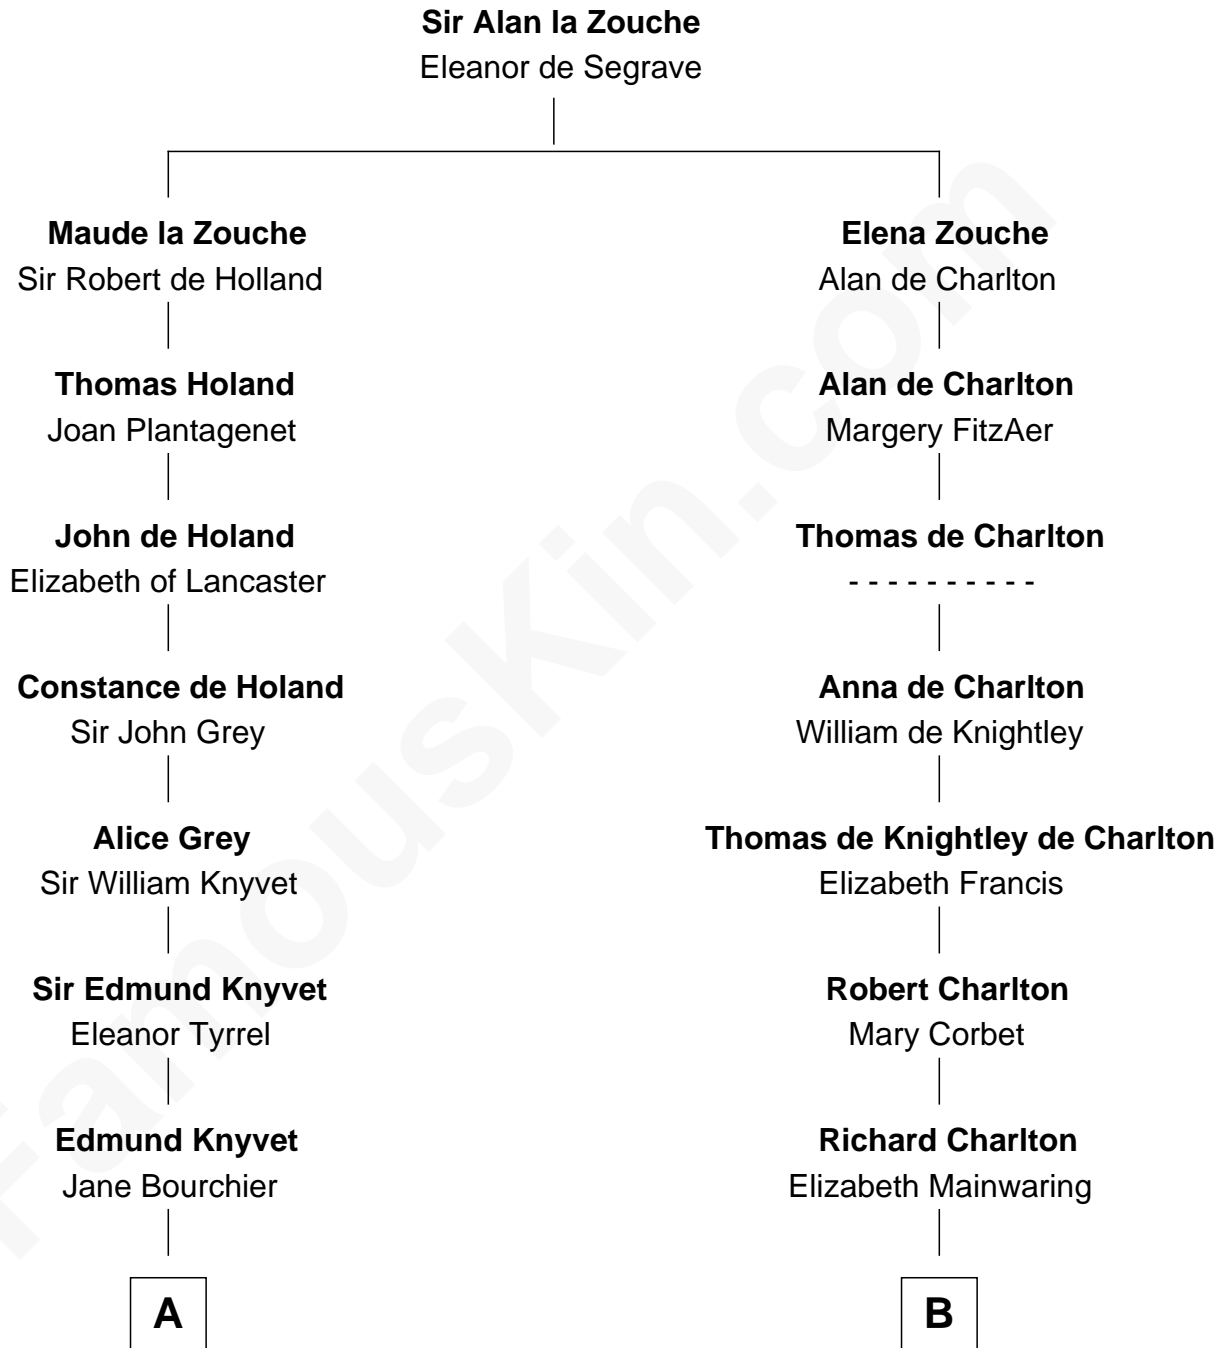

## Relationship Chart of

### Louis Auchincloss

Author

17th cousin 2 times removed of

### Jay Gould

American Railroad "Robber Baron"

**C**

—  
**John Winthrop Auchincloss**

Joanna Hone Russell

—  
**Joseph Howland Auchincloss**

Priscilla Dixon Stanton

—  
**Louis Auchincloss**