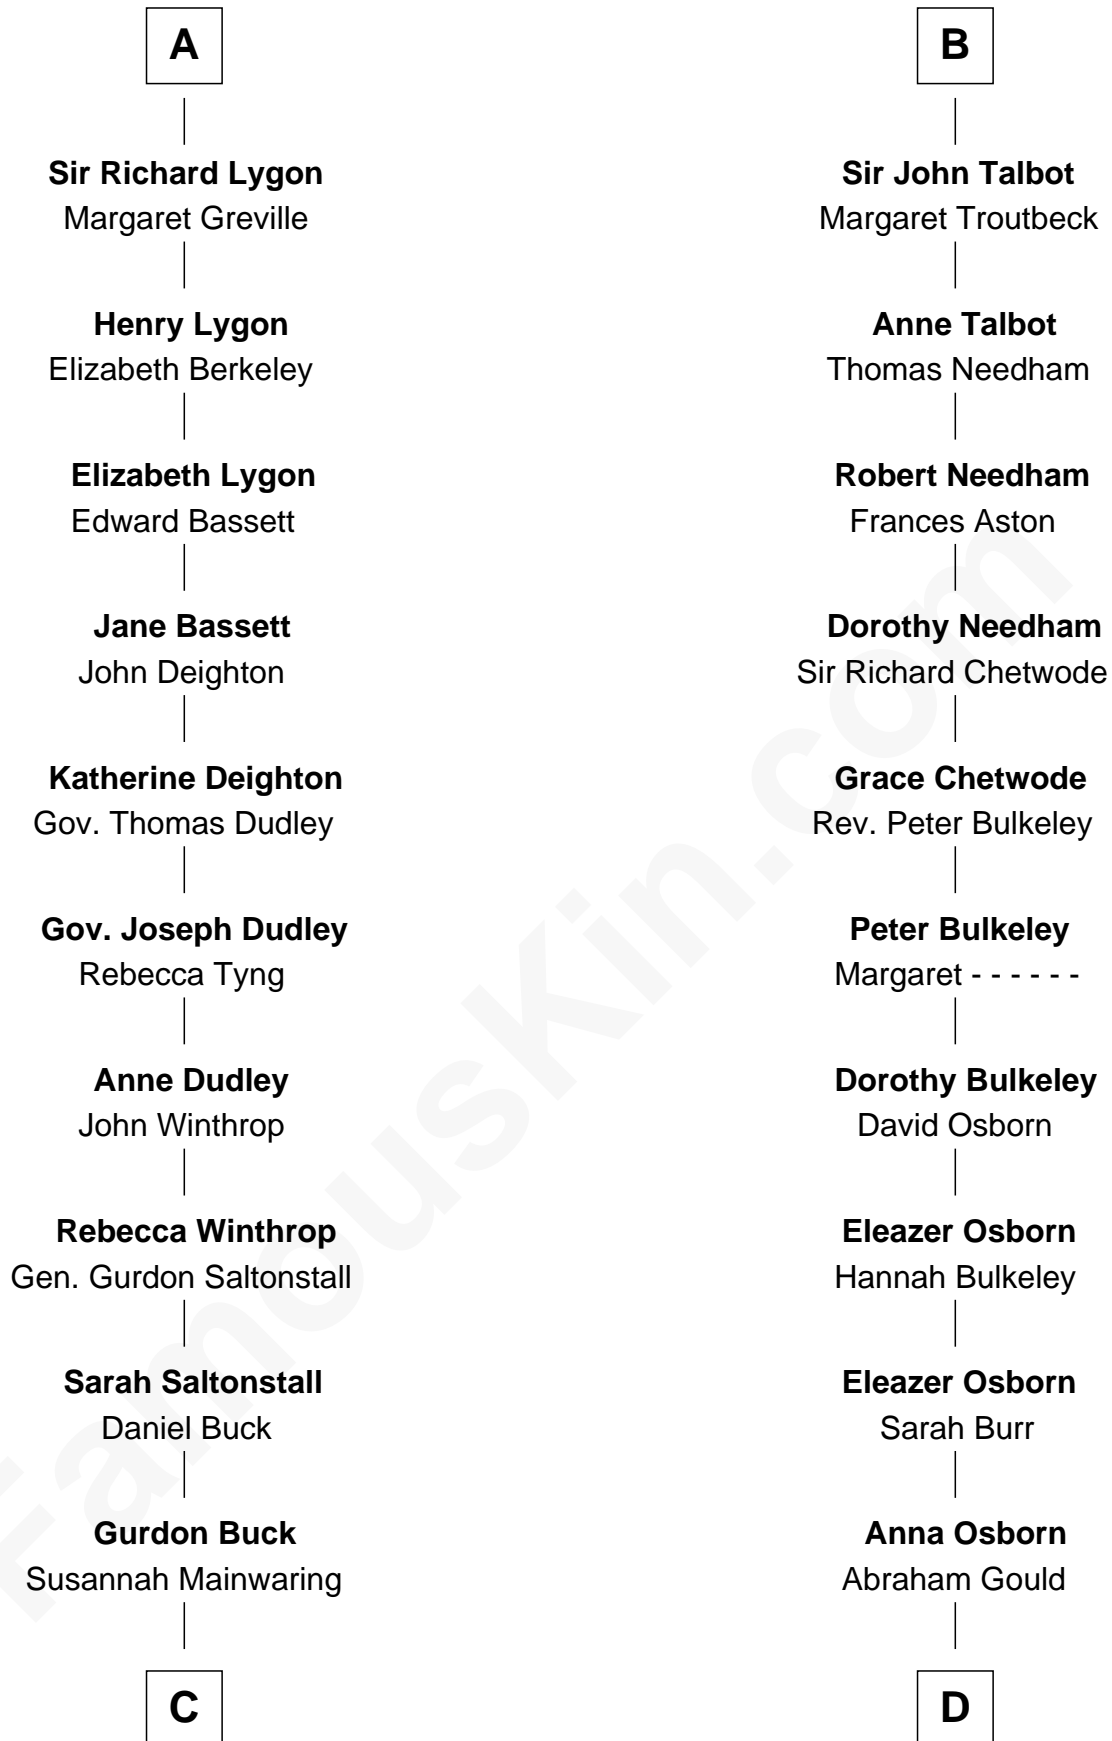

FamousKin.com
Relationship Chart of
Louis Auchincloss
Author

18th cousin 2 times removed of
Jay Gould
American Railroad "Robber Baron"

FamousKin.com