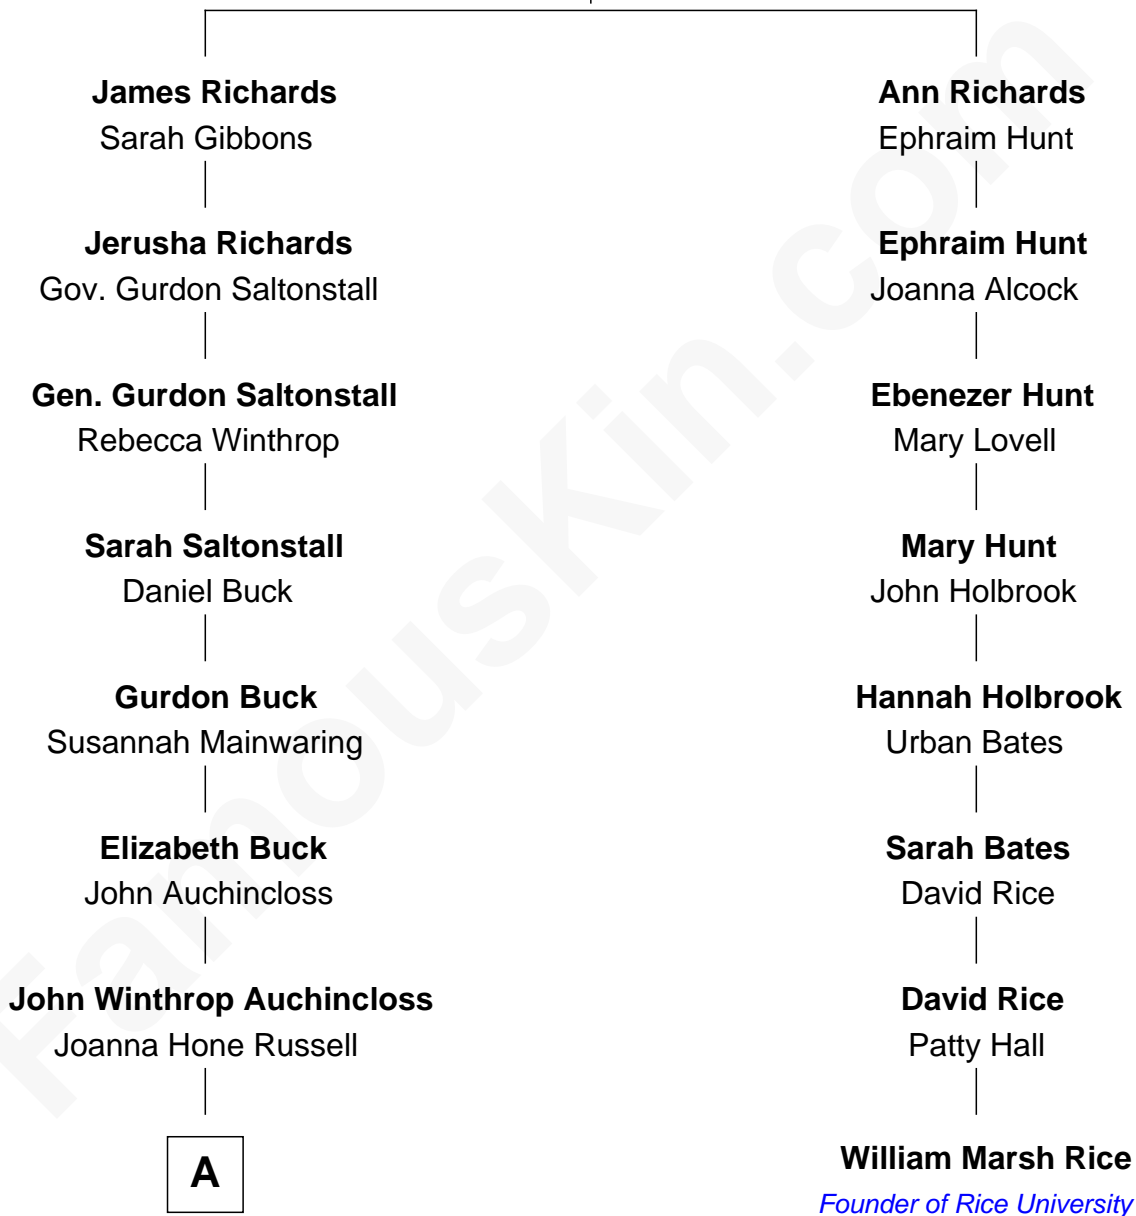

**FamousKin.com**  
**Relationship Chart of**  
**Louis Auchincloss**  
*Author*

7th cousin 1 time removed of  
**William Marsh Rice**  
*Founder of Rice University*

**Thomas Richards**  
 Welthian - - - - -

A

Joseph Howland Auchincloss

Priscilla Dixon Stanton

Louis Auchincloss

*Author*

FamousKin.com