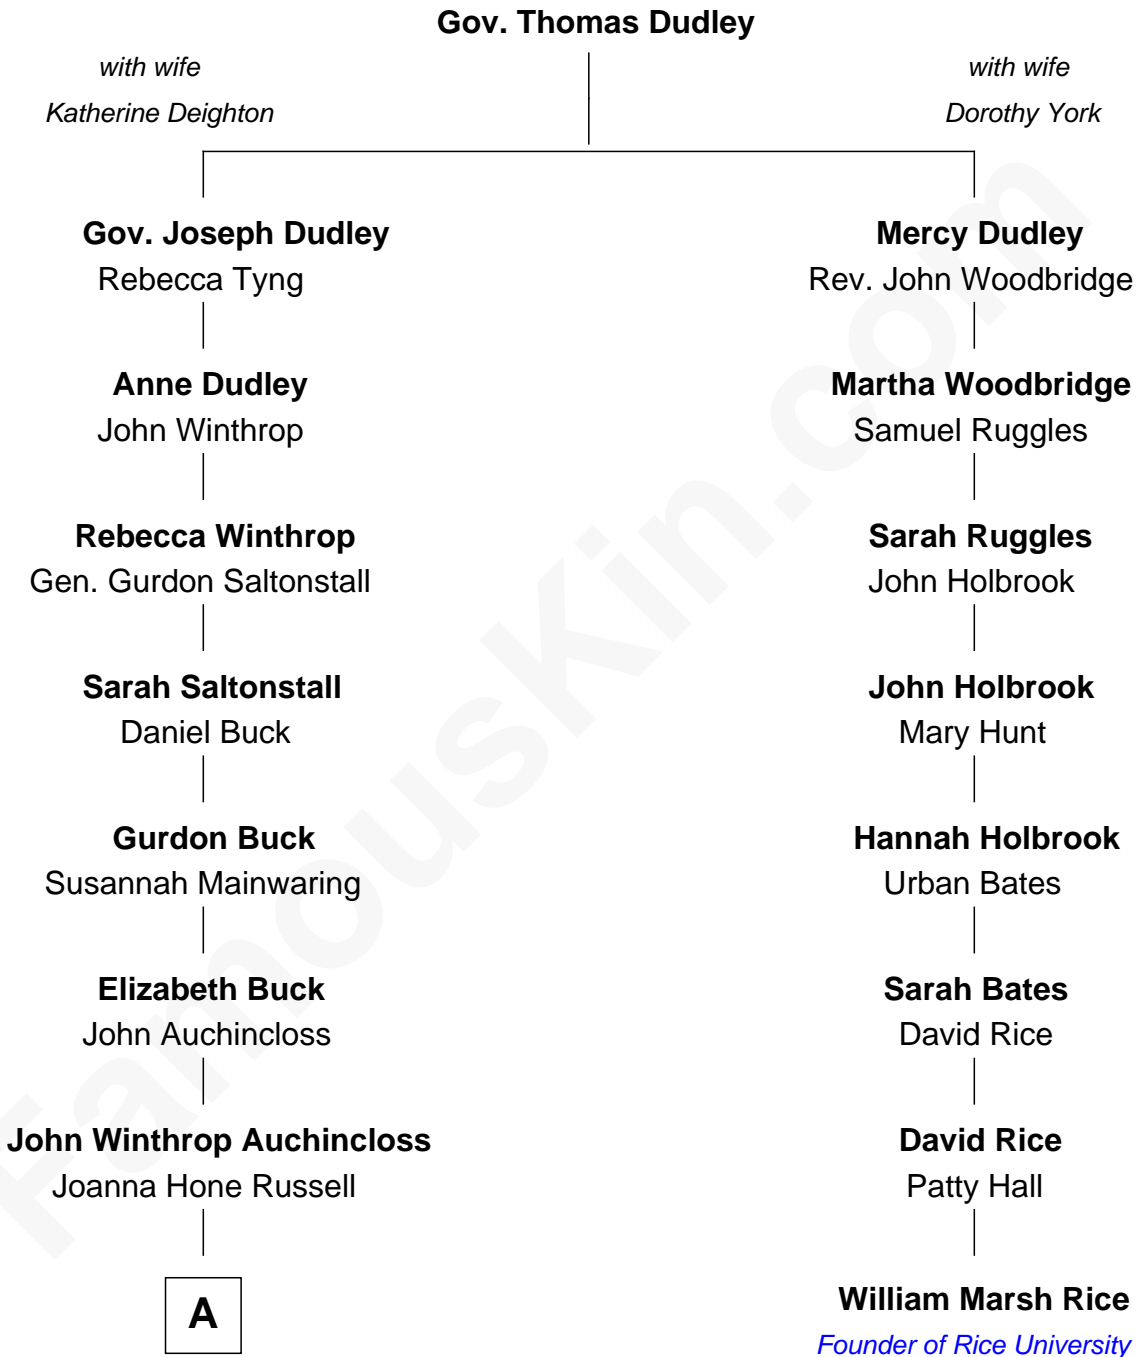

FamousKin.com
Relationship Chart of
Louis Auchincloss
Author

7th cousin 1 time removed of
William Marsh Rice
Founder of Rice University

A

Joseph Howland Auchincloss

Priscilla Dixon Stanton

Louis Auchincloss

Author

FamousKin.com