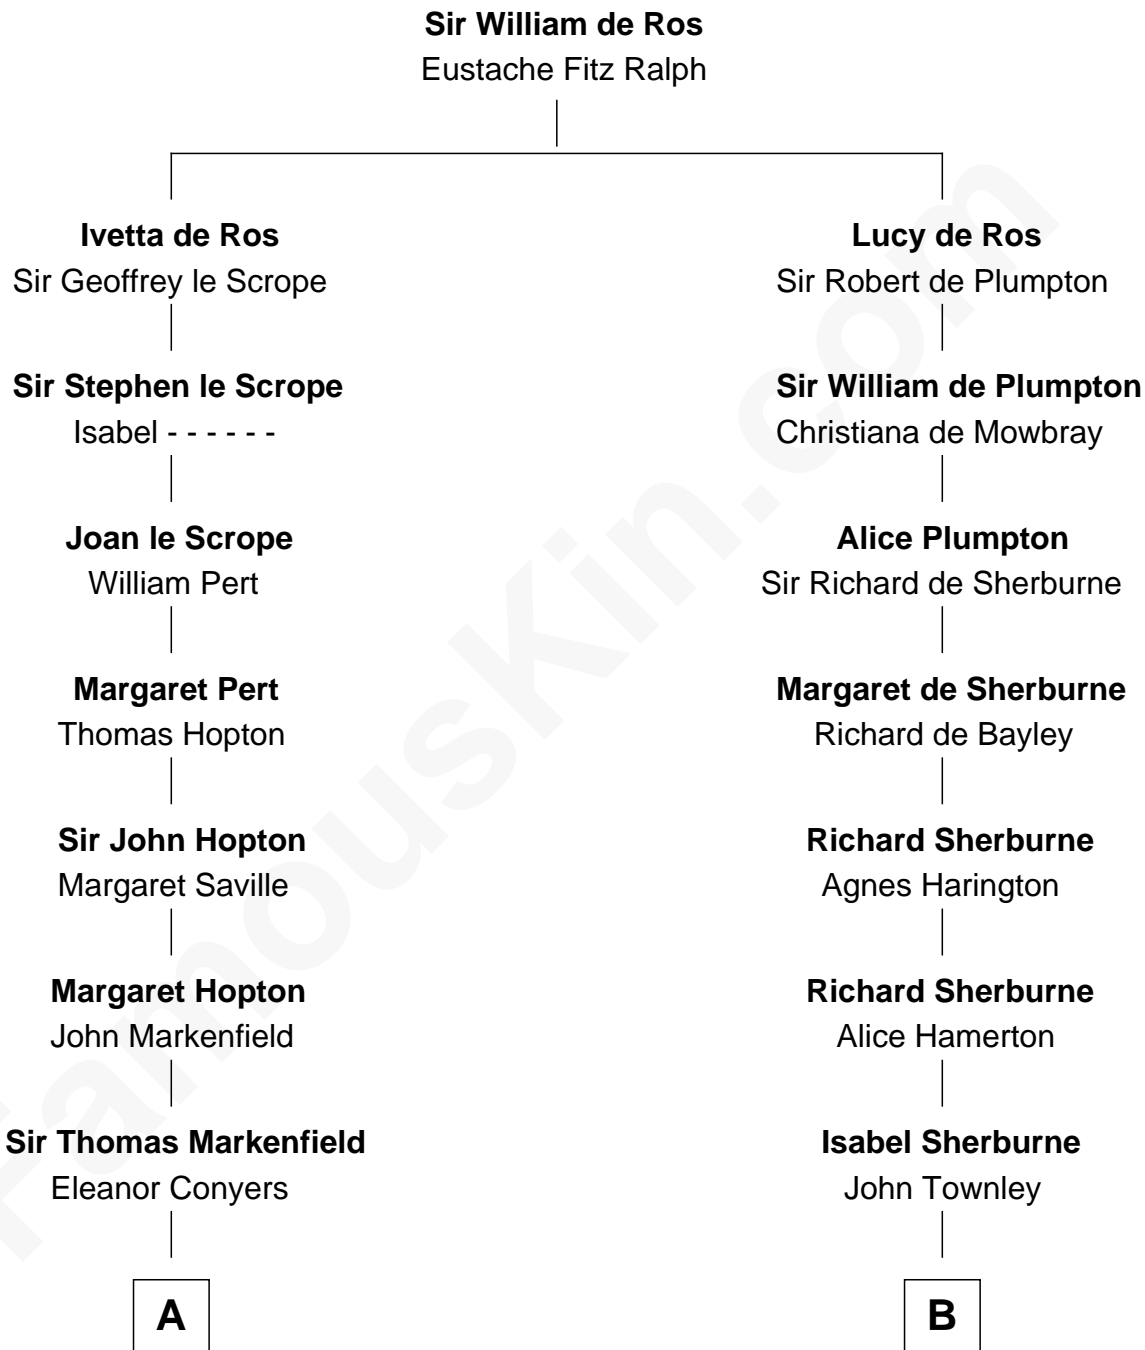

FamousKin.com

Relationship Chart of

Louis Auchincloss

Author

21st cousin of

General George C. Marshall

Author of "The Marshall Plan"

C

Gurdon Buck
Susannah Mainwaring

Elizabeth Buck
John Auchincloss

John Winthrop Auchincloss
Joanna Hone Russell

Joseph Howland Auchincloss
Priscilla Dixon Stanton

Louis Auchincloss
Author

D

Nicholas Taliaferro
Ann Champe Taliaferro

Matilda Battaile Taliaferro
Martin Marshall

William Champe Marshall
Susan Myers

George Catlett Marshall
Laura Emily Bradford

General George C. Marshall
U.S. Army - World War II