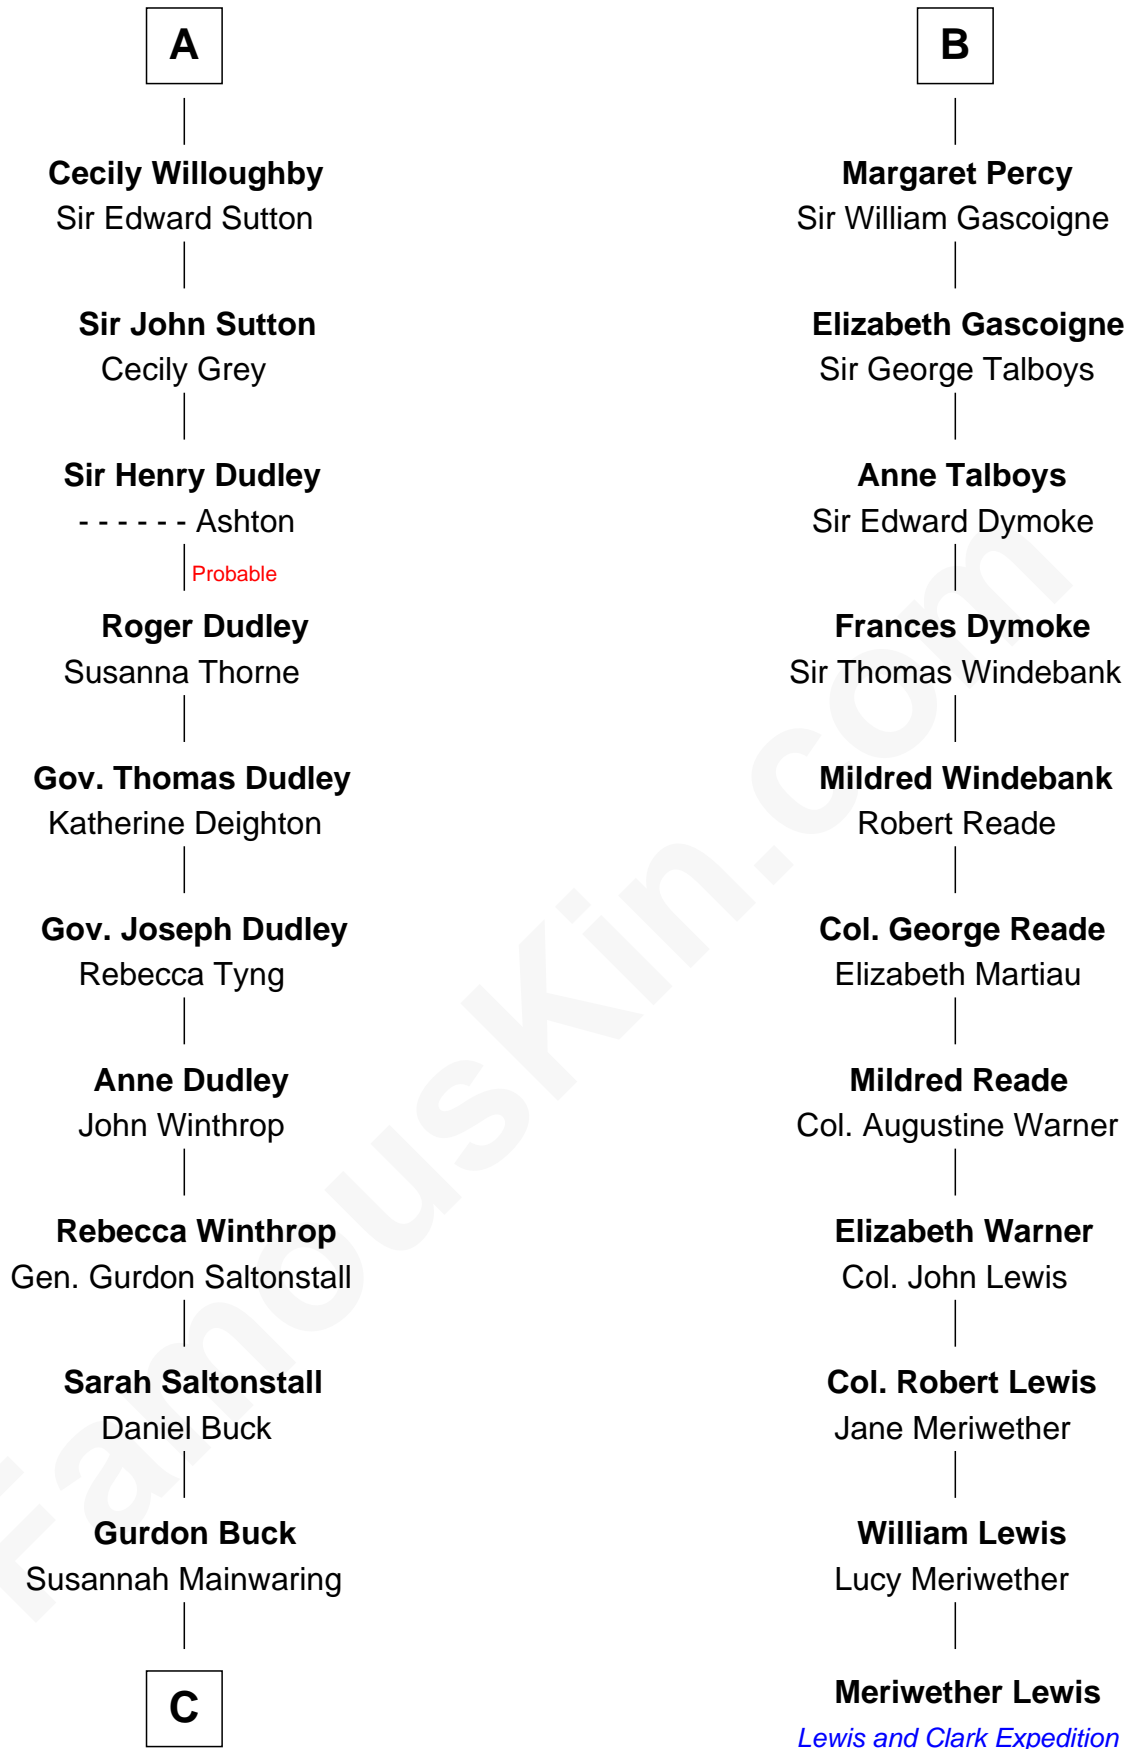

**FamousKin.com**  
**Relationship Chart of**  
**Louis Auchincloss**  
*Author*

17th cousin 3 times removed of  
**Meriwether Lewis**  
*Lewis and Clark Expedition*

**C**

**Elizabeth Buck**  
John Auchincloss

**John Winthrop Auchincloss**  
Joanna Hone Russell

**Joseph Howland Auchincloss**  
Priscilla Dixon Stanton

**Louis Auchincloss**  
*Author*

FamousKin.com