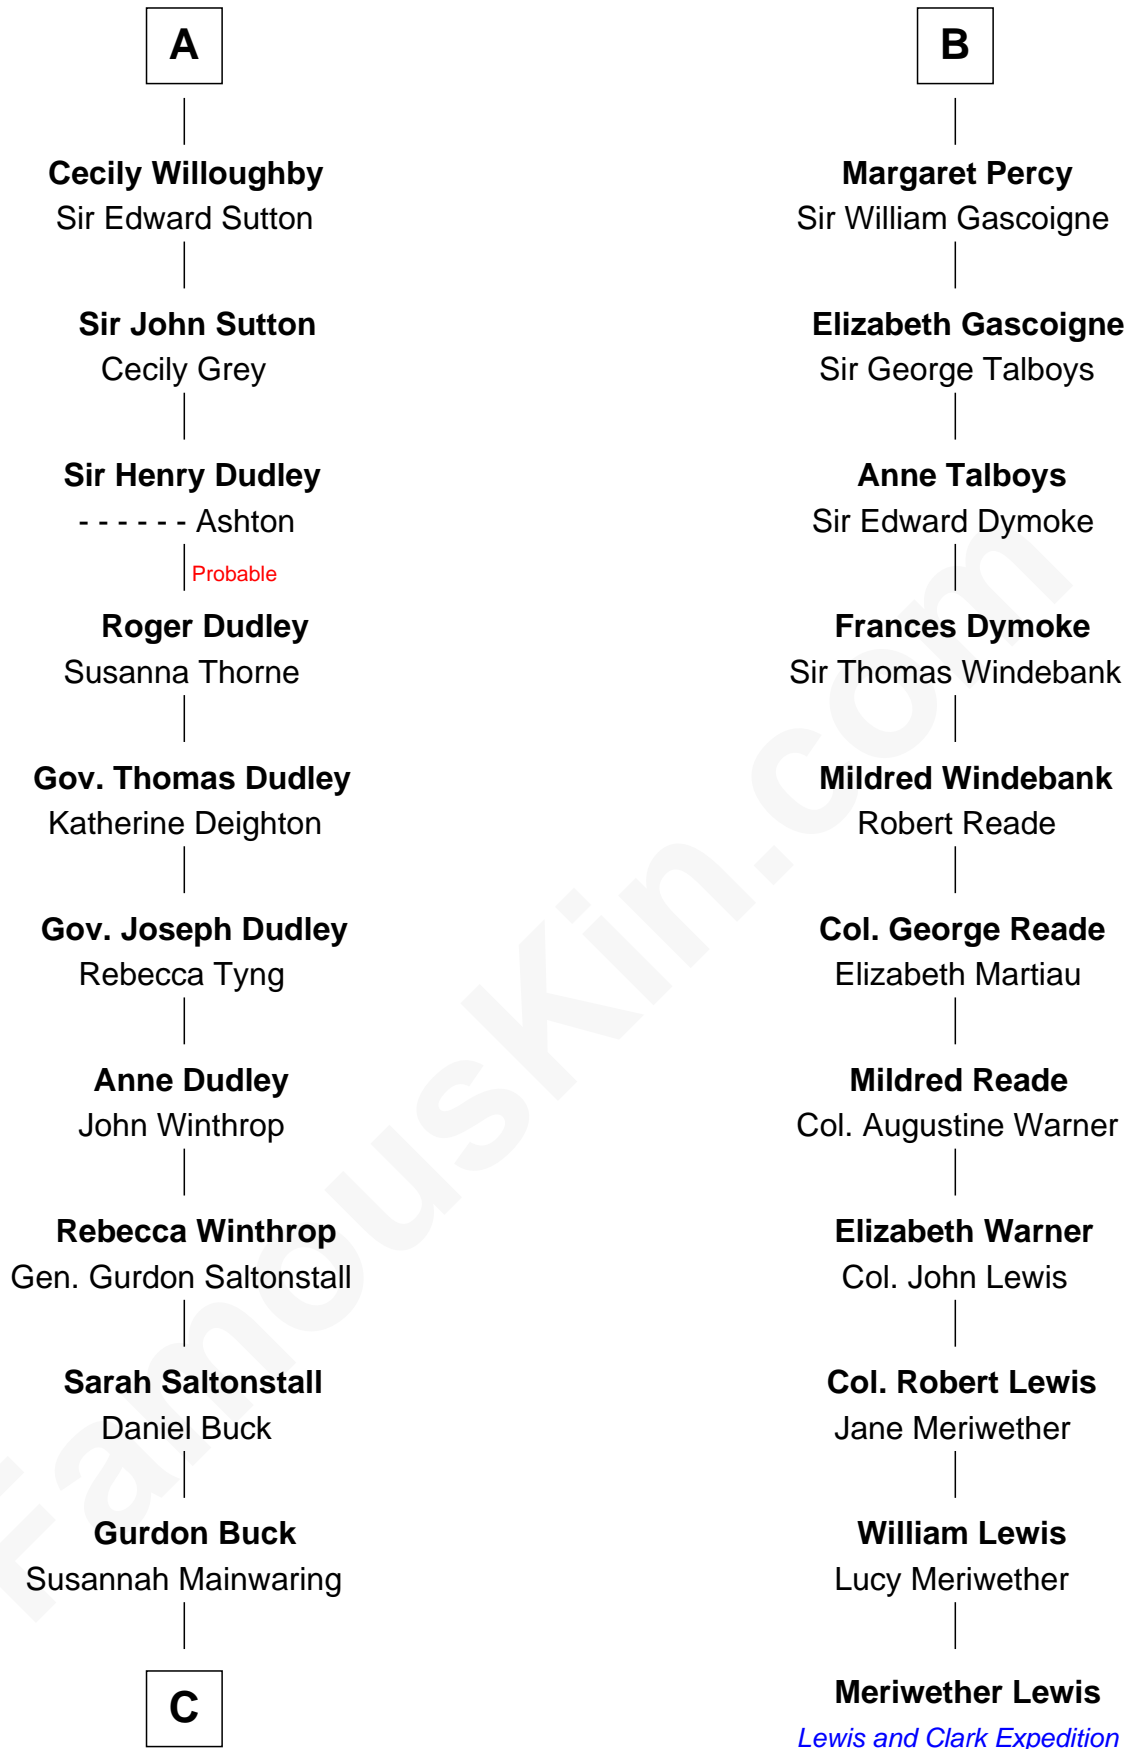

FamousKin.com
Relationship Chart of
Louis Auchincloss
Author

17th cousin 3 times removed of
Meriwether Lewis
Lewis and Clark Expedition

Sir Robert de Neville

C

Elizabeth Buck
John Auchincloss

John Winthrop Auchincloss
Joanna Hone Russell

Joseph Howland Auchincloss
Priscilla Dixon Stanton

Louis Auchincloss
Author

FamousKin.com