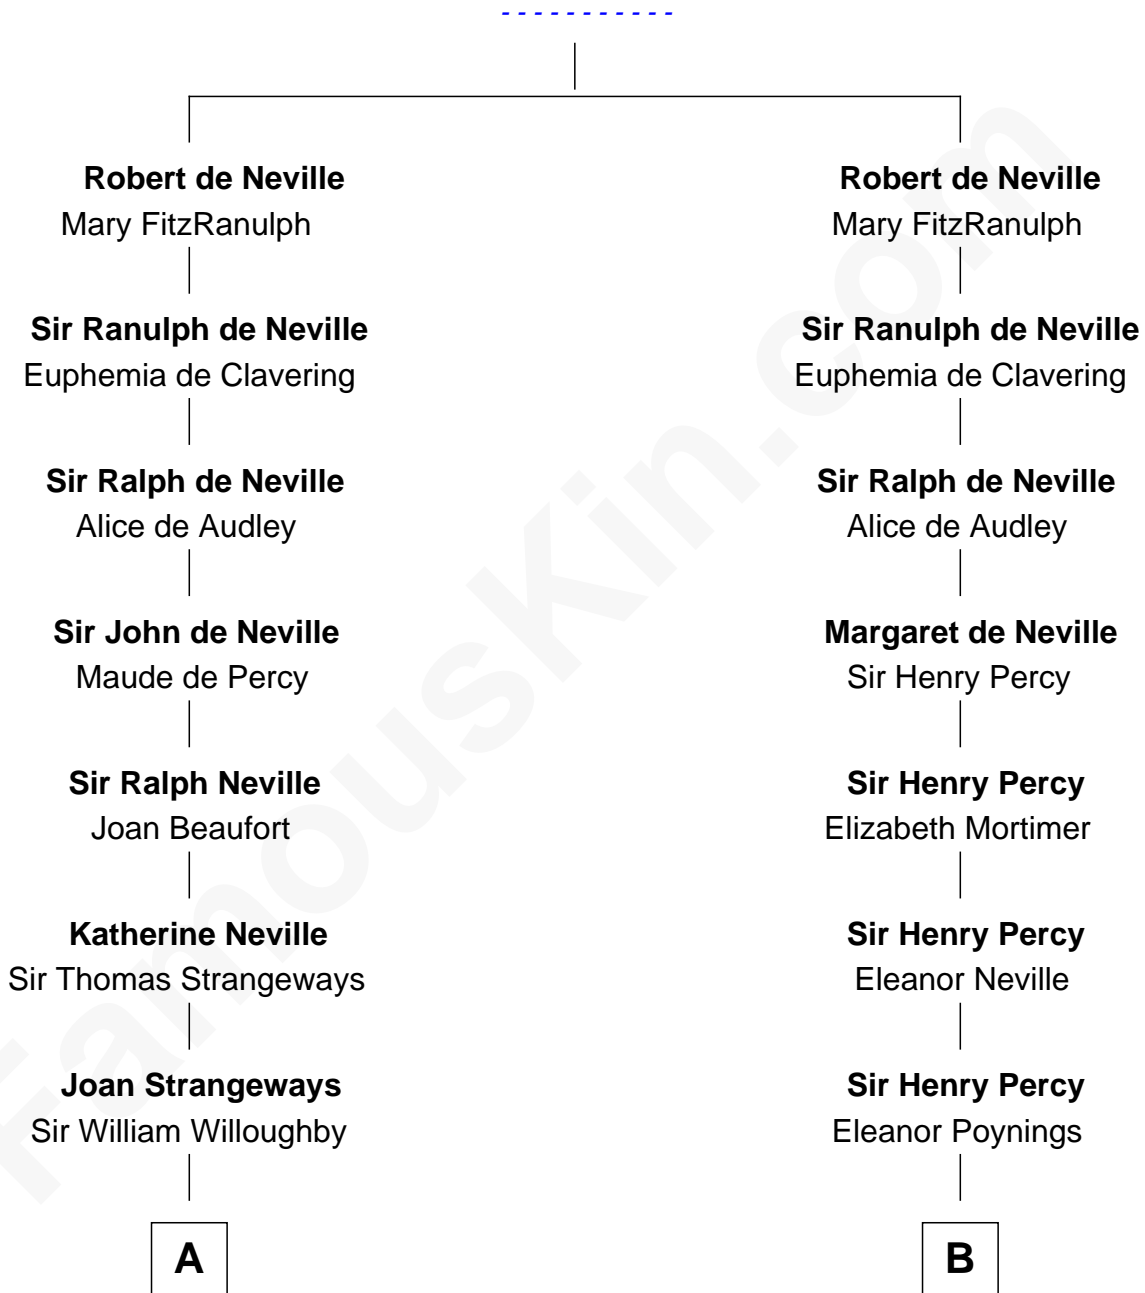

FamousKin.com
Relationship Chart of
Louis Auchincloss
Author

17th cousin 3 times removed of
Meriwether Lewis
Lewis and Clark Expedition

Sir Robert de Neville

C

Elizabeth Buck
John Auchincloss

John Winthrop Auchincloss
Joanna Hone Russell

Joseph Howland Auchincloss
Priscilla Dixon Stanton

Louis Auchincloss
Author

FamousKin.com