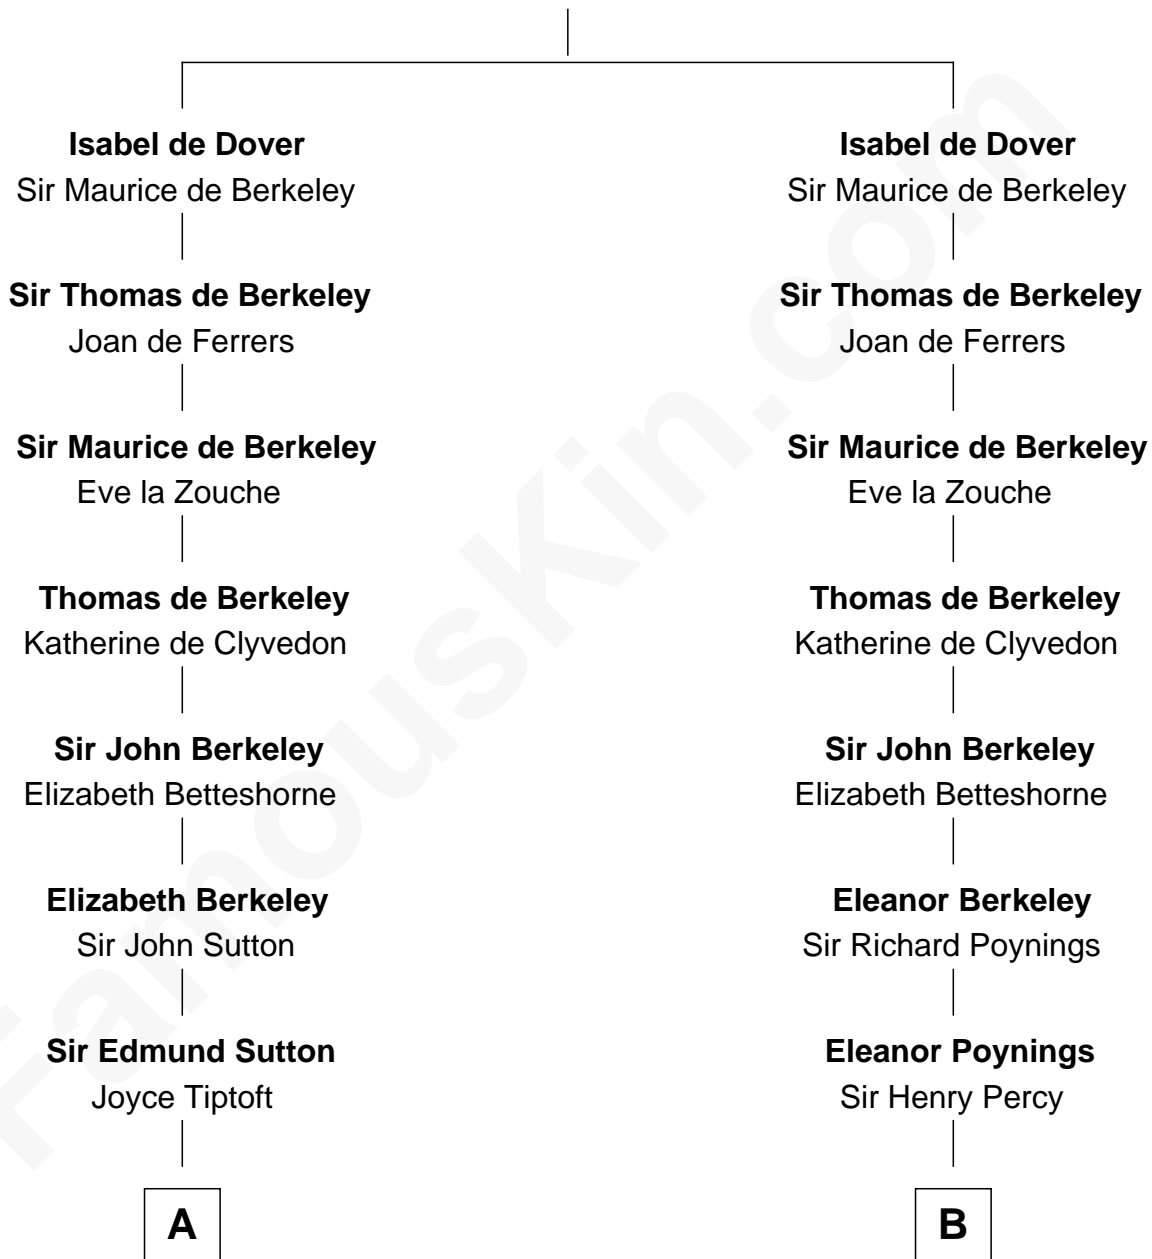

## Relationship Chart of

### Louis Auchincloss

Author

17th cousin 3 times removed of

### Meriwether Lewis

Lewis and Clark Expedition

**Sir Richard FitzRoy**

Rose de Dover

**C**

**Elizabeth Buck**  
John Auchincloss

**John Winthrop Auchincloss**  
Joanna Hone Russell

**Joseph Howland Auchincloss**  
Priscilla Dixon Stanton

**Louis Auchincloss**  
*Author*

FamousKin.com