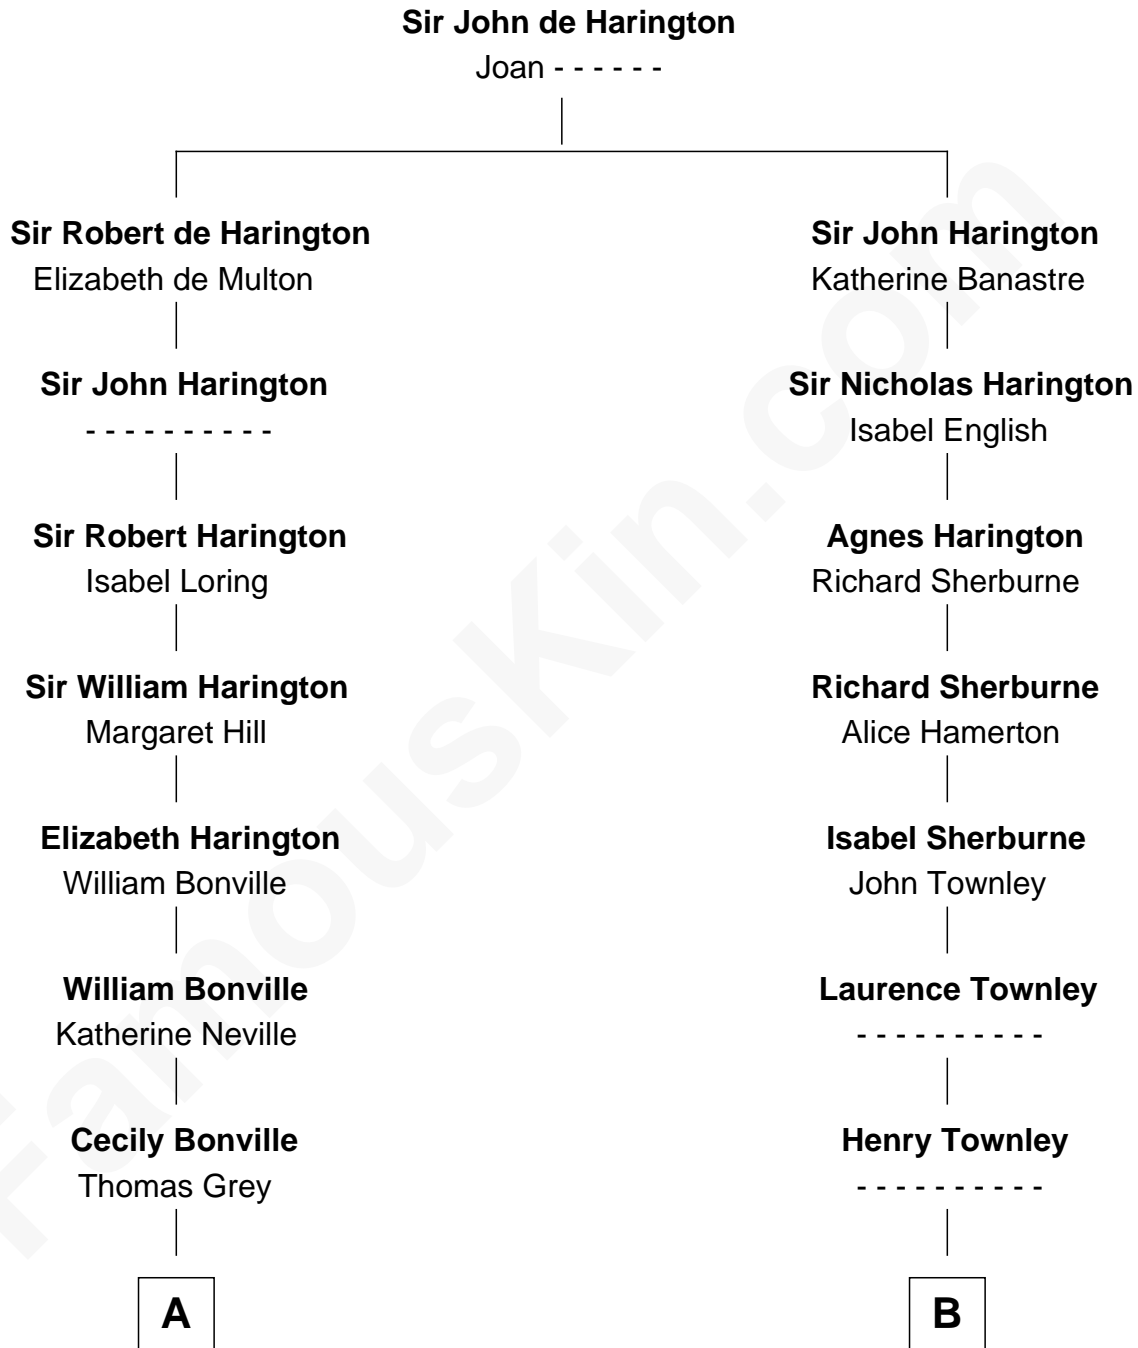

## Relationship Chart of

### Louis Auchincloss

Author

15th cousin 4 times removed of

### Meriwether Lewis

Lewis and Clark Expedition

**C**

—  
**John Winthrop Auchincloss**

Joanna Hone Russell

—  
**Joseph Howland Auchincloss**

Priscilla Dixon Stanton

—  
**Louis Auchincloss**