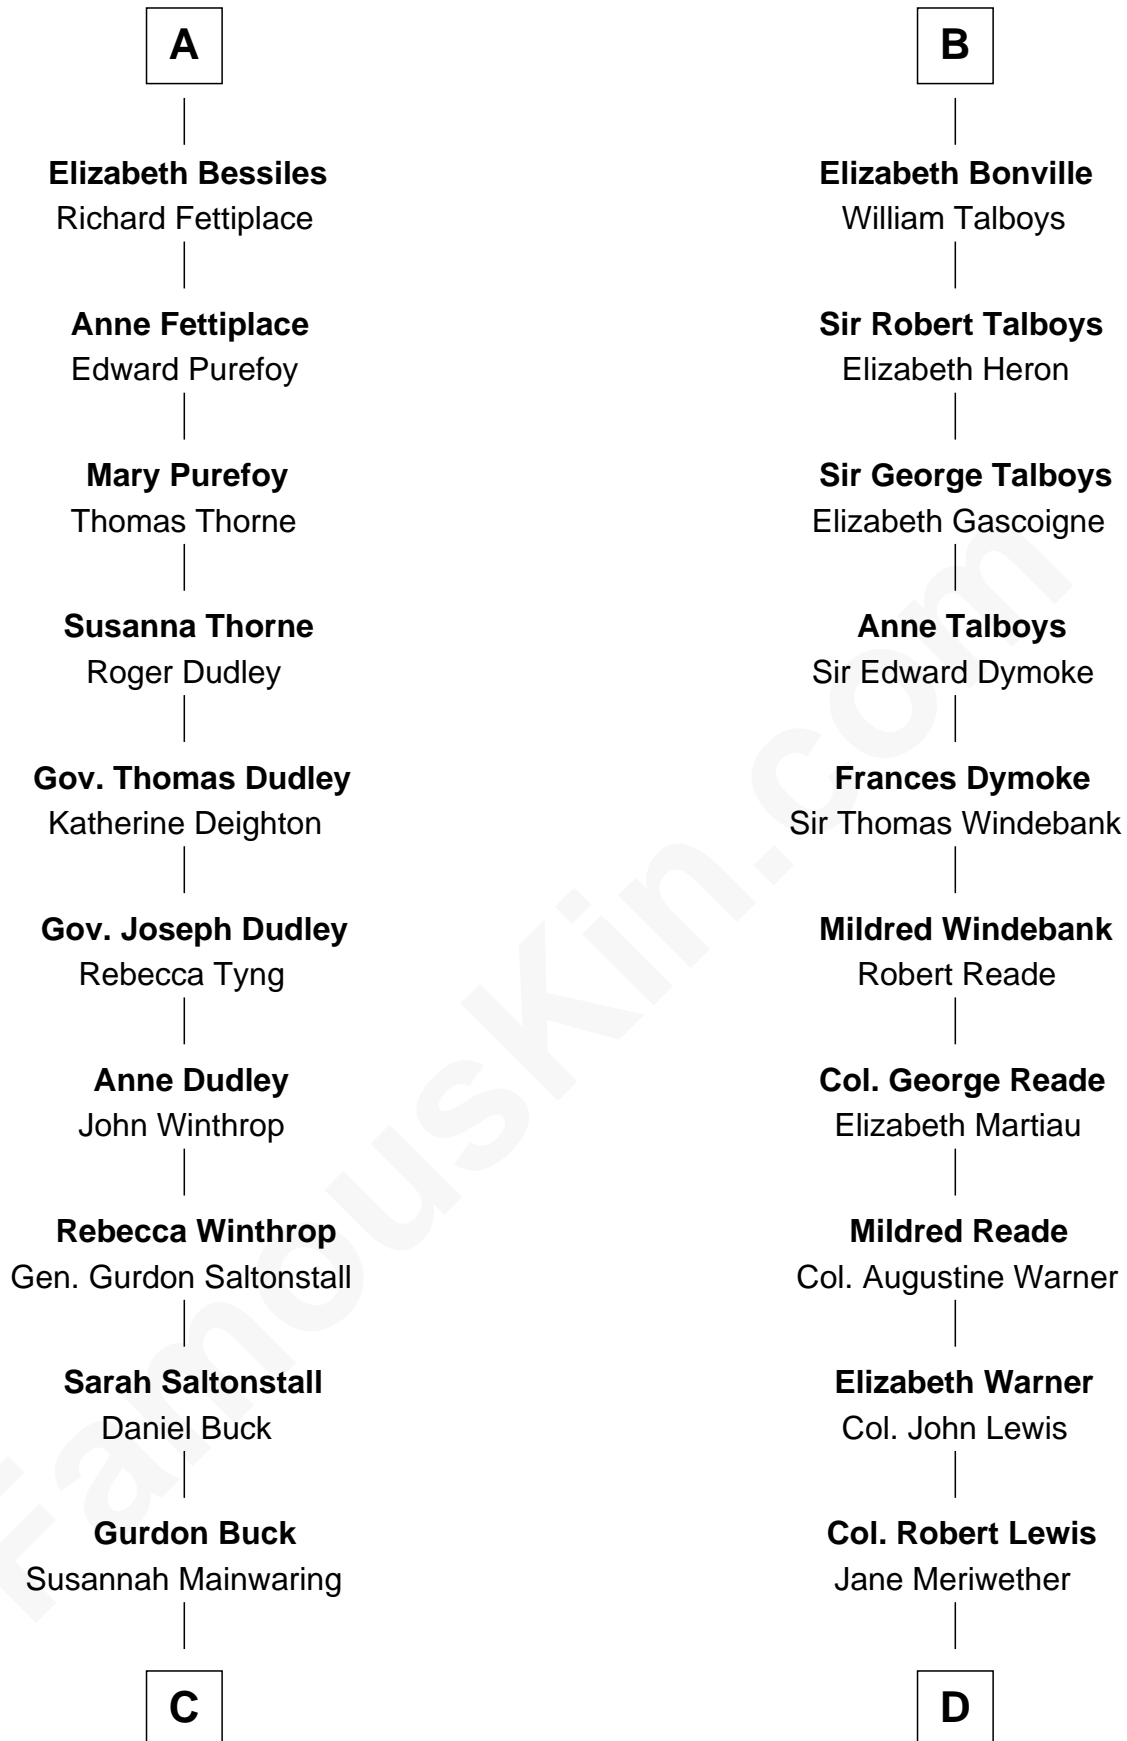

## Relationship Chart of

### Louis Auchincloss

Author

18th cousin 2 times removed of

**Meriwether Lewis**

*Lewis and Clark Expedition*

FamousKin.com