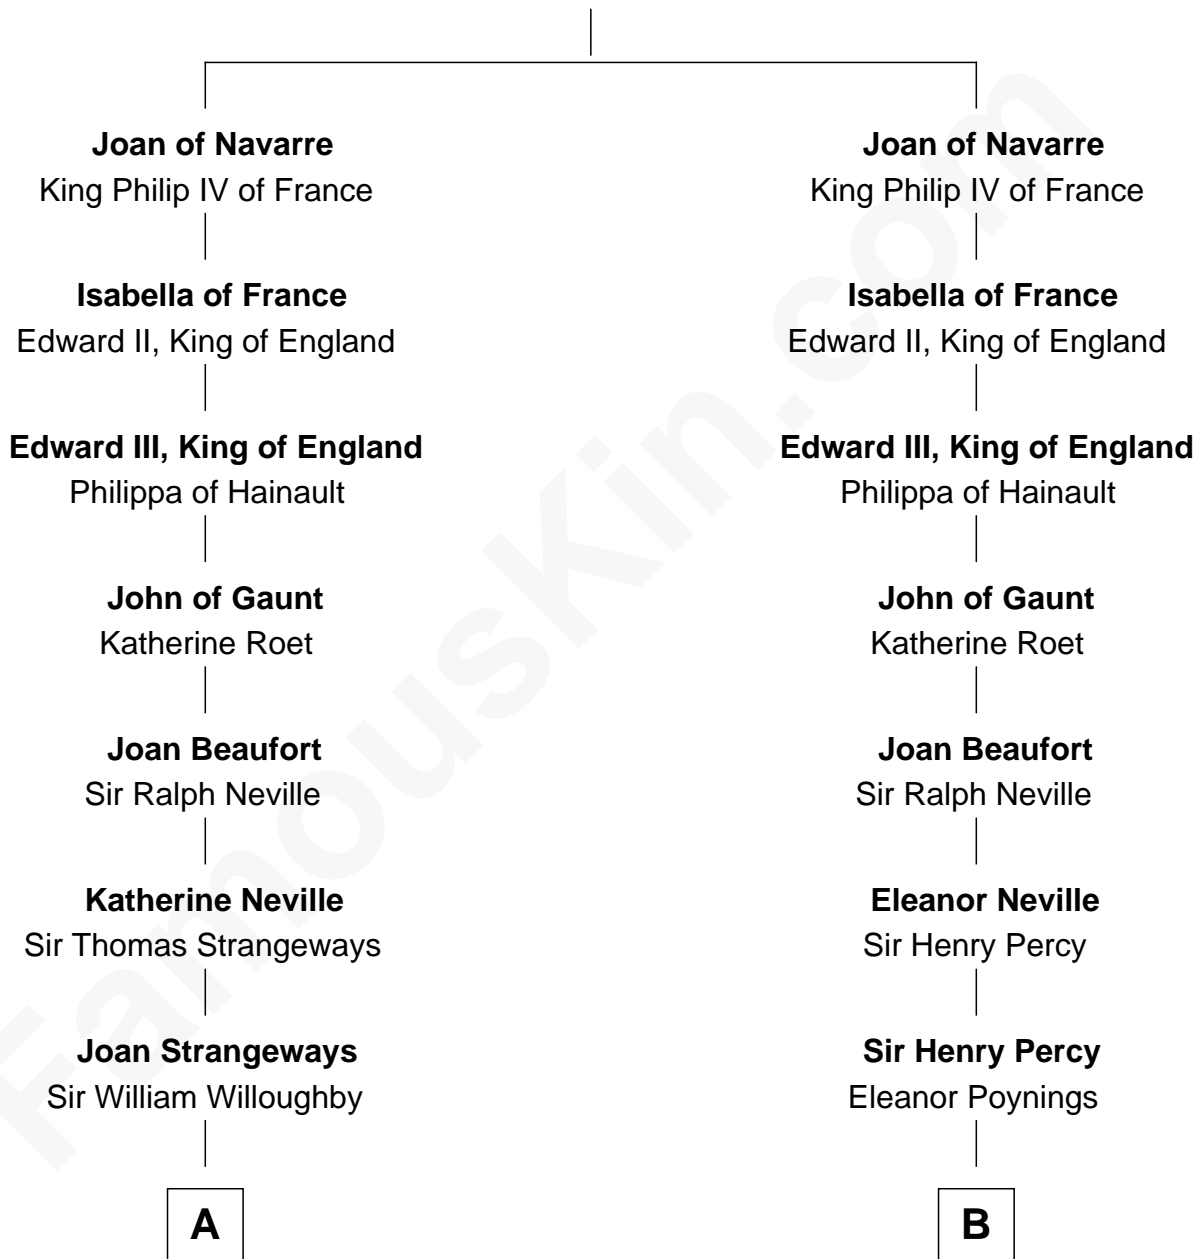

FamousKin.com

Relationship Chart of

Louis Auchincloss

Author

17th cousin 3 times removed of

Meriwether Lewis

Lewis and Clark Expedition

King Henry I of Navarre

Blanche of Artois

C

Elizabeth Buck
John Auchincloss

John Winthrop Auchincloss
Joanna Hone Russell

Joseph Howland Auchincloss
Priscilla Dixon Stanton

Louis Auchincloss
Author

FamousKin.com