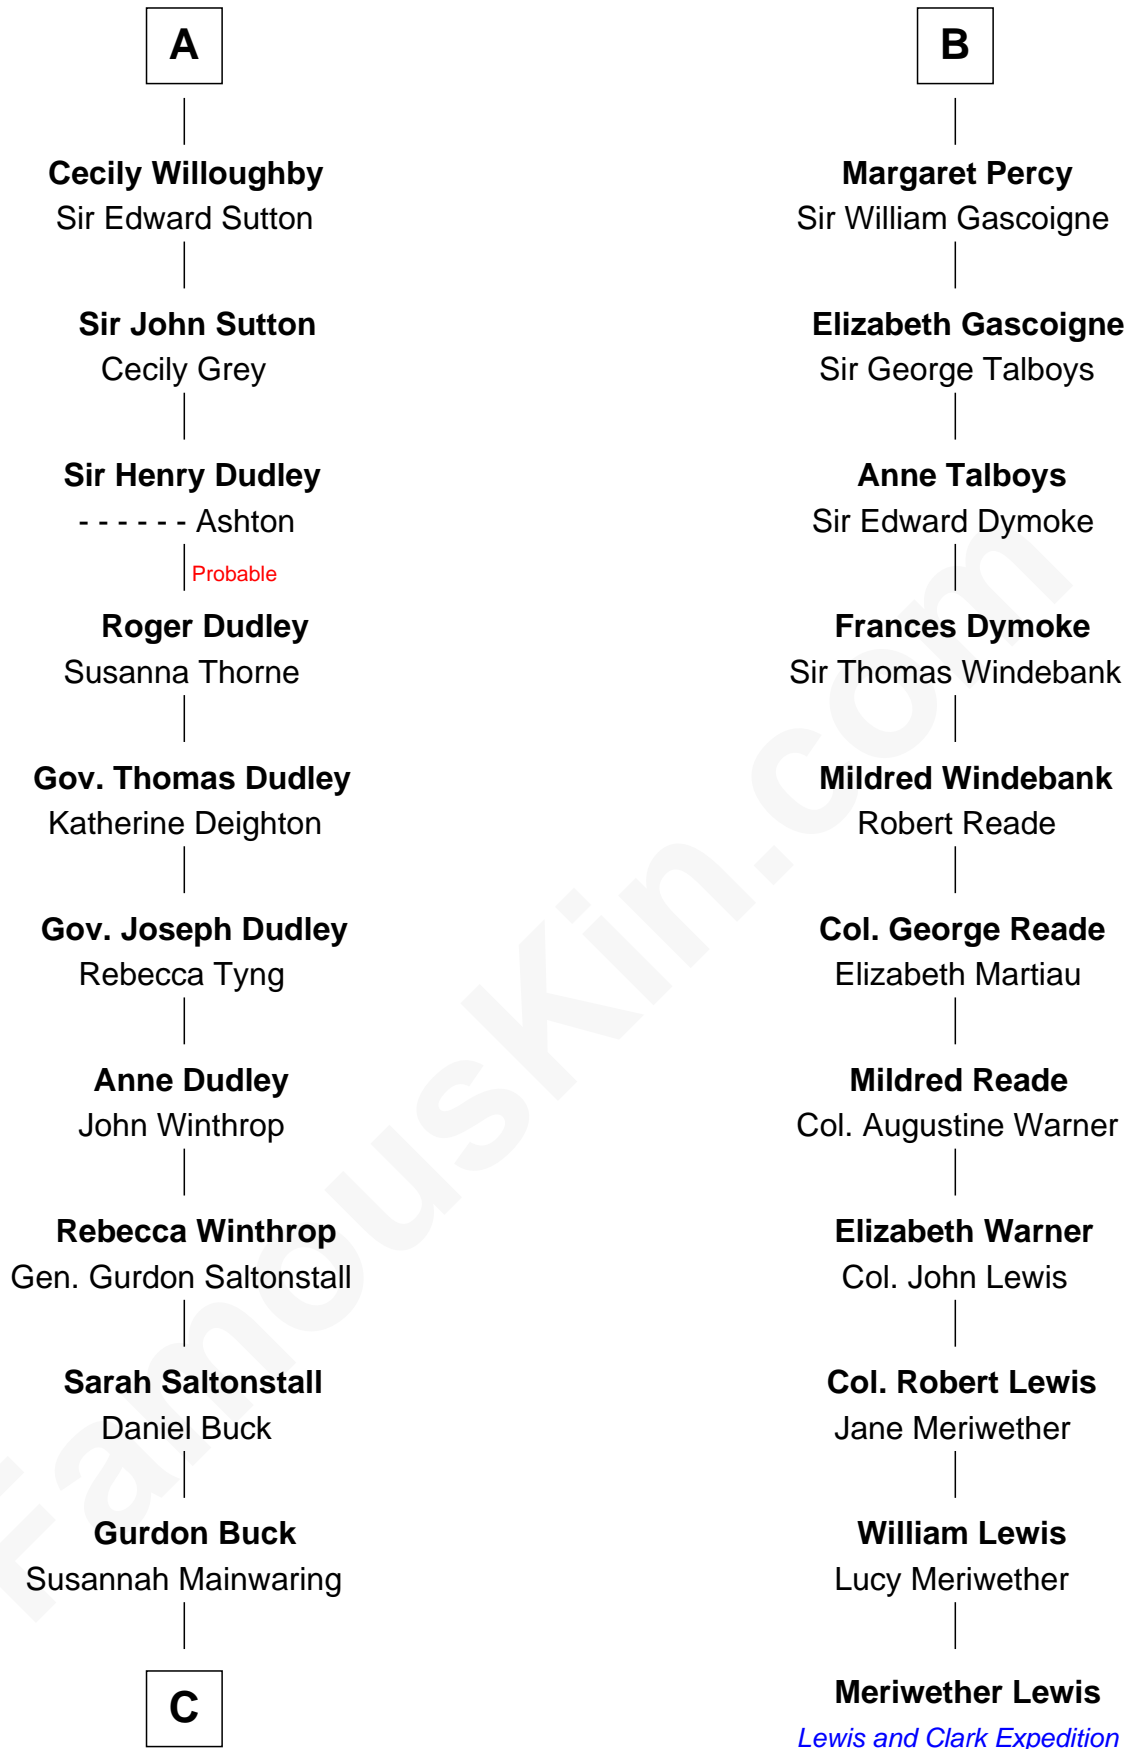

FamousKin.com

Relationship Chart of

Louis Auchincloss

Author

17th cousin 3 times removed of

Meriwether Lewis

Lewis and Clark Expedition

C

Elizabeth Buck
John Auchincloss

John Winthrop Auchincloss
Joanna Hone Russell

Joseph Howland Auchincloss
Priscilla Dixon Stanton

Louis Auchincloss
Author

FamousKin.com