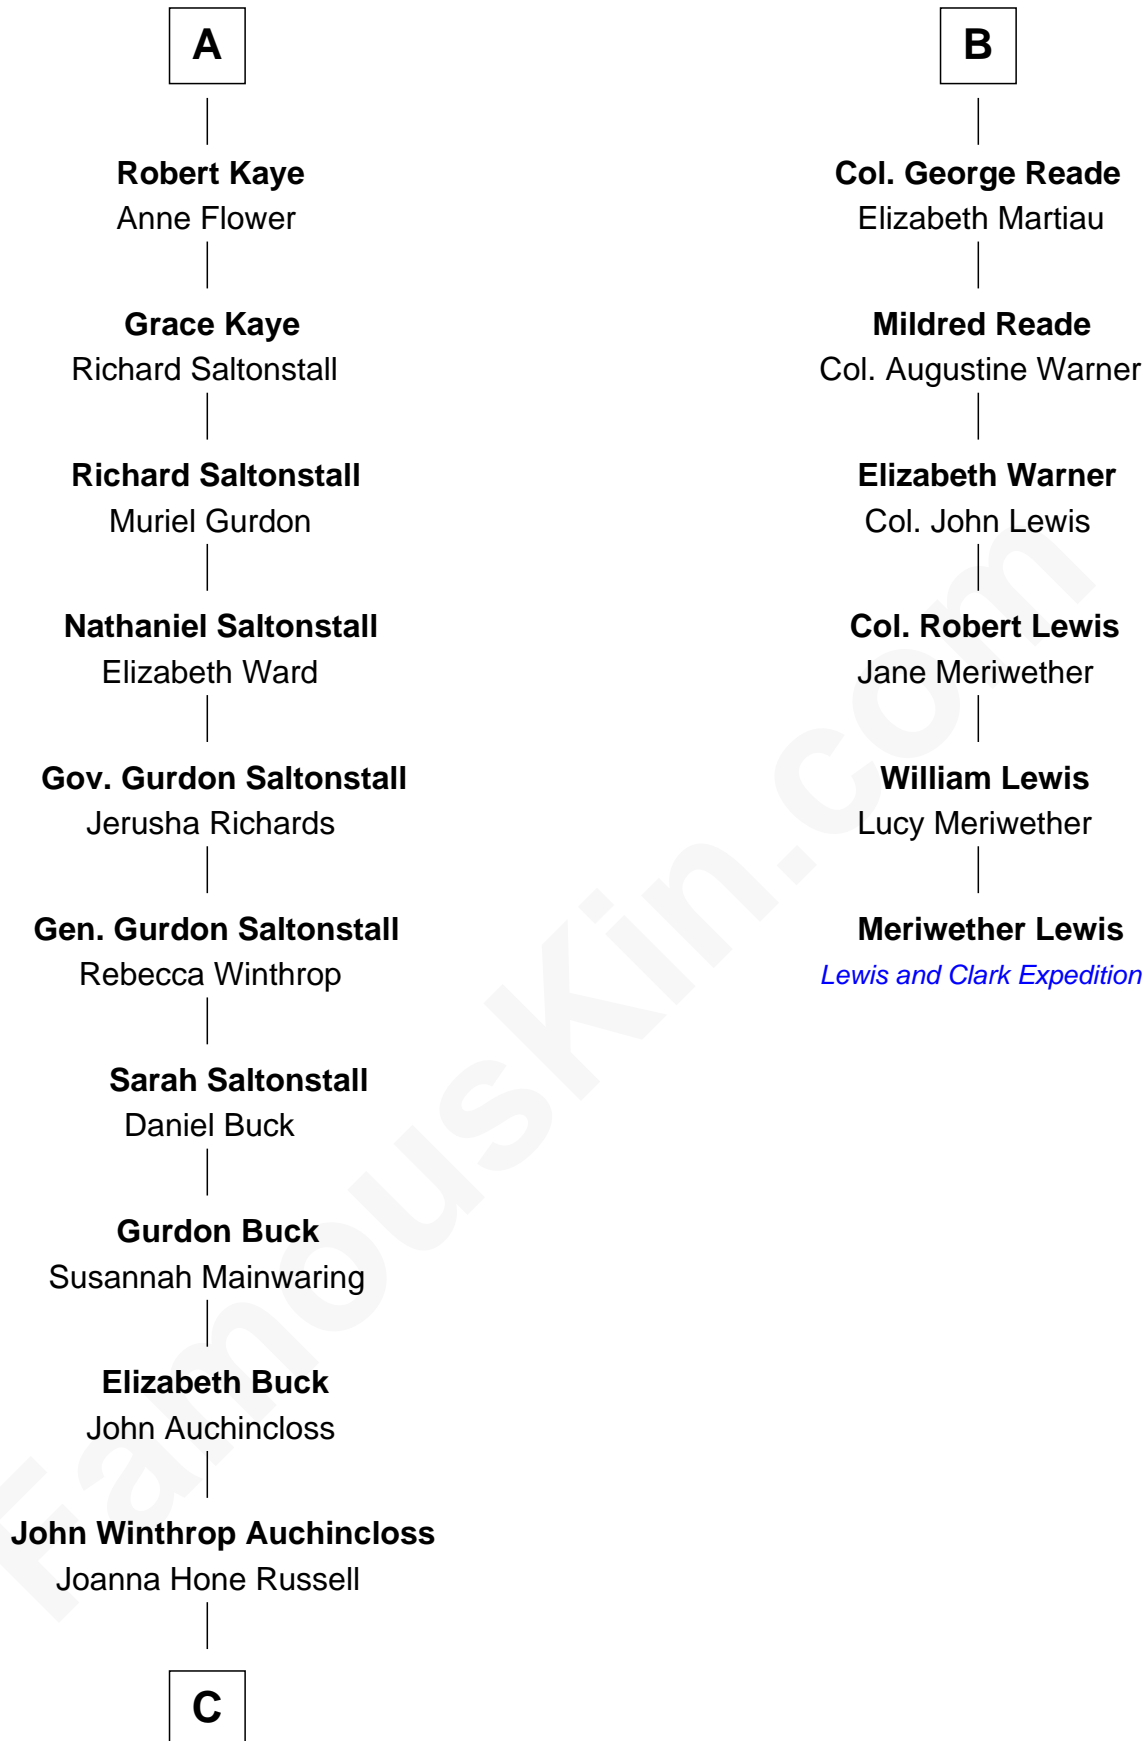

FamousKin.com

Relationship Chart of

Louis Auchincloss

Author

12th cousin 6 times removed of

Meriwether Lewis

Lewis and Clark Expedition

C

—
Joseph Howland Auchincloss

Priscilla Dixon Stanton

—
Louis Auchincloss

Author

FamousKin.com