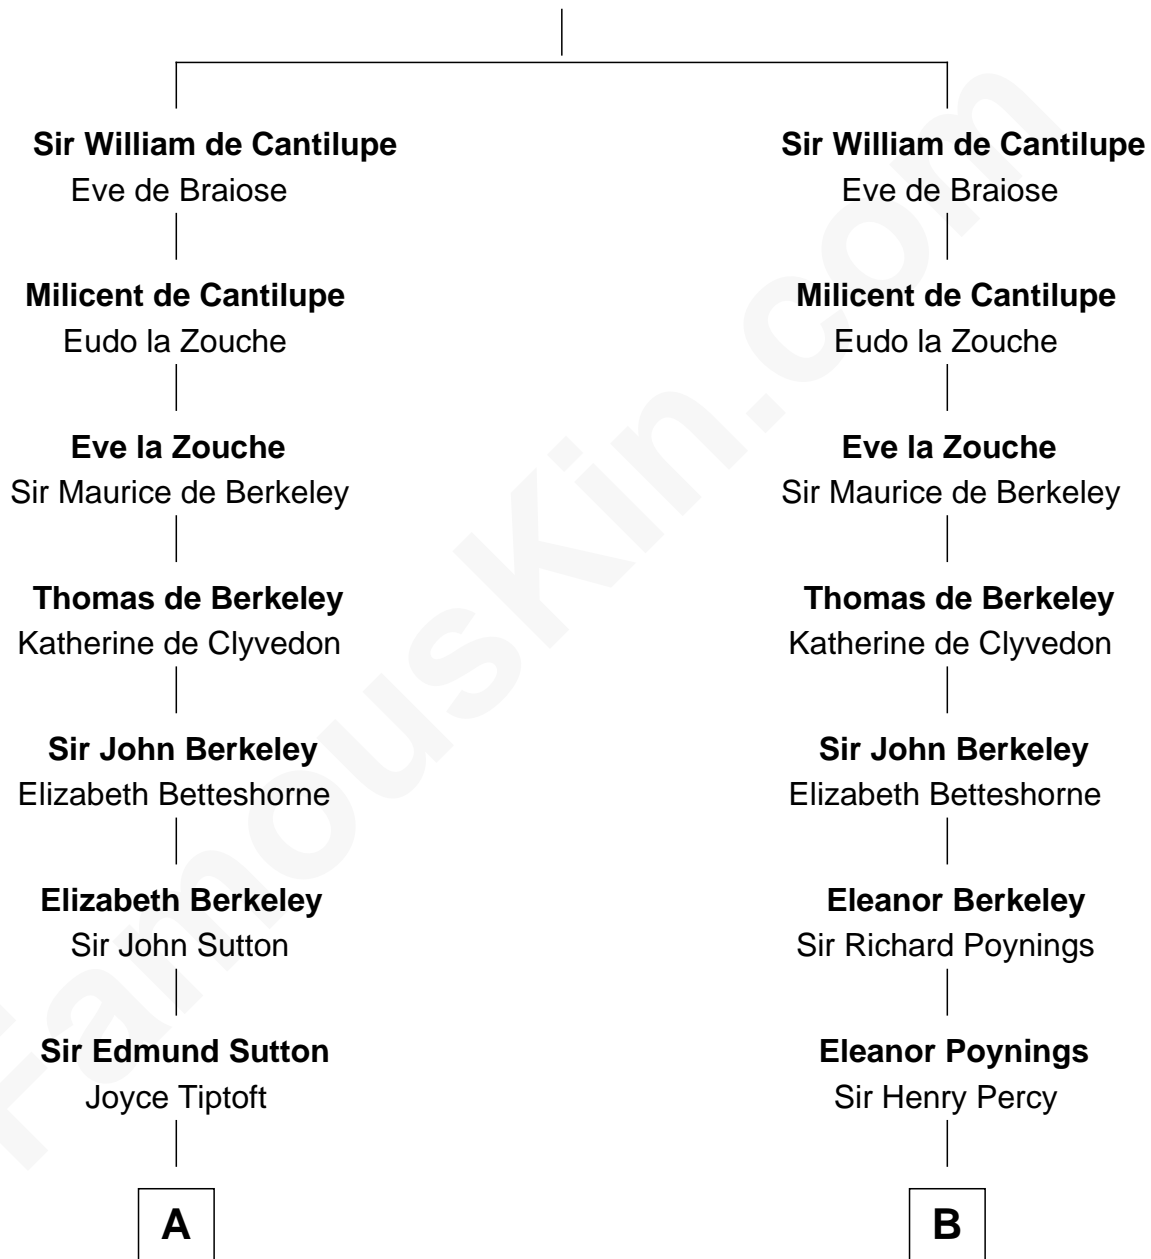

FamousKin.com

Relationship Chart of

Louis Auchincloss

Author

17th cousin 3 times removed of

Meriwether Lewis

Lewis and Clark Expedition

William de Cantilupe

C

Elizabeth Buck
John Auchincloss

John Winthrop Auchincloss
Joanna Hone Russell

Joseph Howland Auchincloss
Priscilla Dixon Stanton

Louis Auchincloss
Author

FamousKin.com