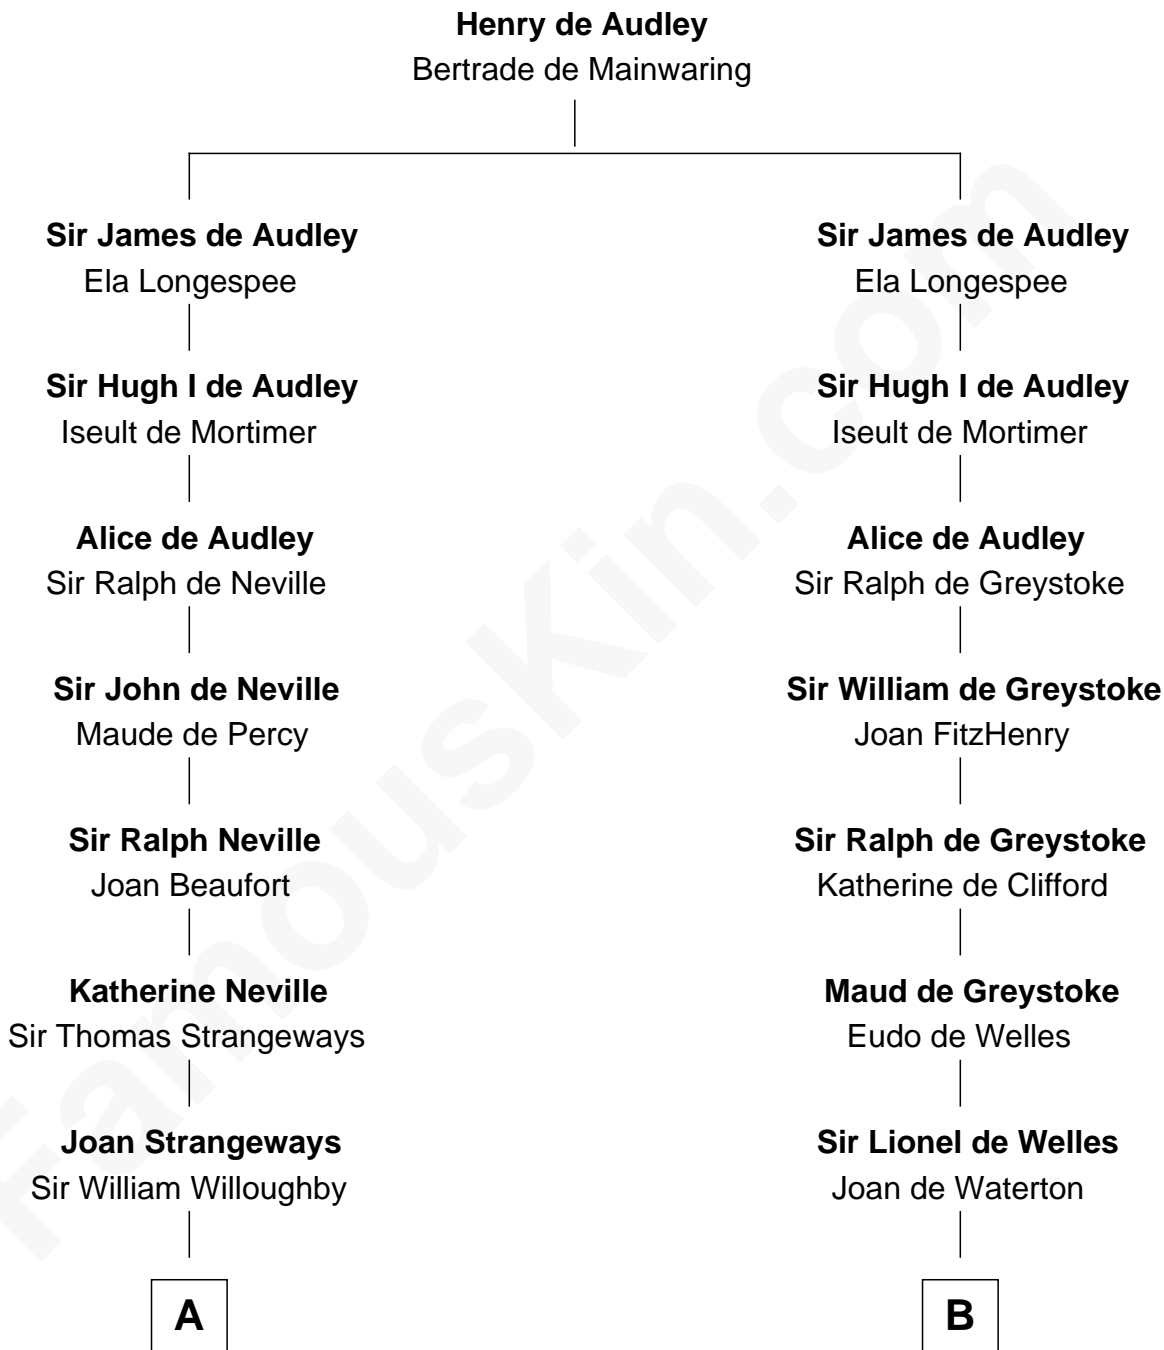

# FamousKin.com

## Relationship Chart of

### Louis Auchincloss

Author

17th cousin 3 times removed of

### Meriwether Lewis

Lewis and Clark Expedition

**C**

**Elizabeth Buck**  
John Auchincloss

**John Winthrop Auchincloss**  
Joanna Hone Russell

**Joseph Howland Auchincloss**  
Priscilla Dixon Stanton

**Louis Auchincloss**  
*Author*