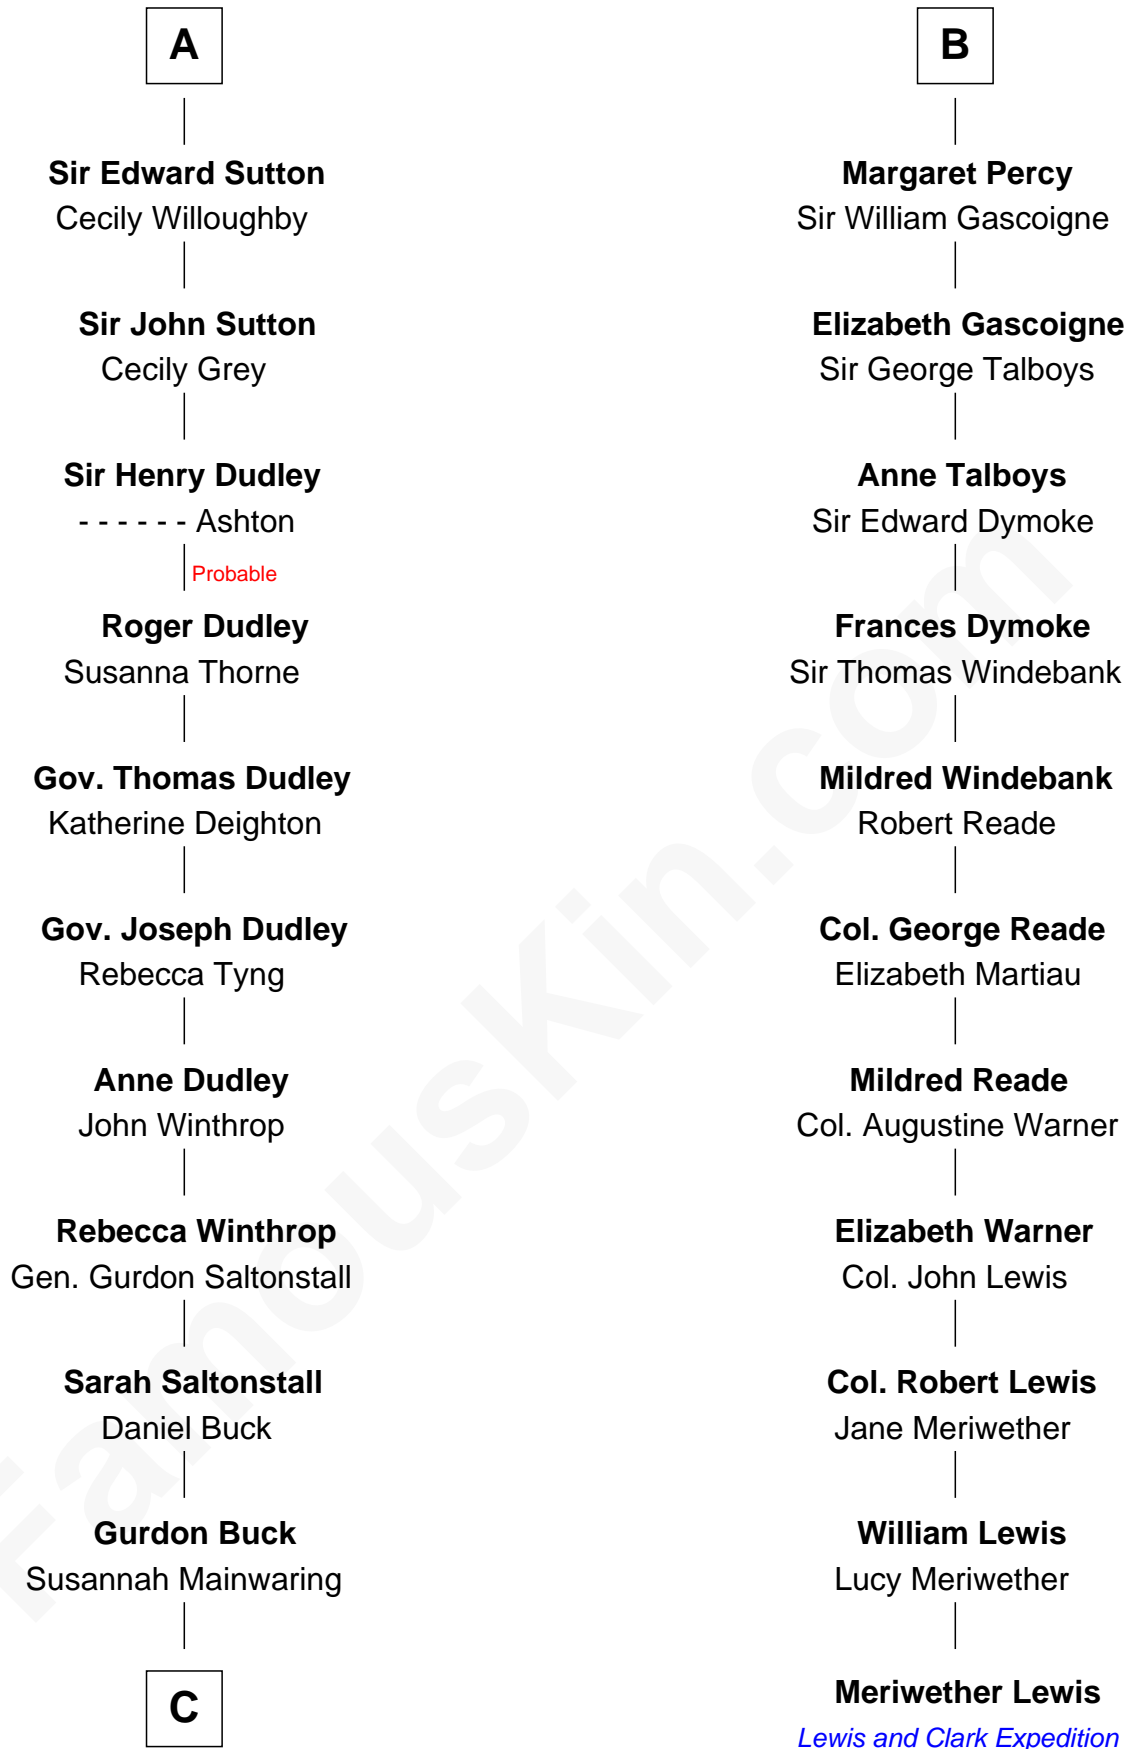

FamousKin.com

Relationship Chart of

Louis Auchincloss

Author

17th cousin 3 times removed of

Meriwether Lewis

Lewis and Clark Expedition

C

Elizabeth Buck
John Auchincloss

John Winthrop Auchincloss
Joanna Hone Russell

Joseph Howland Auchincloss
Priscilla Dixon Stanton

Louis Auchincloss
Author

FamousKin.com