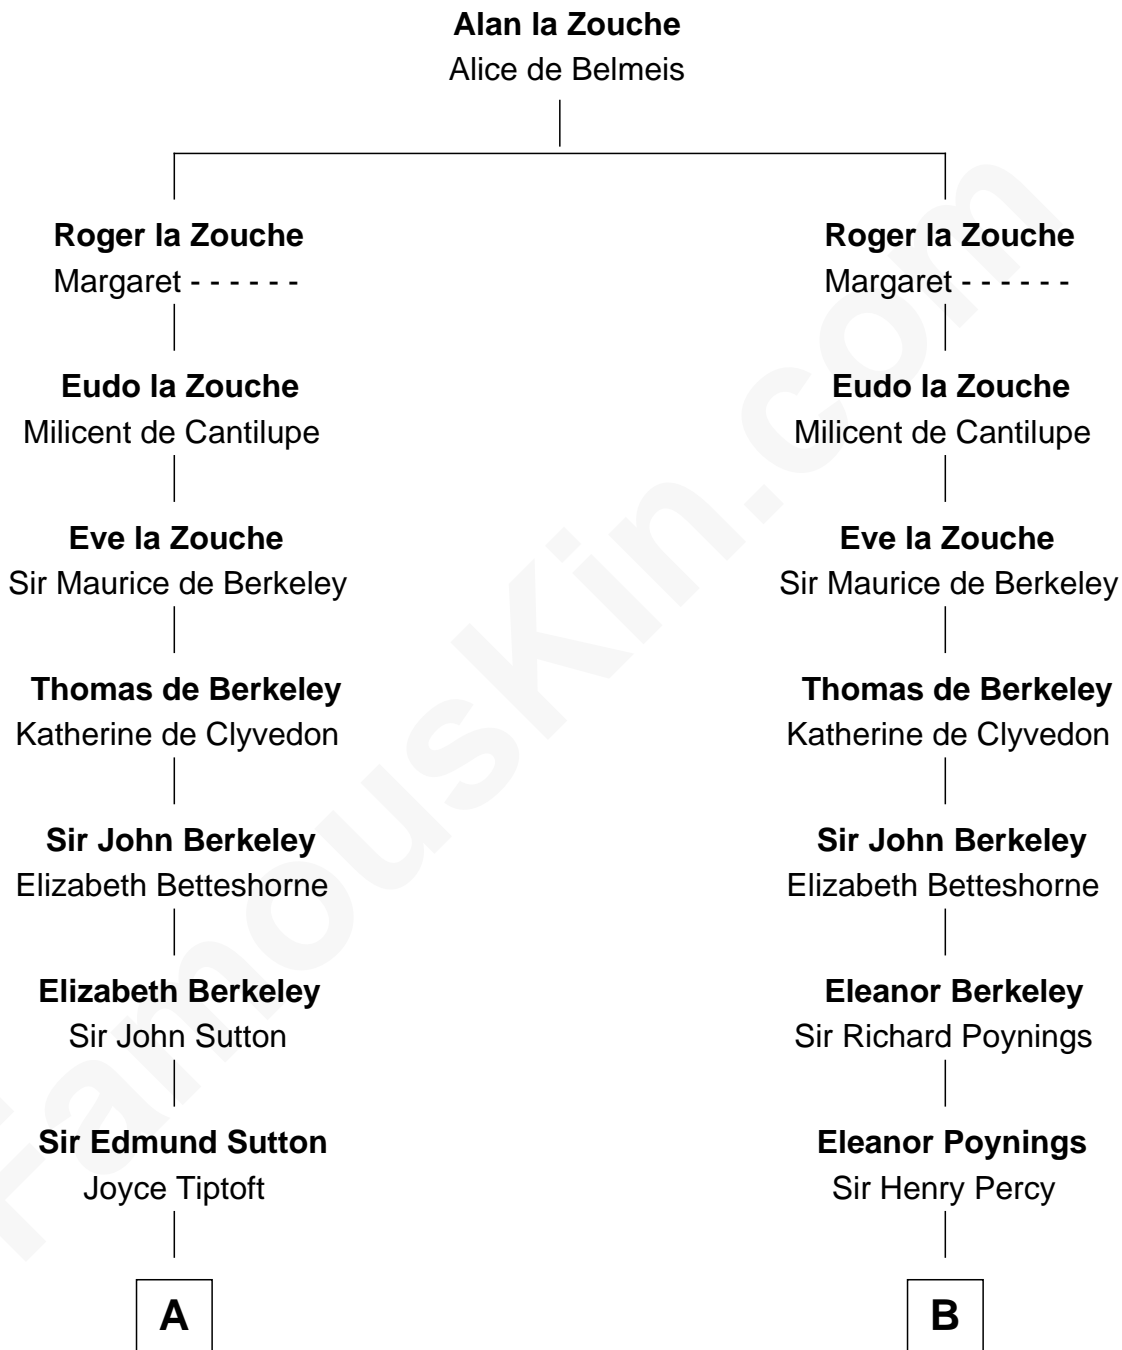

FamousKin.com

Relationship Chart of

Louis Auchincloss

Author

17th cousin 3 times removed of

Meriwether Lewis

Lewis and Clark Expedition

C

Elizabeth Buck
John Auchincloss

John Winthrop Auchincloss
Joanna Hone Russell

Joseph Howland Auchincloss
Priscilla Dixon Stanton

Louis Auchincloss
Author

FamousKin.com